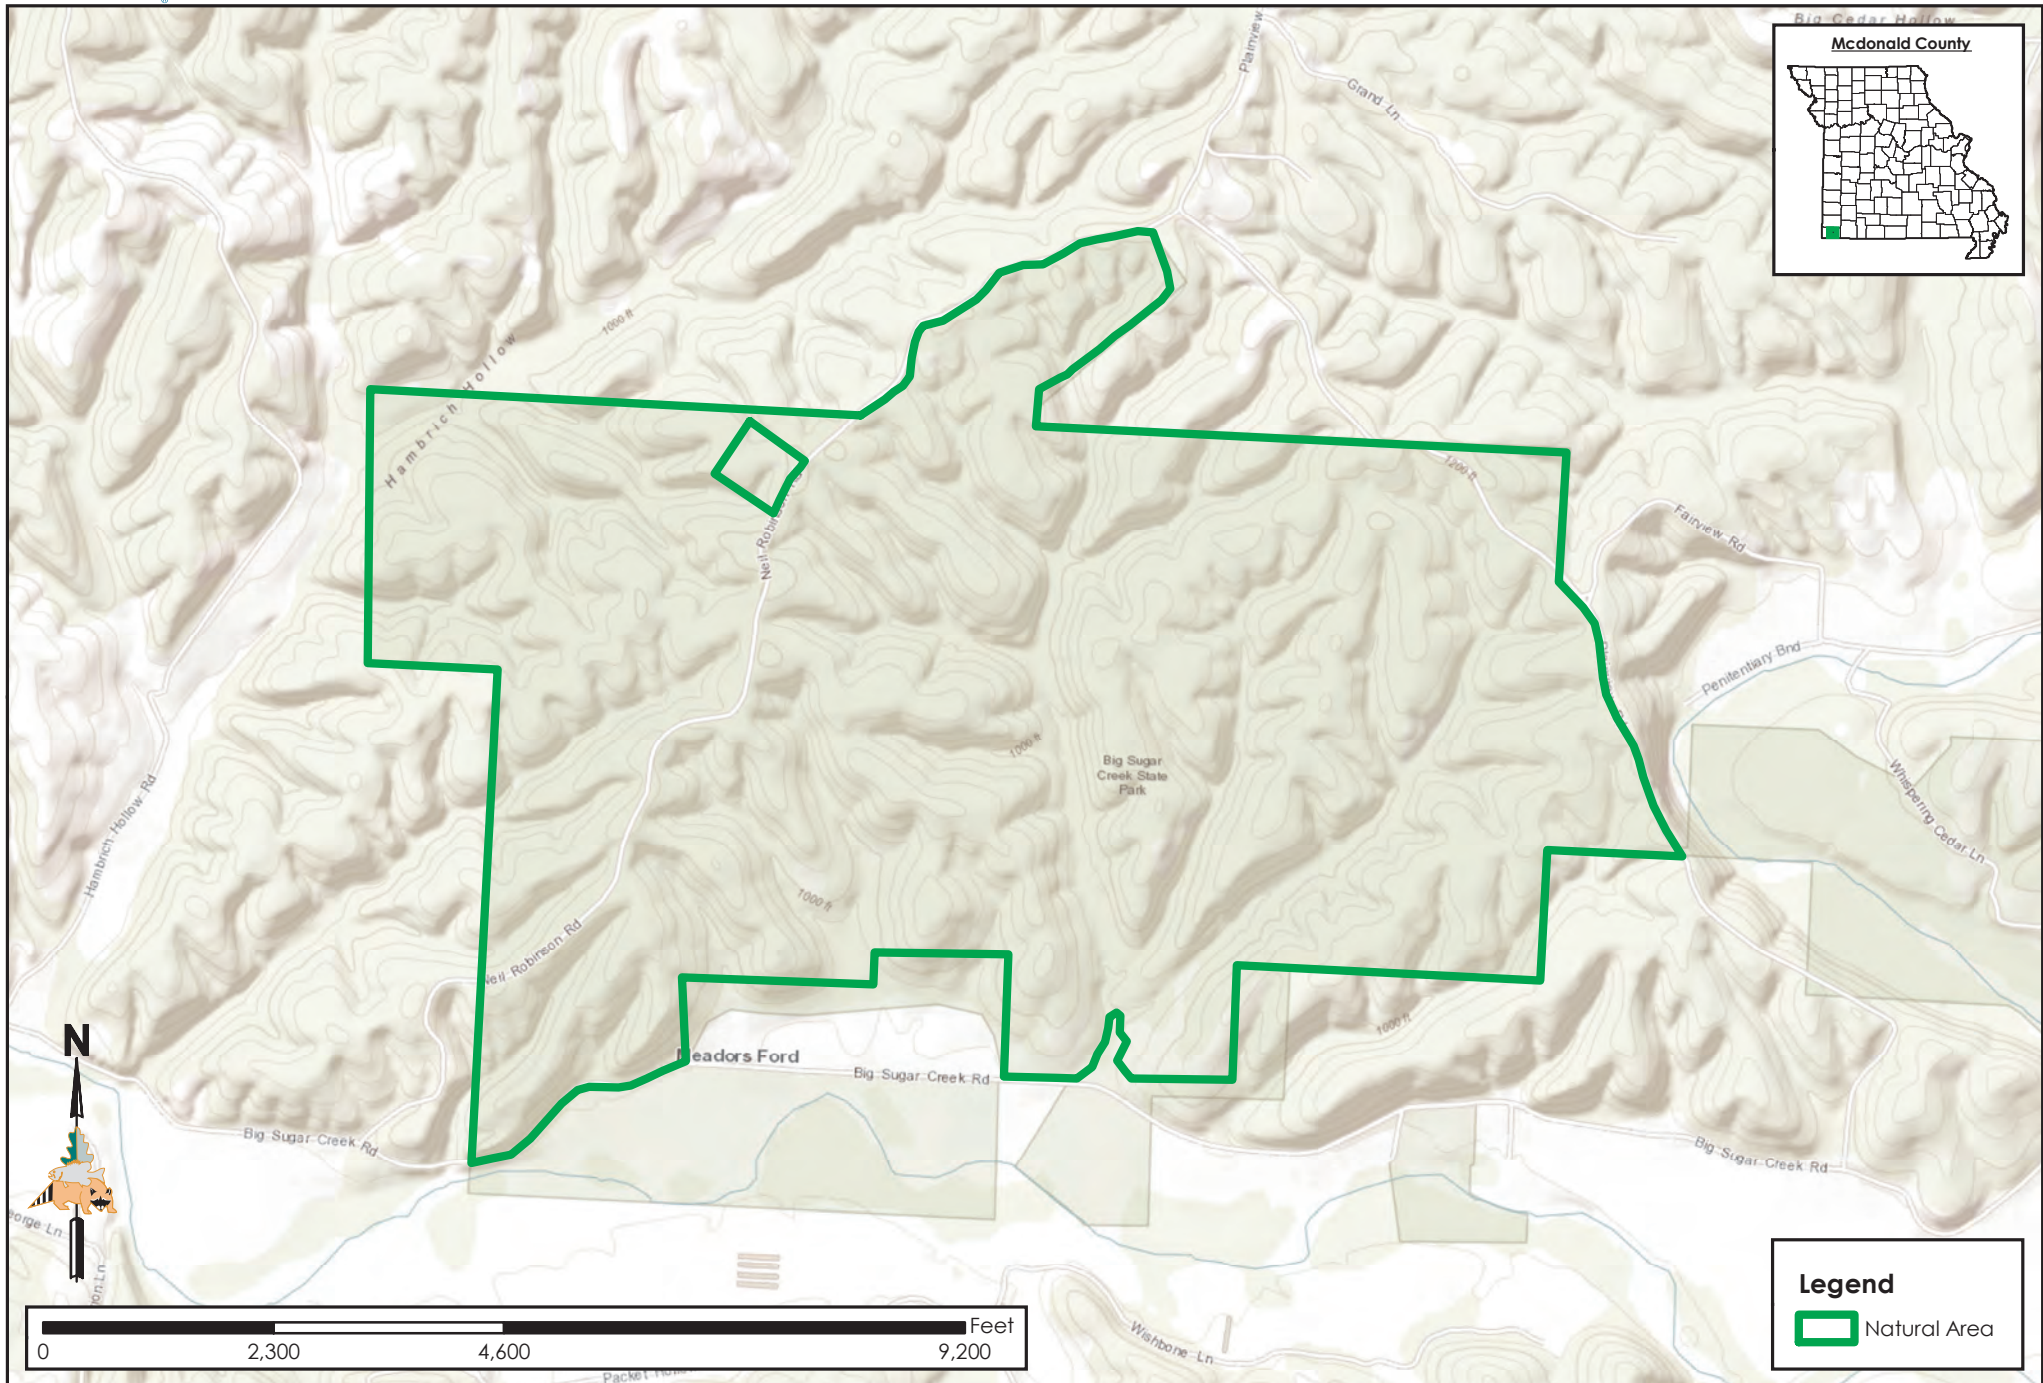

Elk River Breaks Woodland NA

Conservation Commission of the State of Missouri ©

Last Updated - 2/28/2019

MAP DISCLAIMER: Although all data in this map have been compiled by the Missouri Department of Conservation, no warranty, expressed or implied, is made by the department as to the accuracy of the data and related materials. The act of distribution shall not constitute any such warranty, and no responsibility is assumed by the department in the use of these data or related materials.