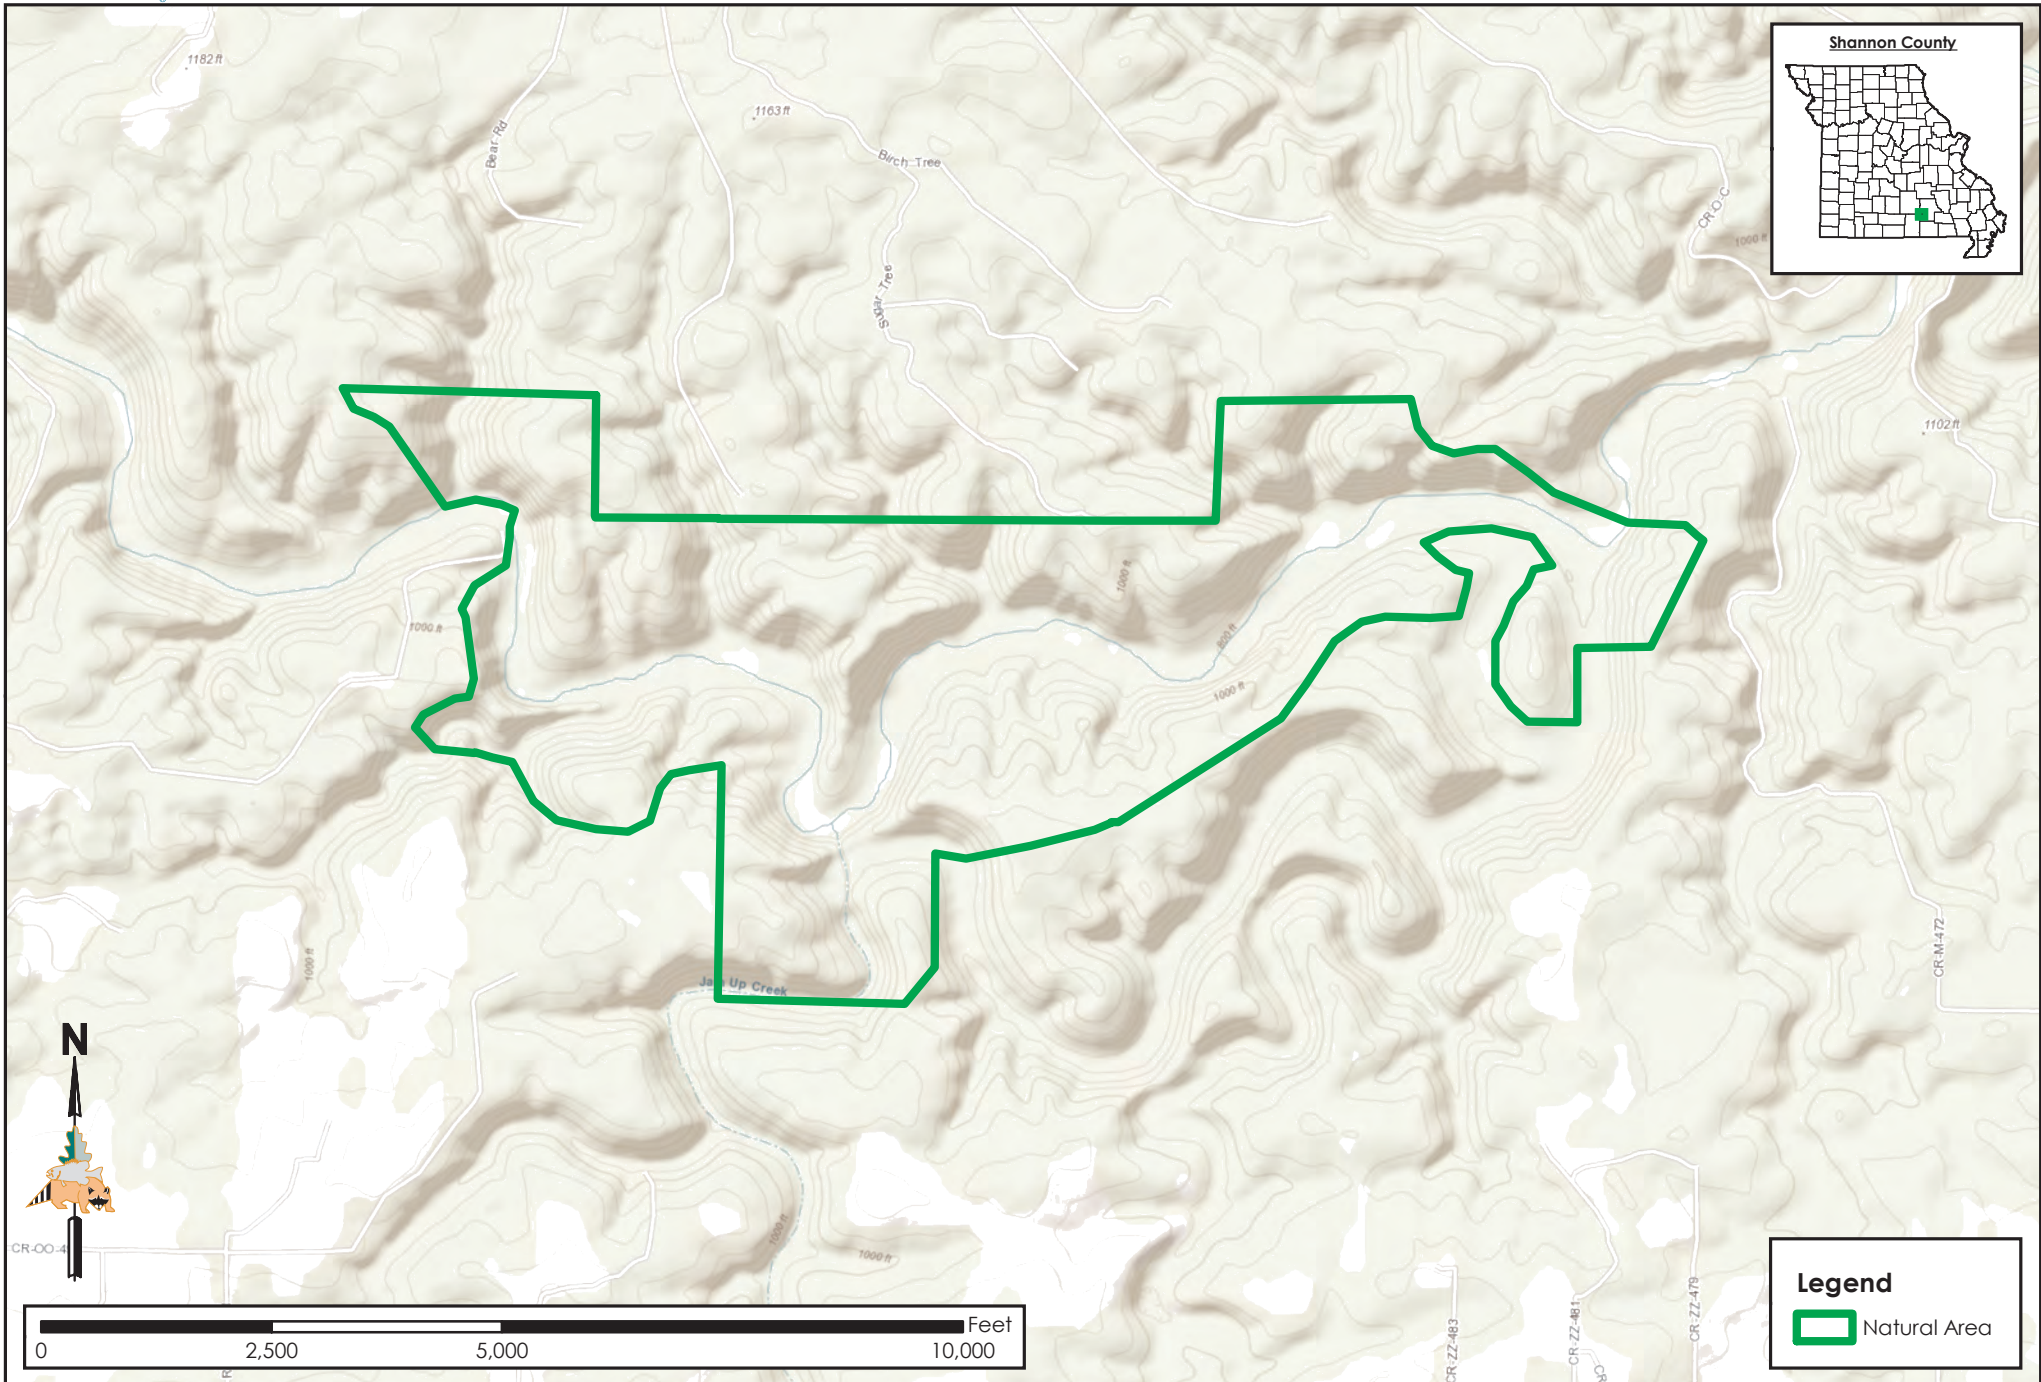

Jacks Fork NA

Conservation Commission of the State of Missouri ©

Last Updated - 2/28/2019

MAP DISCLAIMER: Although all data in this map have been compiled by the Missouri Department of Conservation, no warranty, expressed or implied, is made by the department as to the accuracy of the data and related materials. The act of distribution shall not constitute any such warranty, and no responsibility is assumed by the department in the use of these data or related materials.