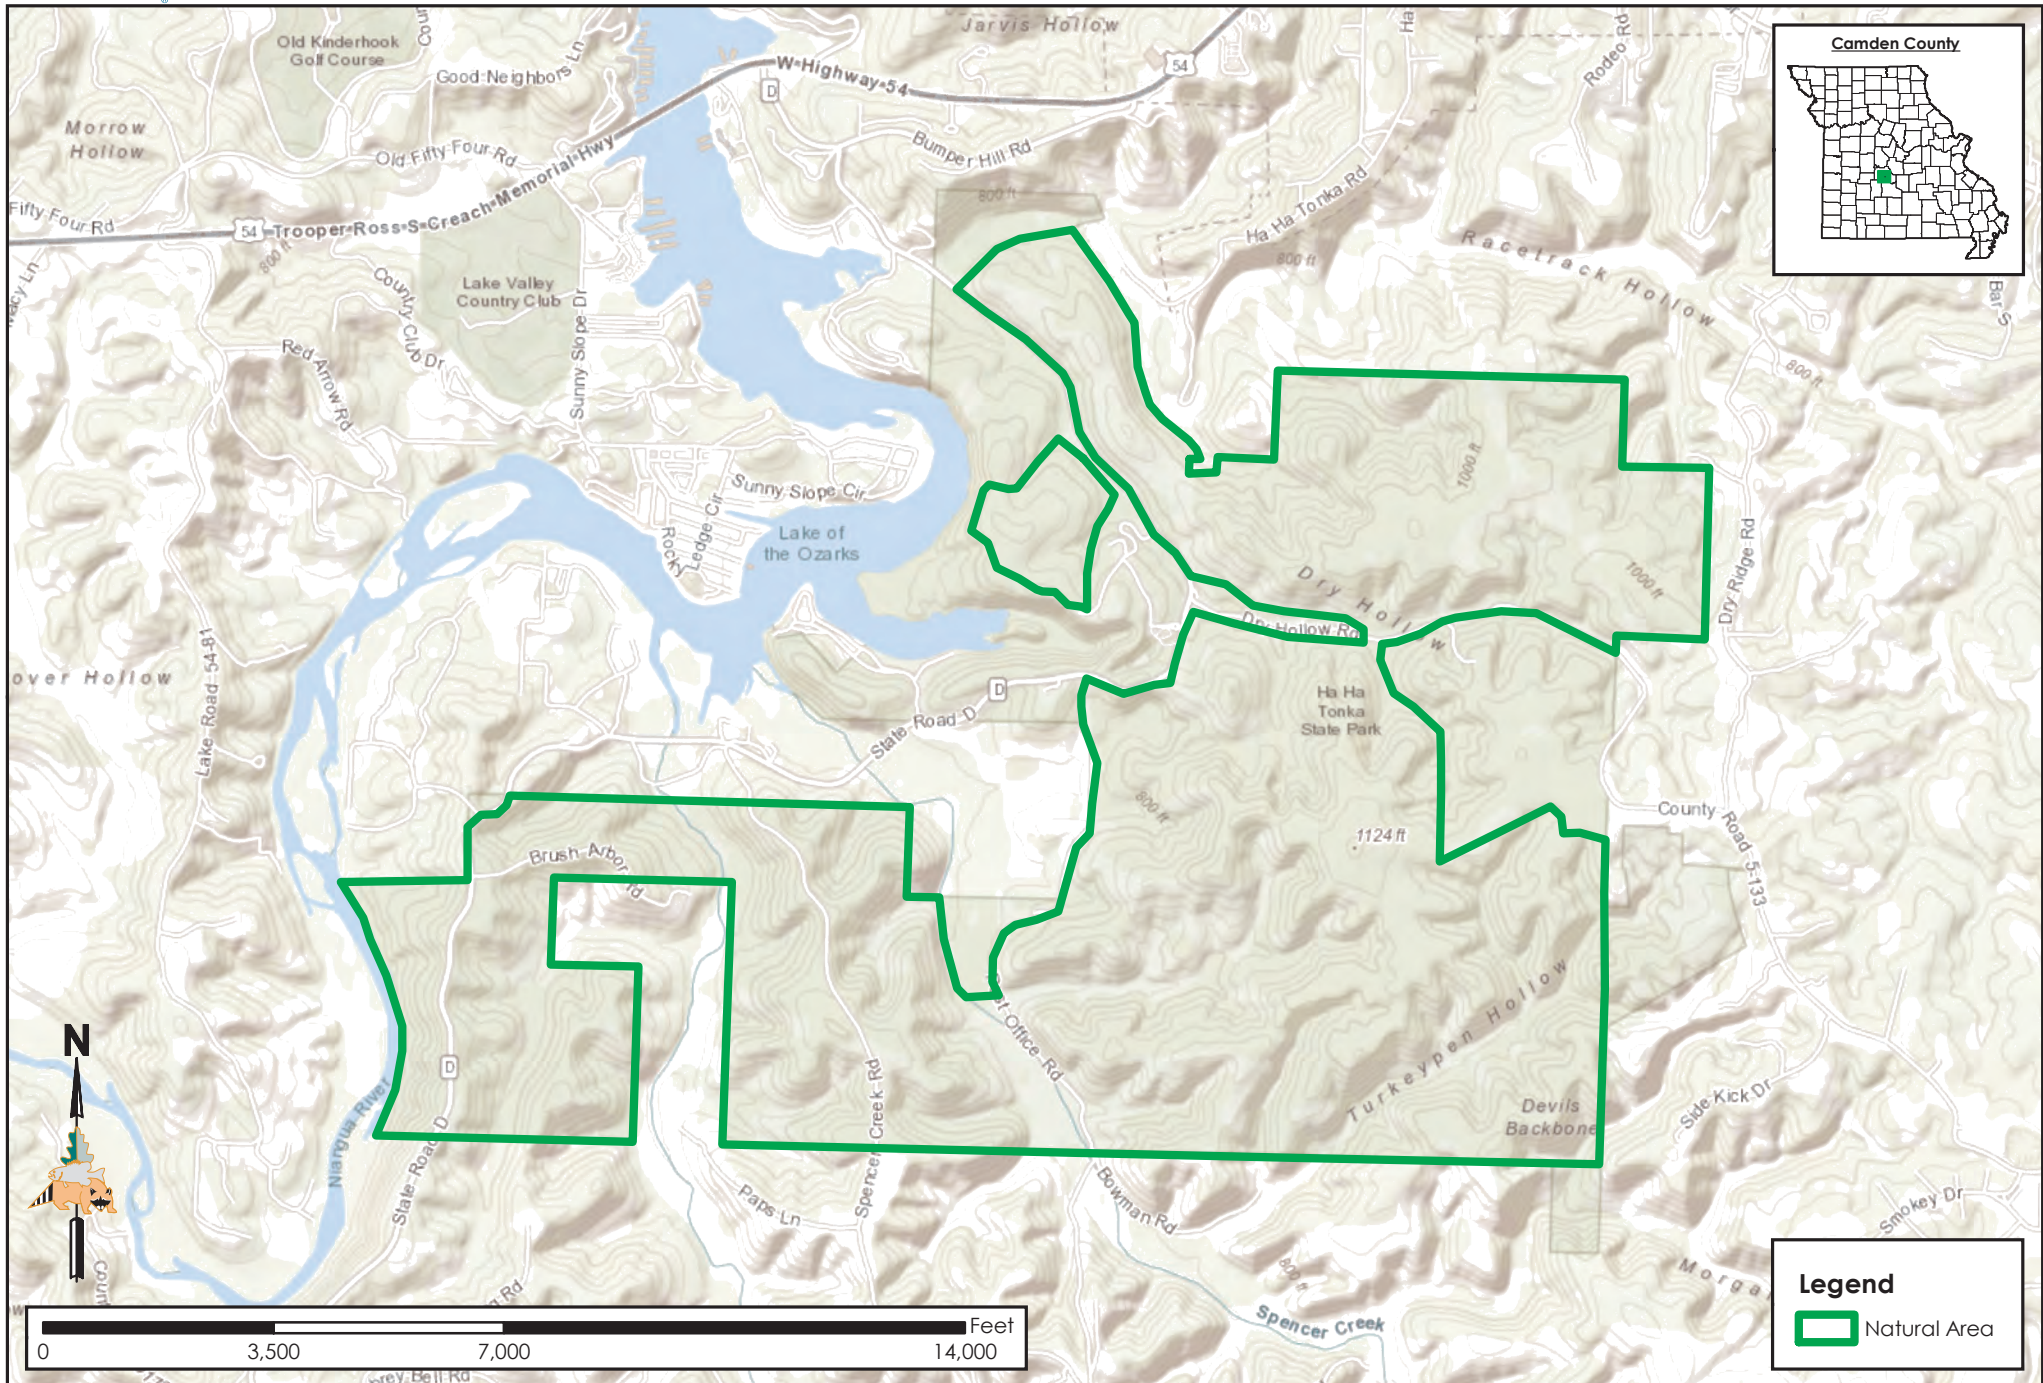

Ha Ha Tonka Oak Woodland NA

Conservation Commission of the State of Missouri ©

Last Updated - 2/28/2019

MAP DISCLAIMER: Although all data in this map have been compiled by the Missouri Department of Conservation, no warranty, expressed or implied, is made by the department as to the accuracy of the data and related materials. The act of distribution shall not constitute any such warranty, and no responsibility is assumed by the department in the use of these data or related materials.