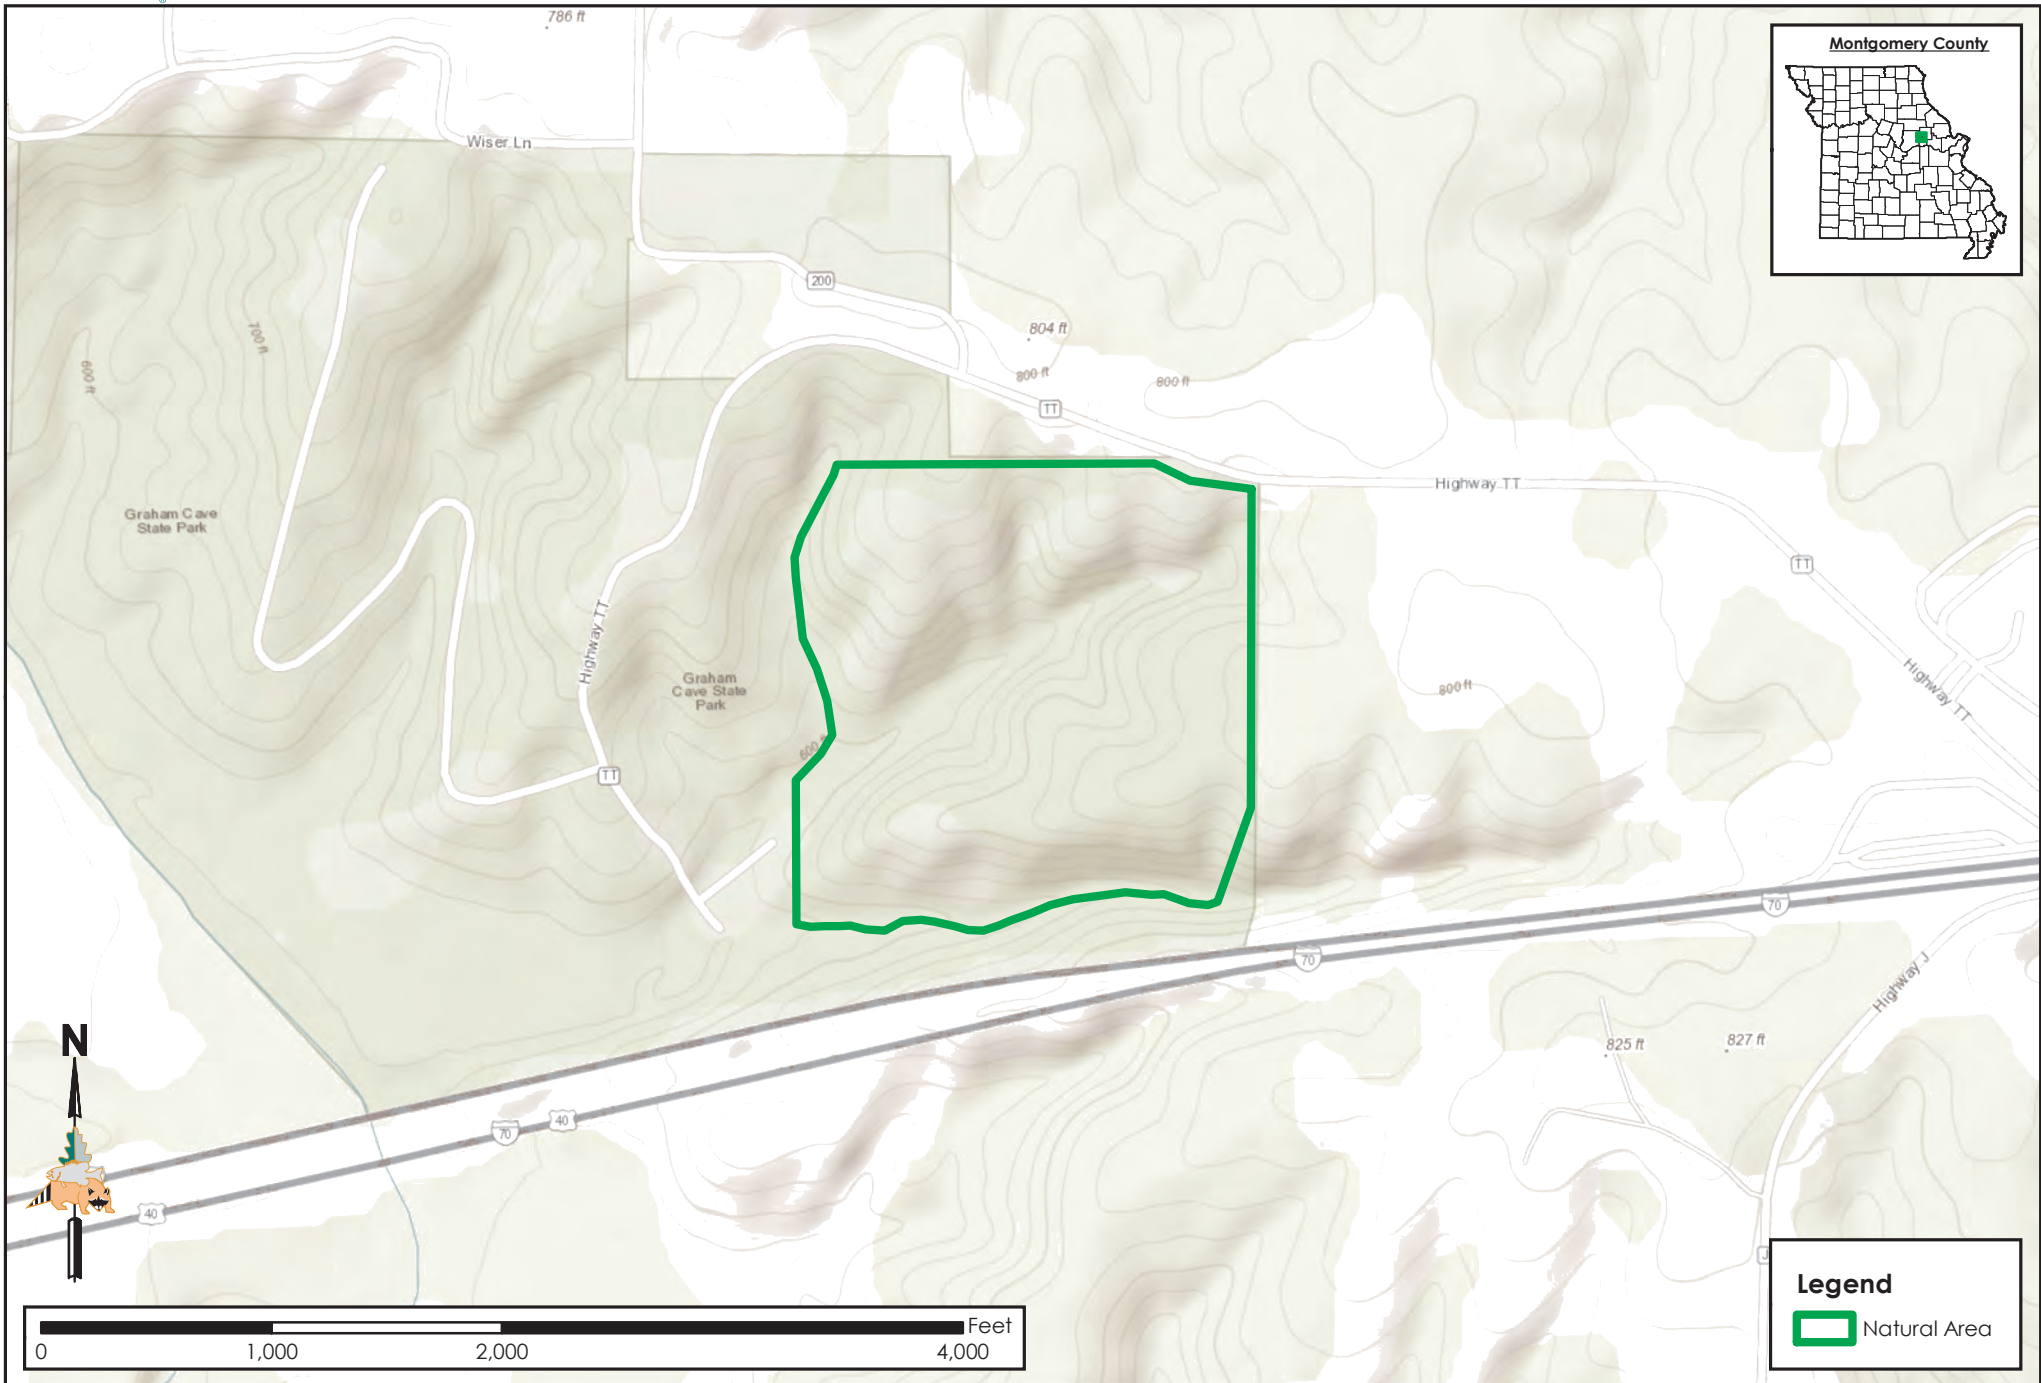

# Graham Cave Glades NA

Conservation Commission of the State of Missouri ©

Last Updated - 2/28/2019

MAP DISCLAIMER: Although all data in this map have been compiled by the Missouri Department of Conservation, no warranty, expressed or implied, is made by the department as to the accuracy of the data and related materials. The act of distribution shall not constitute any such warranty, and no responsibility is assumed by the department in the use of these data or related materials.