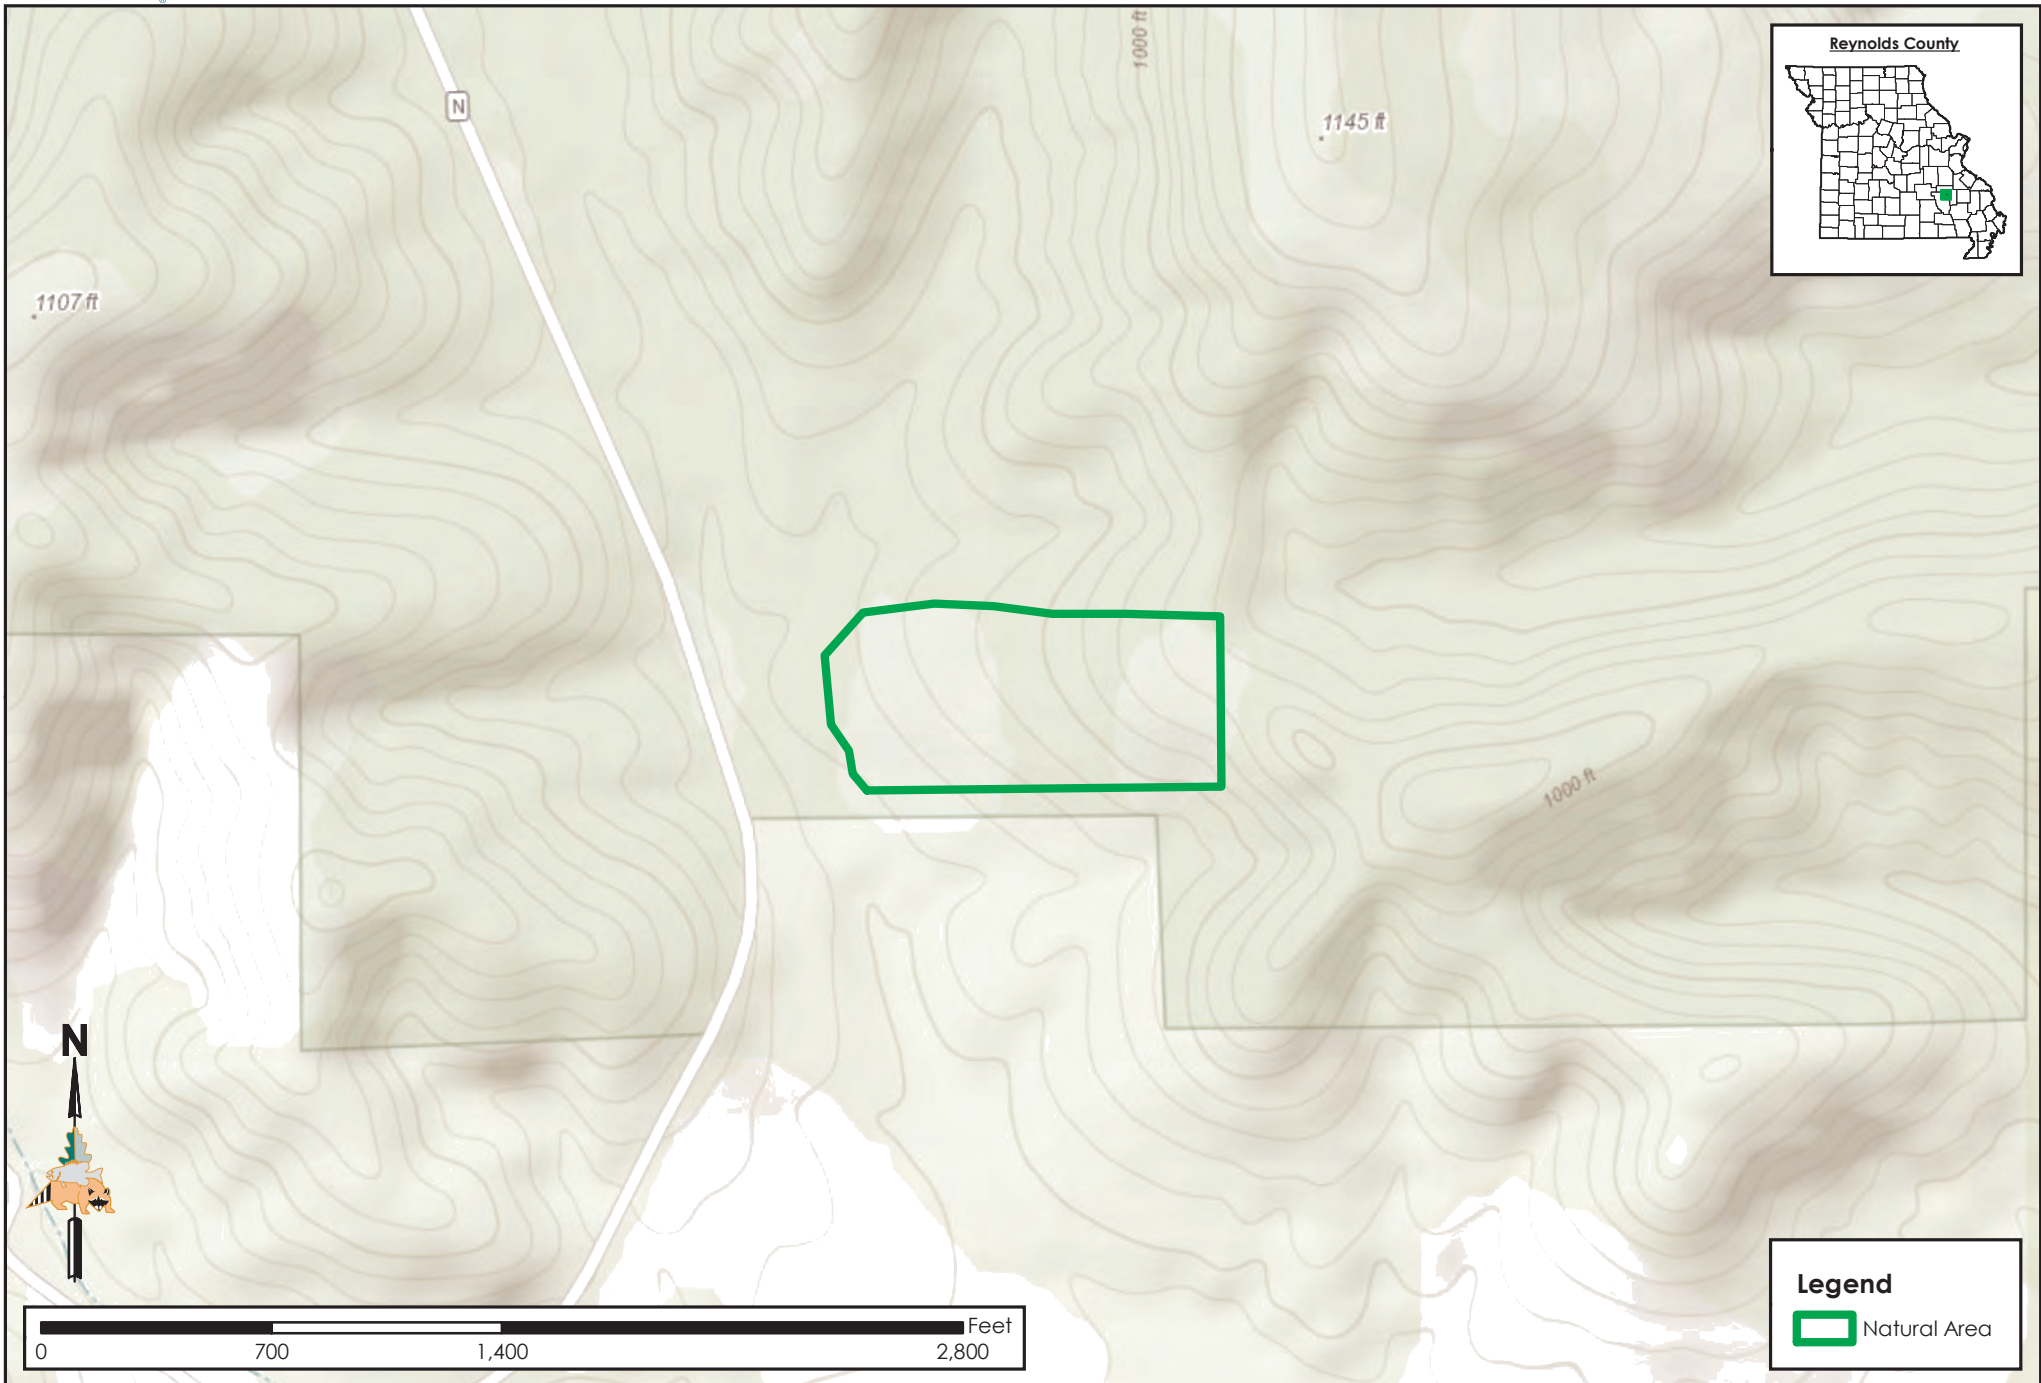

Johnson's Shut-ins Dolomite Glade NA

Conservation Commission of the State of Missouri ©

Last Updated - 2/28/2019

MAP DISCLAIMER: Although all data in this map have been compiled by the Missouri Department of Conservation, no warranty, expressed or implied, is made by the department as to the accuracy of the data and related materials. The act of distribution shall not constitute any such warranty, and no responsibility is assumed by the department in the use of these data or related materials.