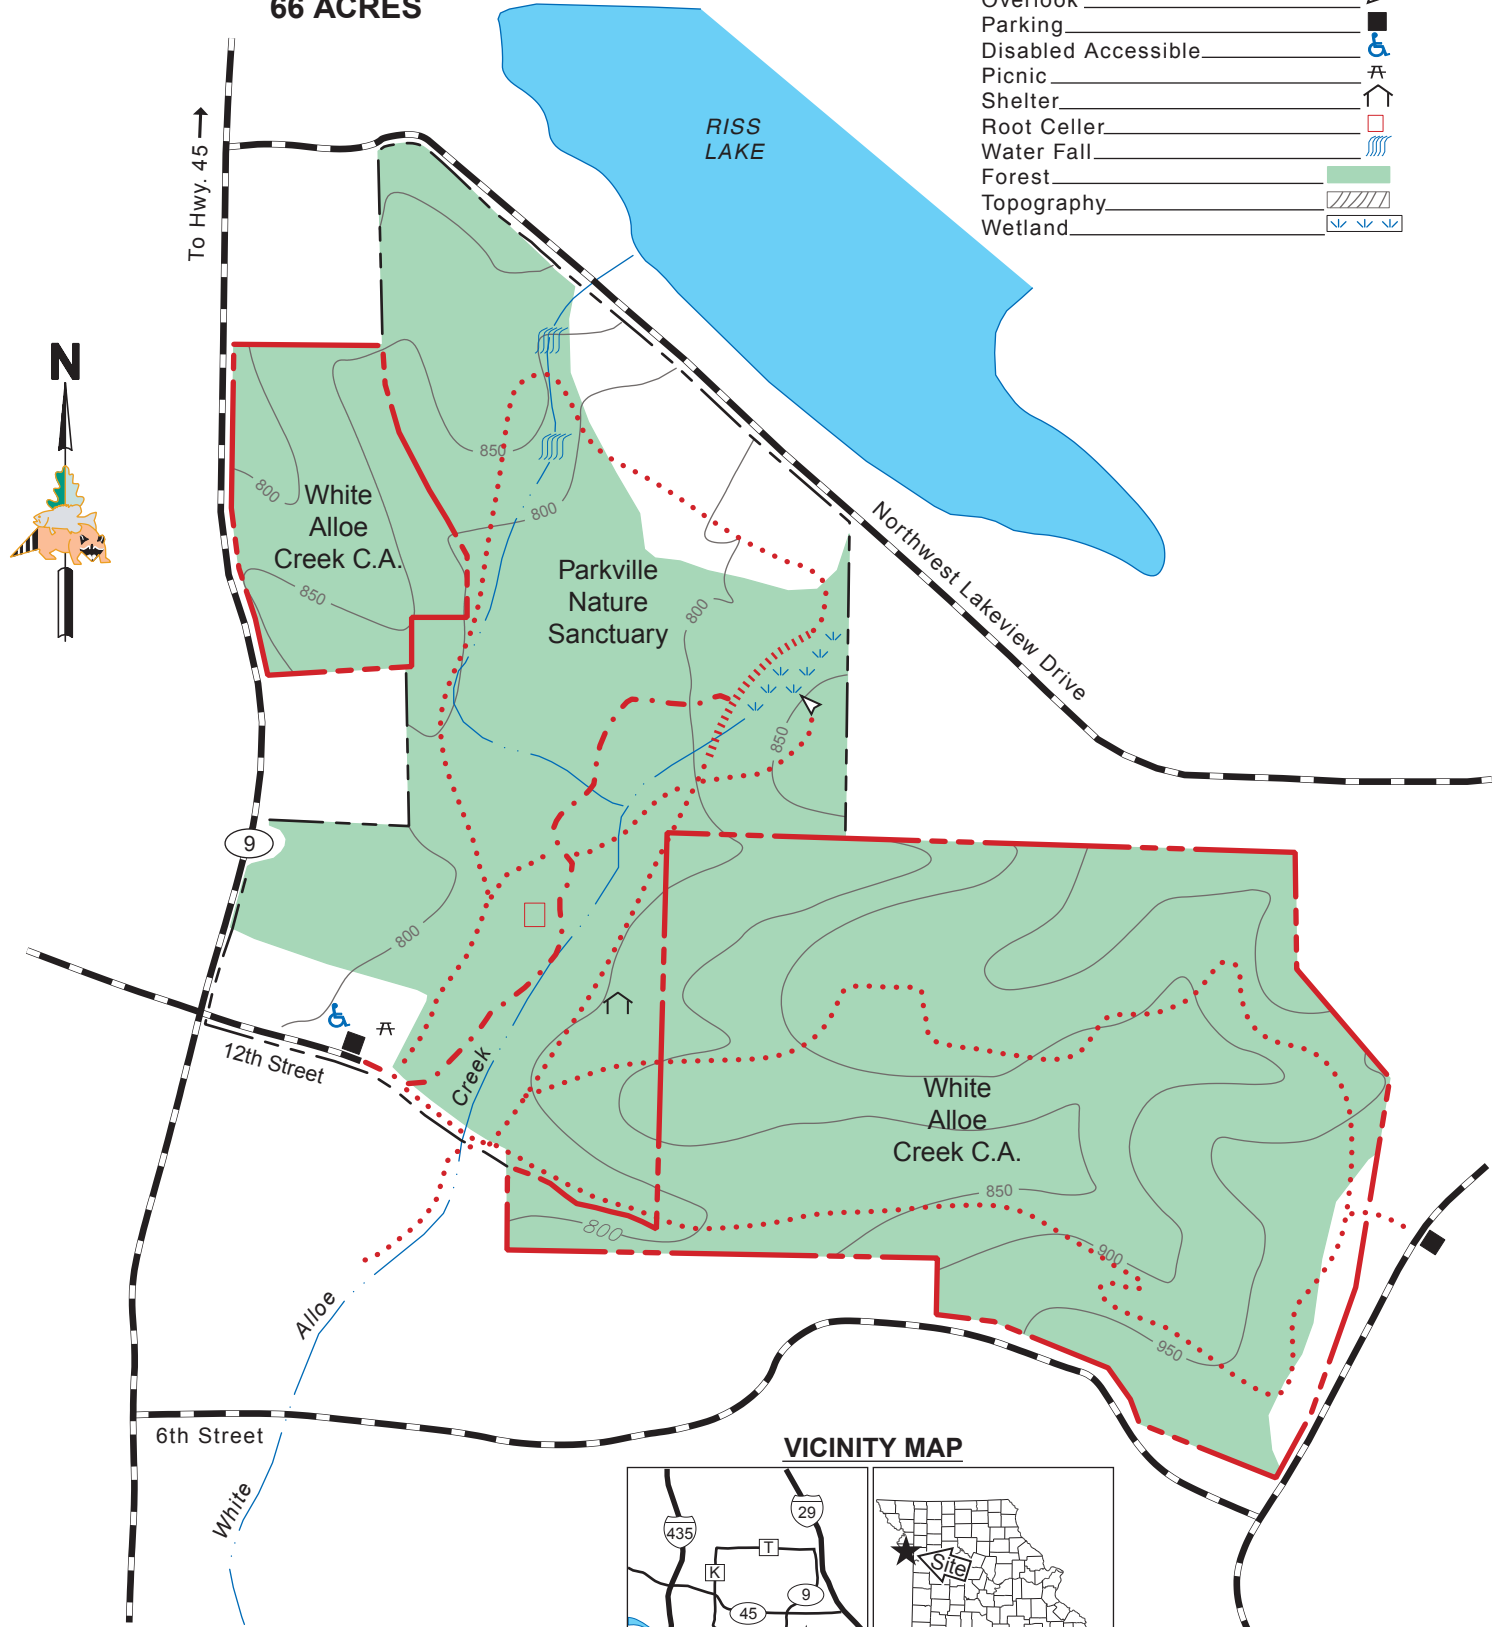

WHITE ALLOE CREEK CONSERVATION AREA

PLATTE COUNTY
66 ACRES

LEGEND

- MDC Boundary _____
- Sanctuary Boundary _____
- Paved Road _____
- Hiking Trail _____
- Disabled Accessible Trail _____
- Boardwalk _____
- Overlook _____
- Parking _____
- Disabled Accessible _____
- Picnic _____
- Shelter _____
- Root Cellar _____
- Water Fall _____
- Forest _____
- Topography _____
- Wetland _____

VICINITY MAP

SCALE