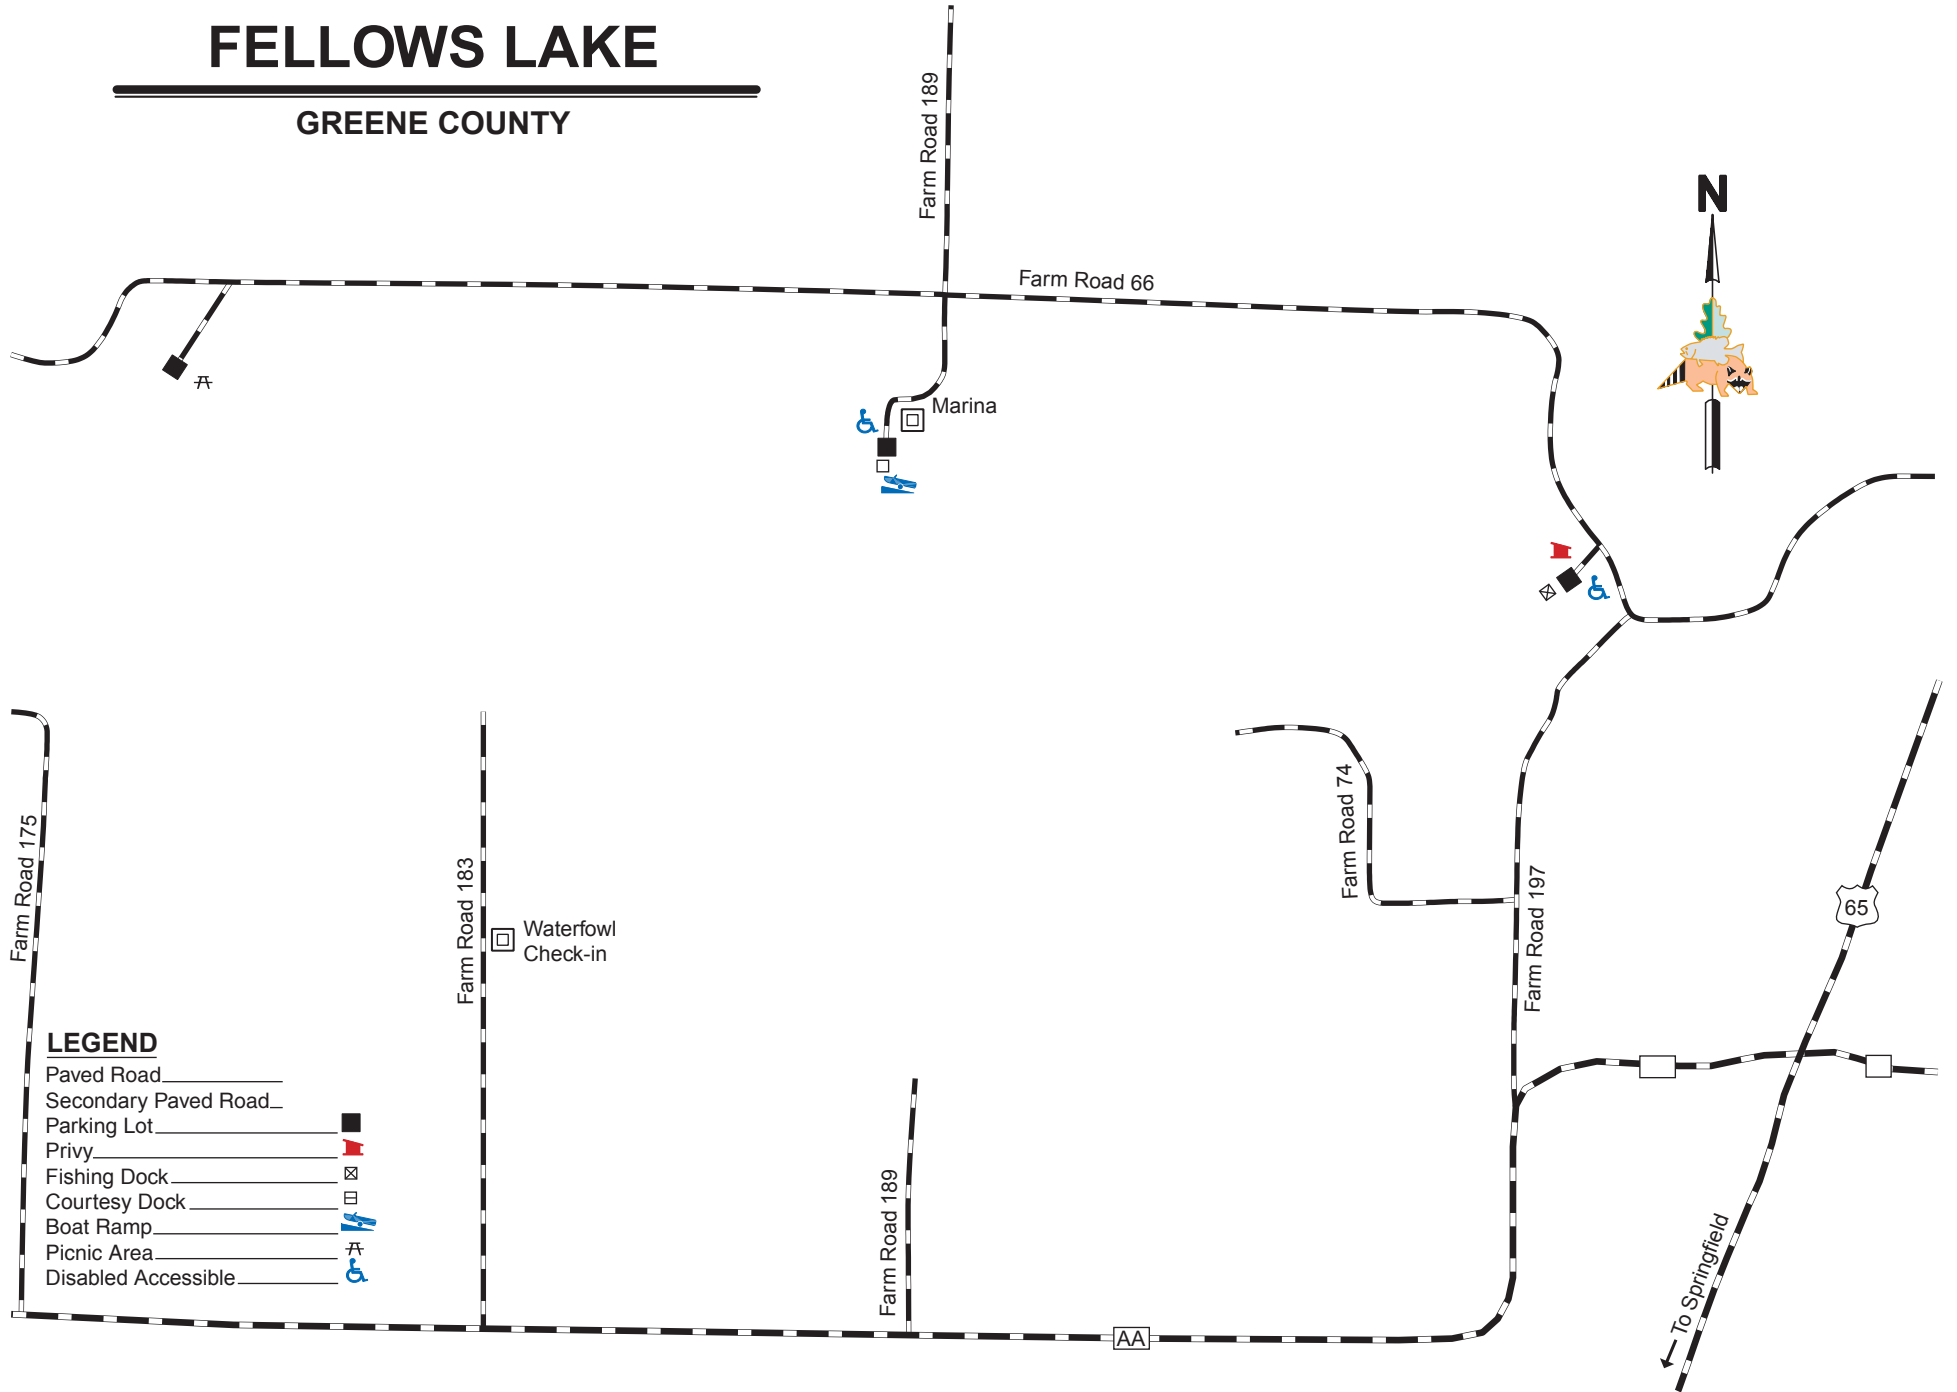

FELLOWS LAKE

GREENE COUNTY

LEGEND

- Paved Road _____
- Secondary Paved Road _____
- Parking Lot _____
- Privy 
- Fishing Dock 
- Courtesy Dock 
- Boat Ramp 
- Picnic Area 
- Disabled Accessible 

SCALE