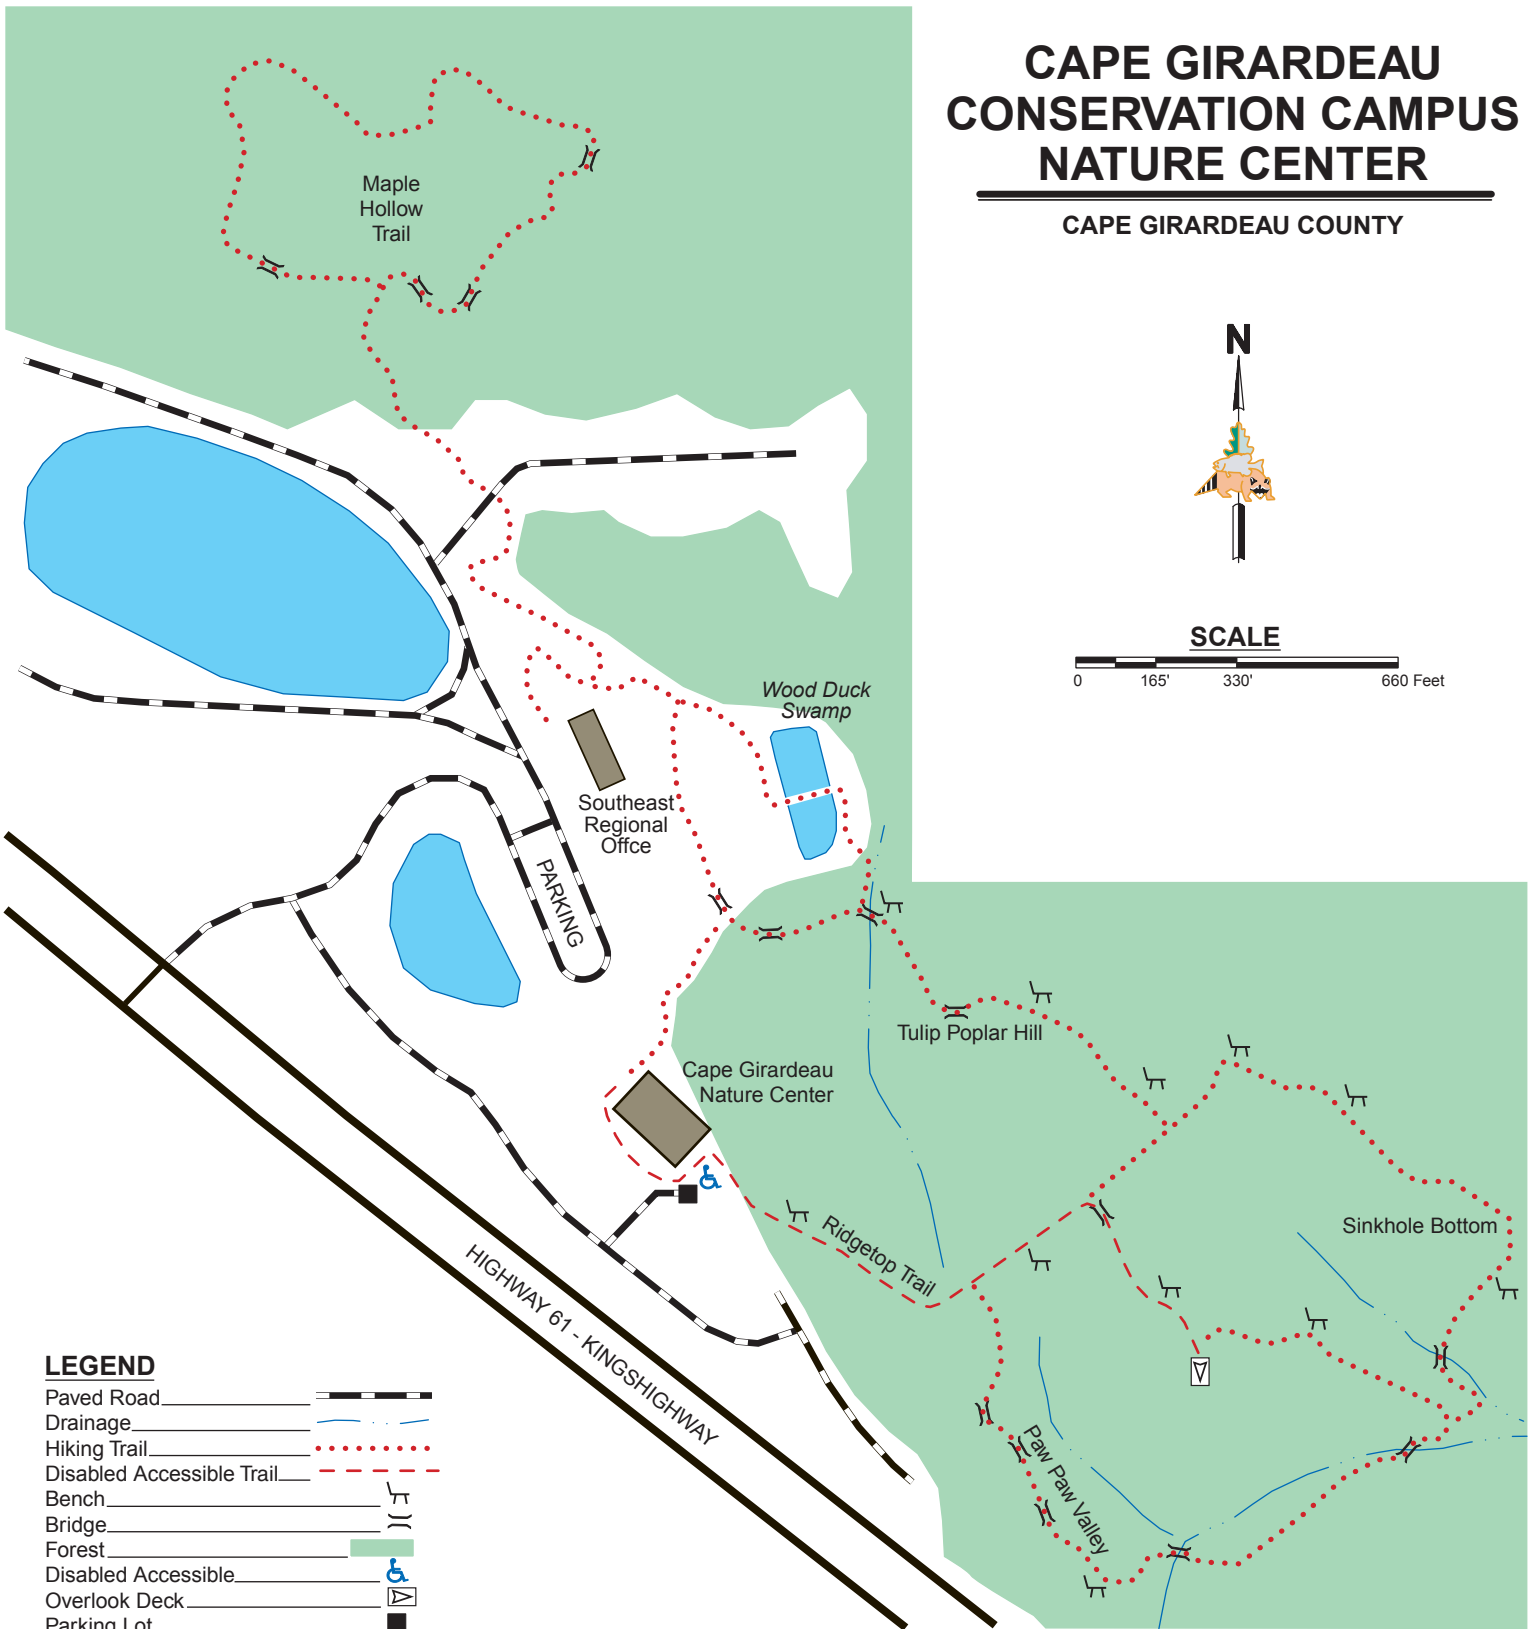

# CAPE GIRARDEAU CONSERVATION CAMPUS NATURE CENTER

CAPE GIRARDEAU COUNTY

SCALE

## LEGEND

- Paved Road
- Drainage
- Hiking Trail
- Disabled Accessible Trail
- Bench
- Bridge
- Forest
- Disabled Accessible
- Overlook Deck
- Parking Lot

## VICINITY MAP