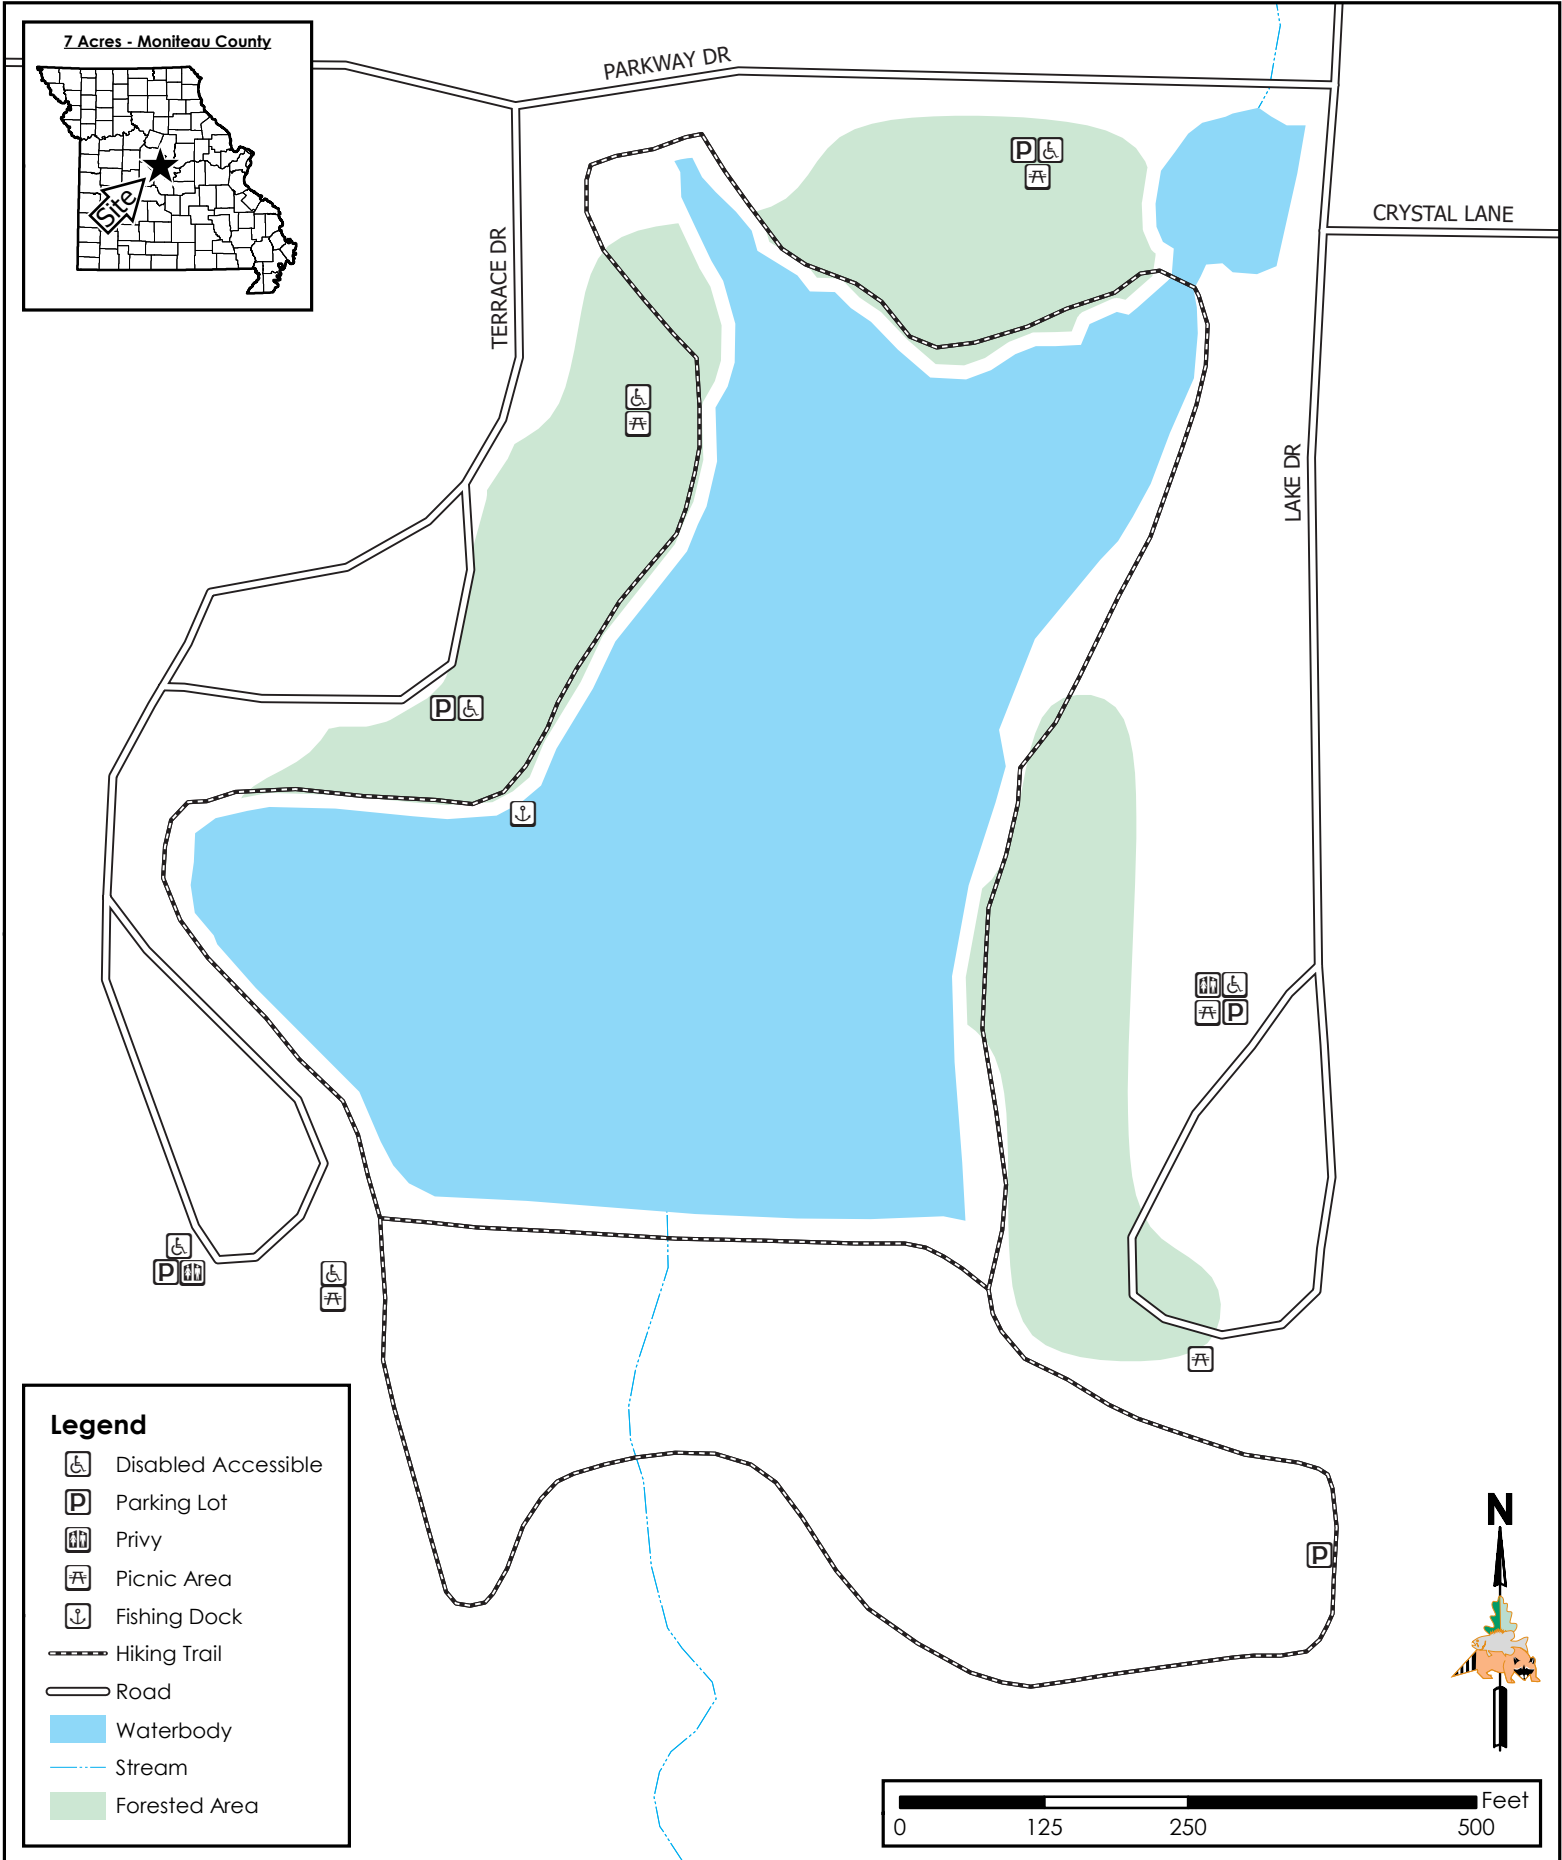

# Proctor Park Lake (California)

Conservation Commission of the State of Missouri ©

Last Updated - 10/16/2018

**Legend**

- Disabled Accessible
- Parking Lot
- Privy
- Picnic Area
- Fishing Dock
- Hiking Trail
- Road
- Waterbody
- Stream
- Forested Area

MAP DISCLAIMER: Although all data in this map have been compiled by the Missouri Department of Conservation, no warranty, expressed or implied, is made by the department as to the accuracy of the data and related materials. The act of distribution shall not constitute any such warranty, and no responsibility is assumed by the department in the use of these data or related materials.