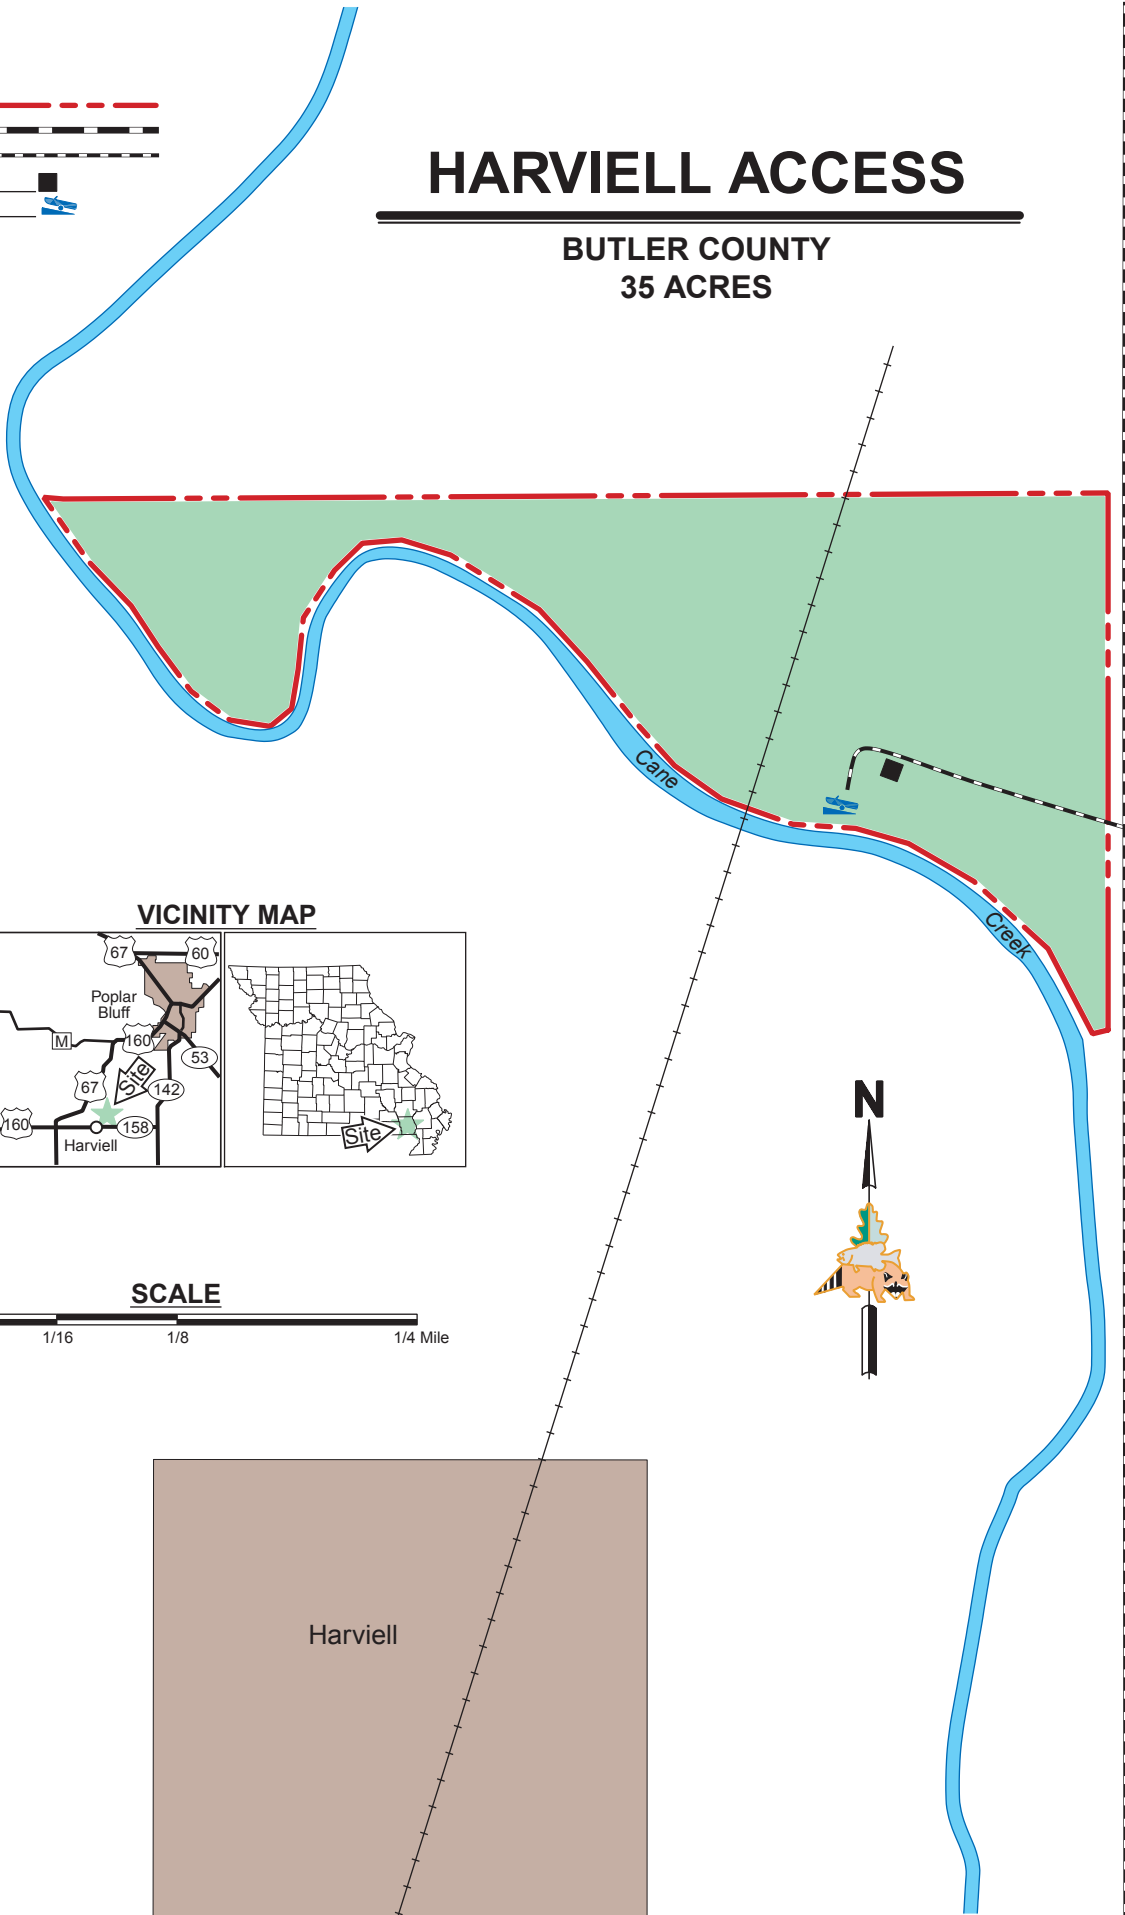

LEGEND

- Boundary 
- Paved Road 
- Gravel Road 
- Parking Lot 
- Boat Ramp 

HARVIELL ACCESS

**BUTLER COUNTY
35 ACRES**

Hwy. 67 →
2.5 Miles

VICINITY MAP

SCALE

158