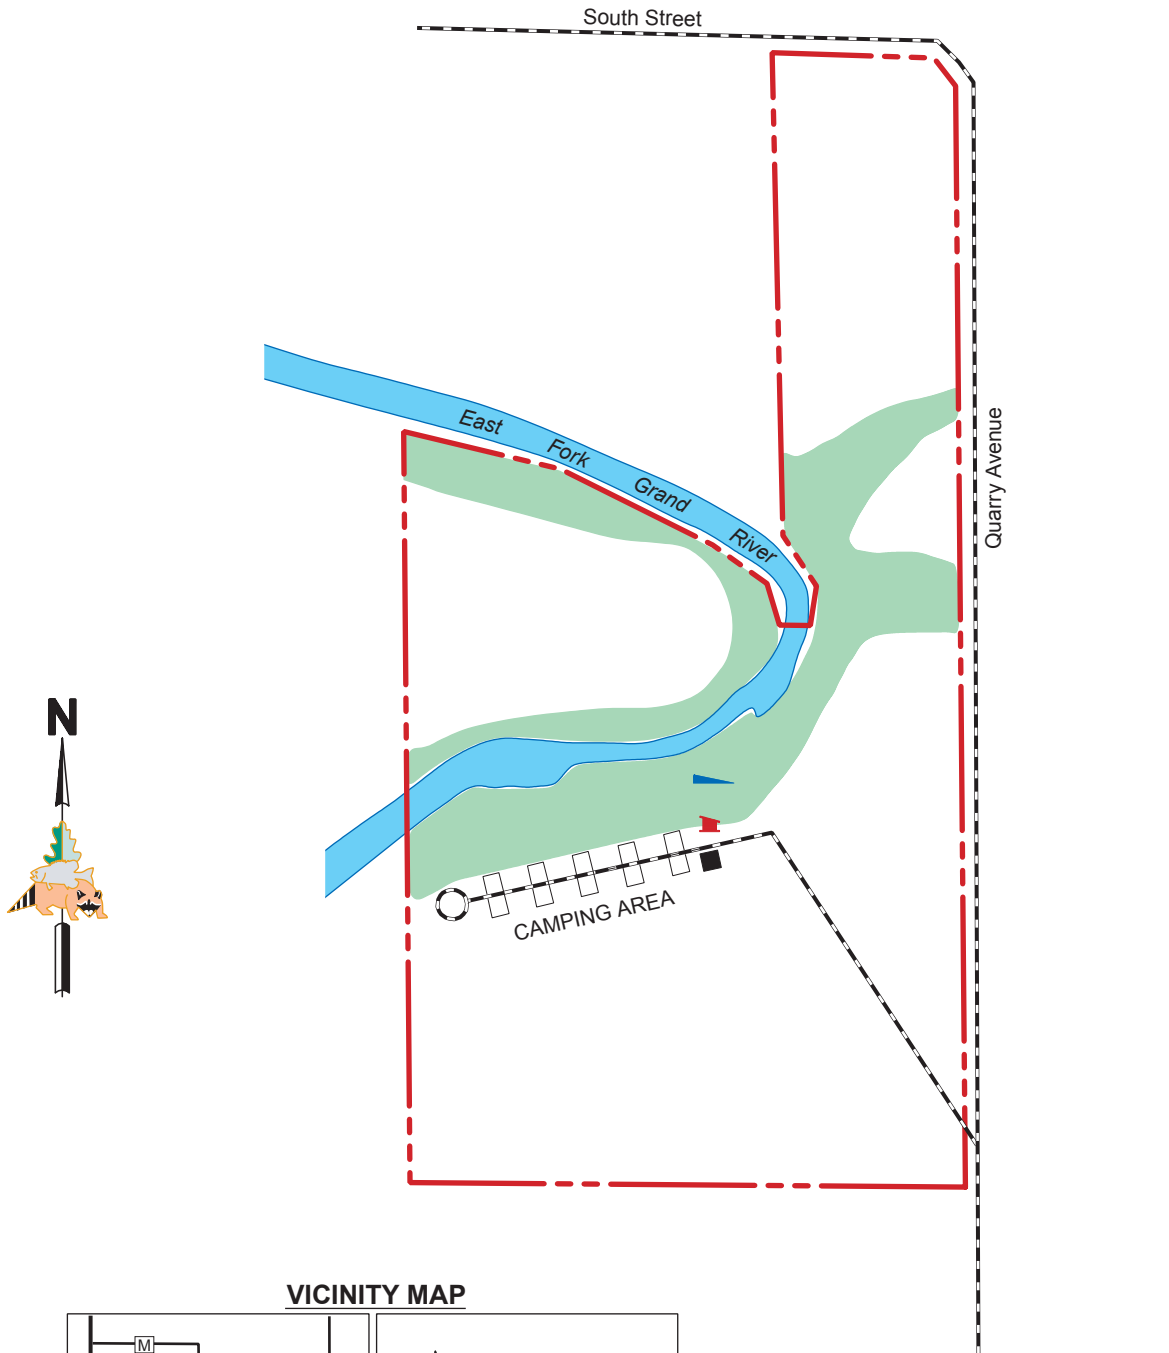

# SOWARDS FORD ACCESS

WORTH COUNTY  
51 ACRES

## VICINITY MAP

## LEGEND

- Boundary
- Gravel Road
- Parking Lot
- Privy
- River Access
- Forest

## SCALE