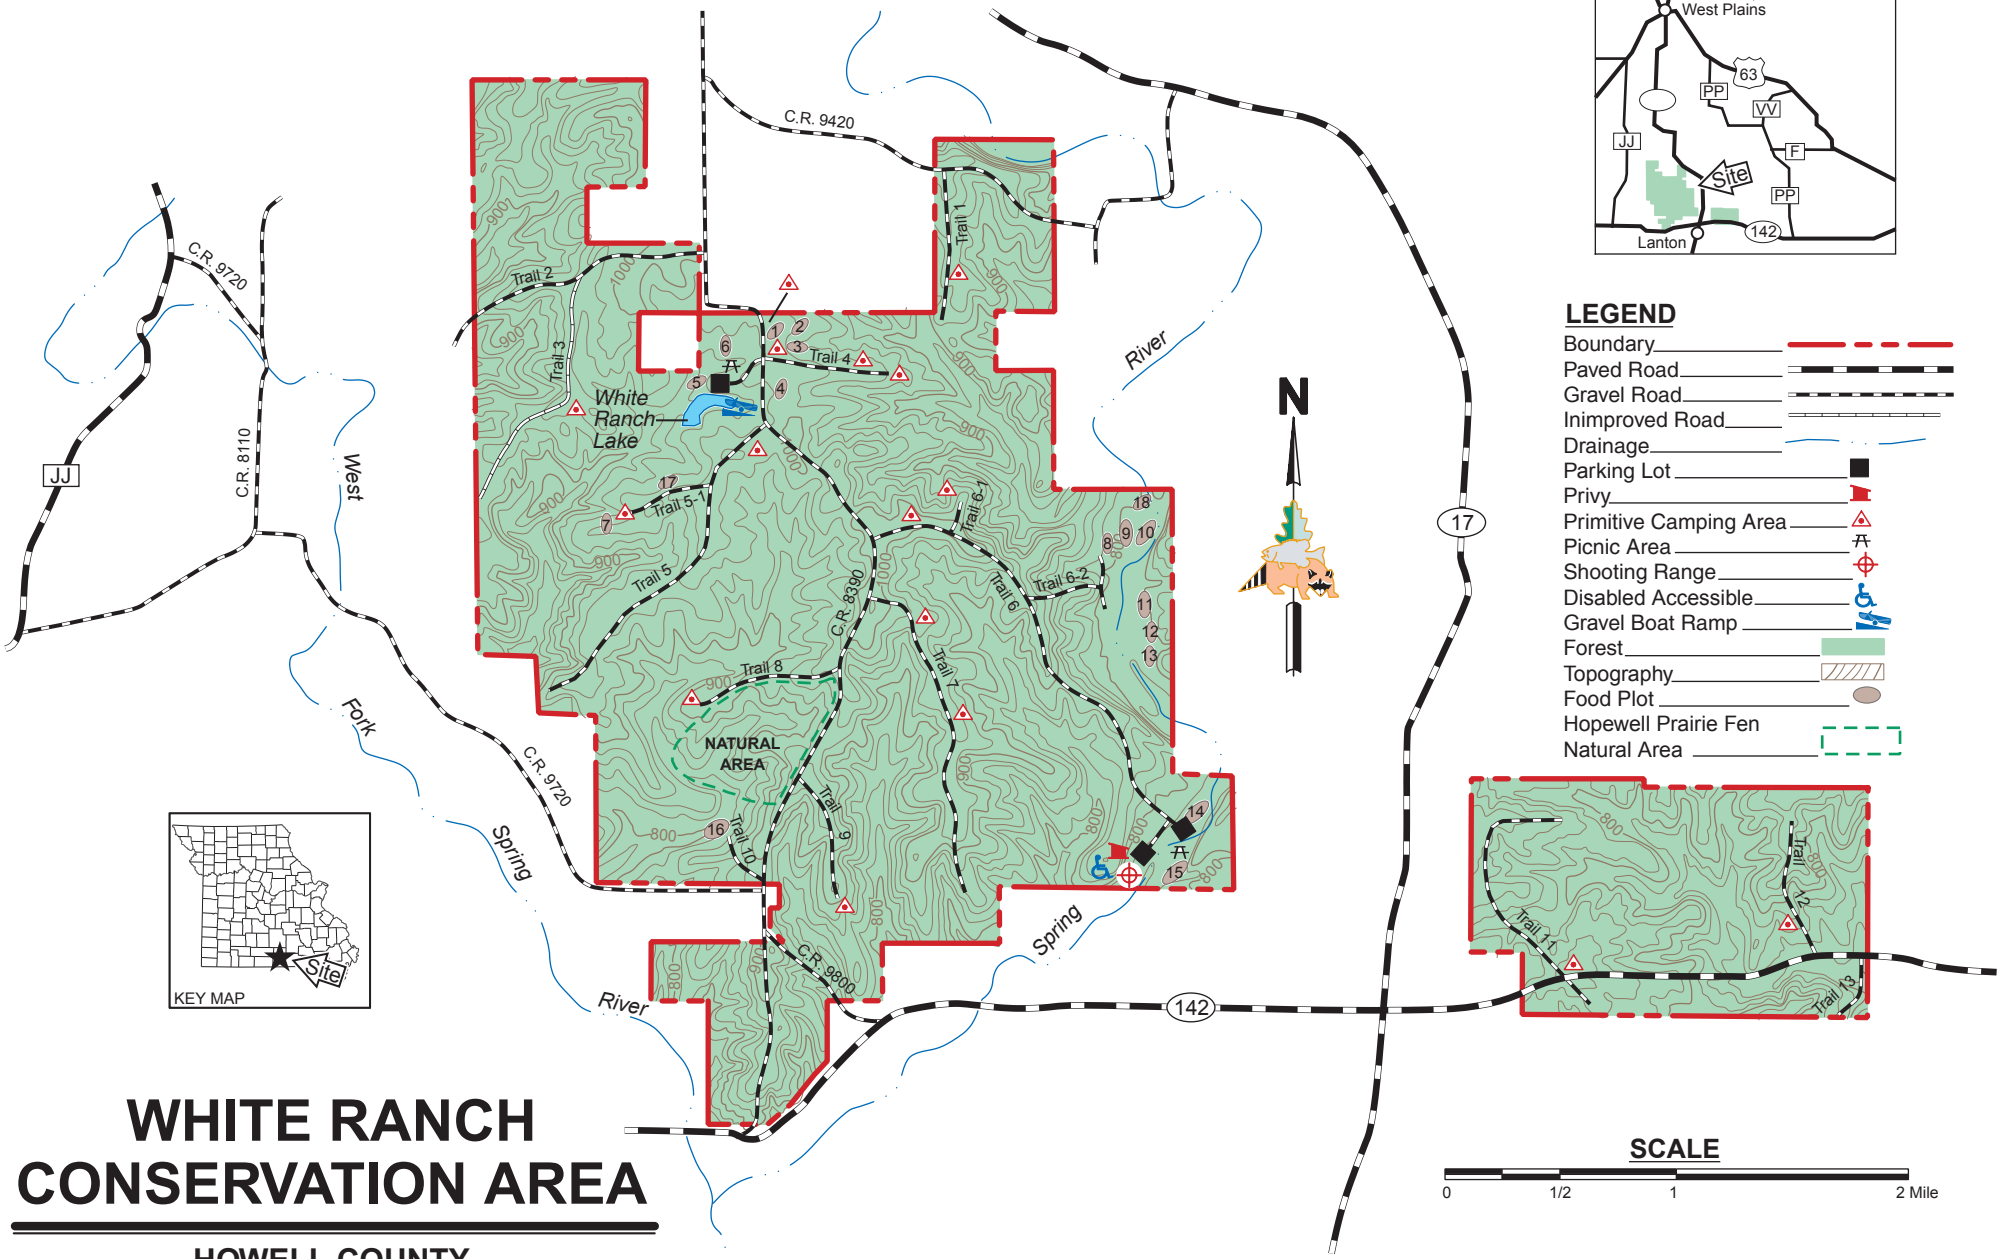

VICINITY MAP

LEGEND

- Boundary
- Paved Road
- Gravel Road
- Inimproved Road
- Drainage
- Parking Lot
- Privy
- Primitive Camping Area
- Picnic Area
- Shooting Range
- Disabled Accessible
- Gravel Boat Ramp
- Forest
- Topography
- Food Plot
- Hopewell Prairie Fen
- Natural Area

**WHITE RANCH
CONSERVATION AREA**

**HOWELL COUNTY
6614 ACRES**