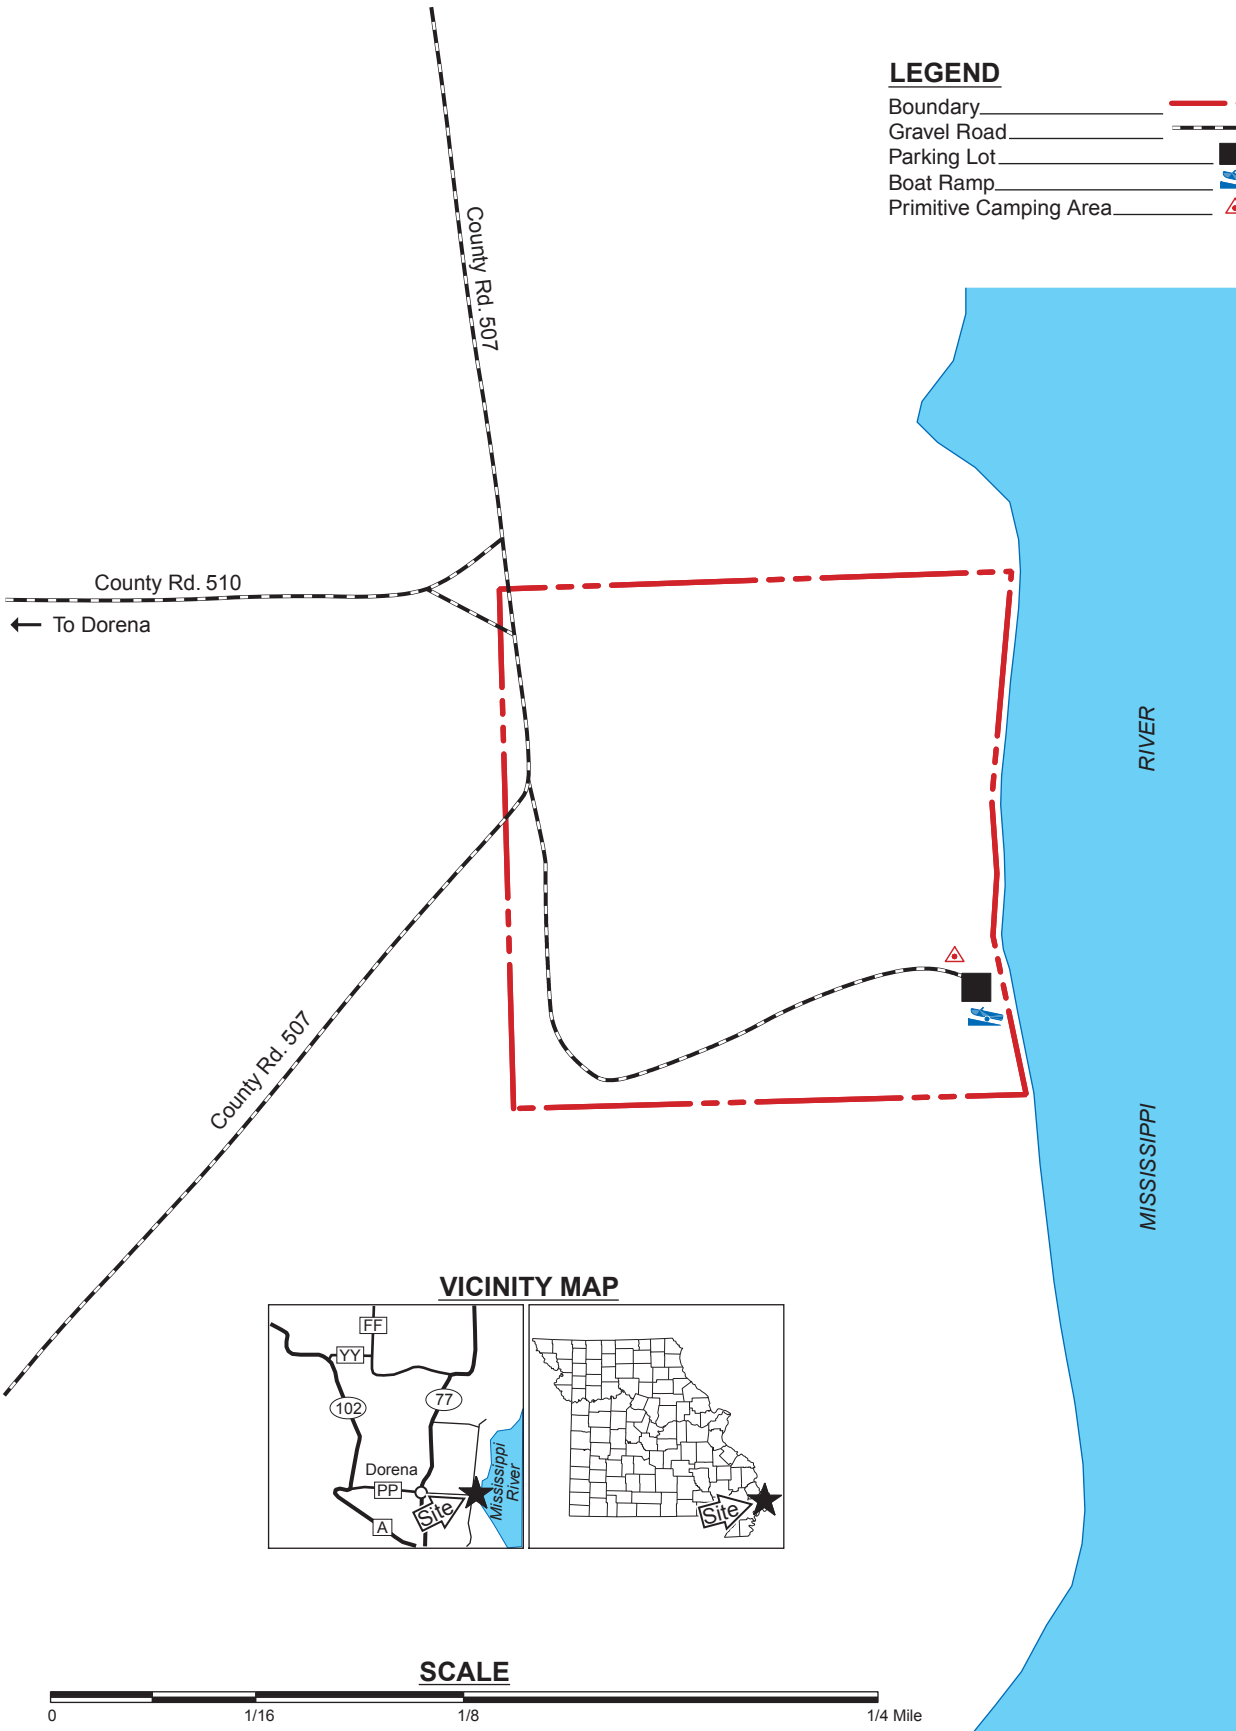

DORENA ACCESS

MISSISSIPPI COUNTY
4 ACRES

LEGEND

- Boundary 
- Gravel Road 
- Parking Lot 
- Boat Ramp 
- Primitive Camping Area 

VICINITY MAP

SCALE