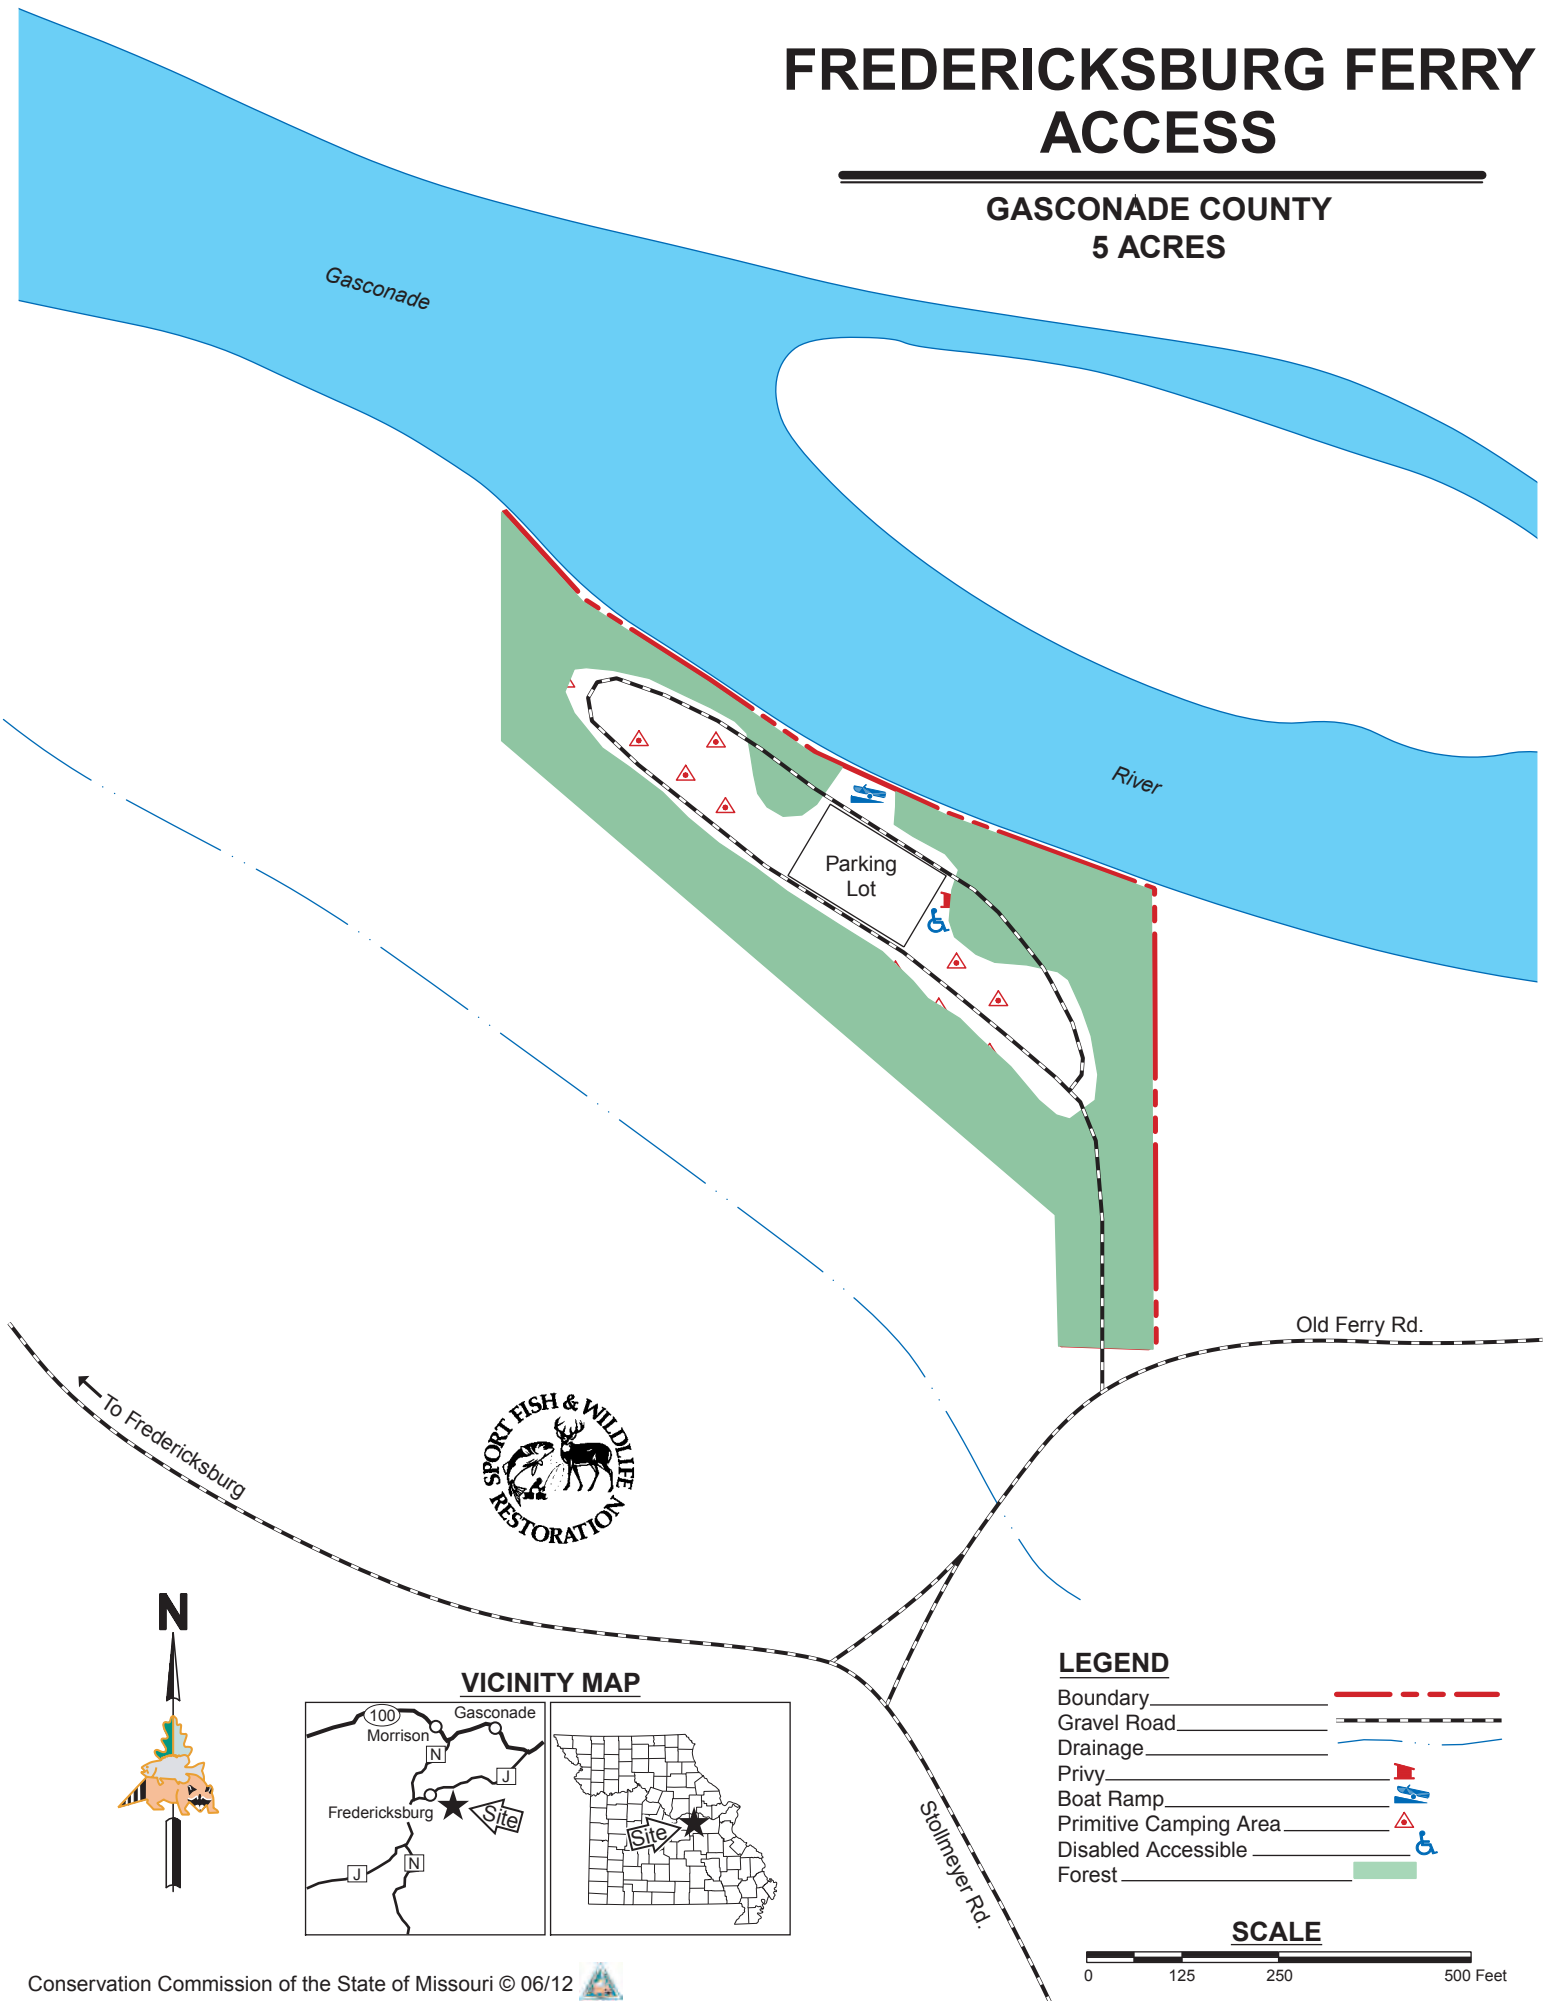

FREDERICKSBURG FERRY ACCESS

**GASCONADE COUNTY
5 ACRES**

LEGEND

- Boundary
- Gravel Road
- Drainage
- Privy
- Boat Ramp
- Primitive Camping Area
- Disabled Accessible
- Forest

SCALE

VICINITY MAP