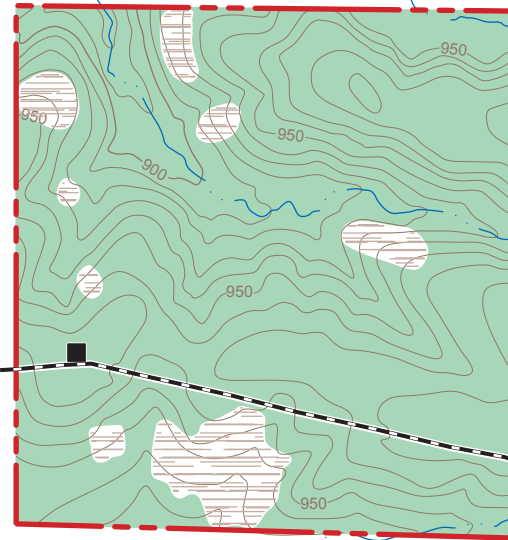

SENTINEL CONSERVATION AREA

POLK COUNTY
160 ACRES

POMME DE TERRE LAKE

To Hwy. 64 →

VICINITY MAP

LEGEND

- Boundary
- Gravel Road
- Drainage
- Parking Lot
- Savanna/Woodland
- Glade
- Topography

SCALE