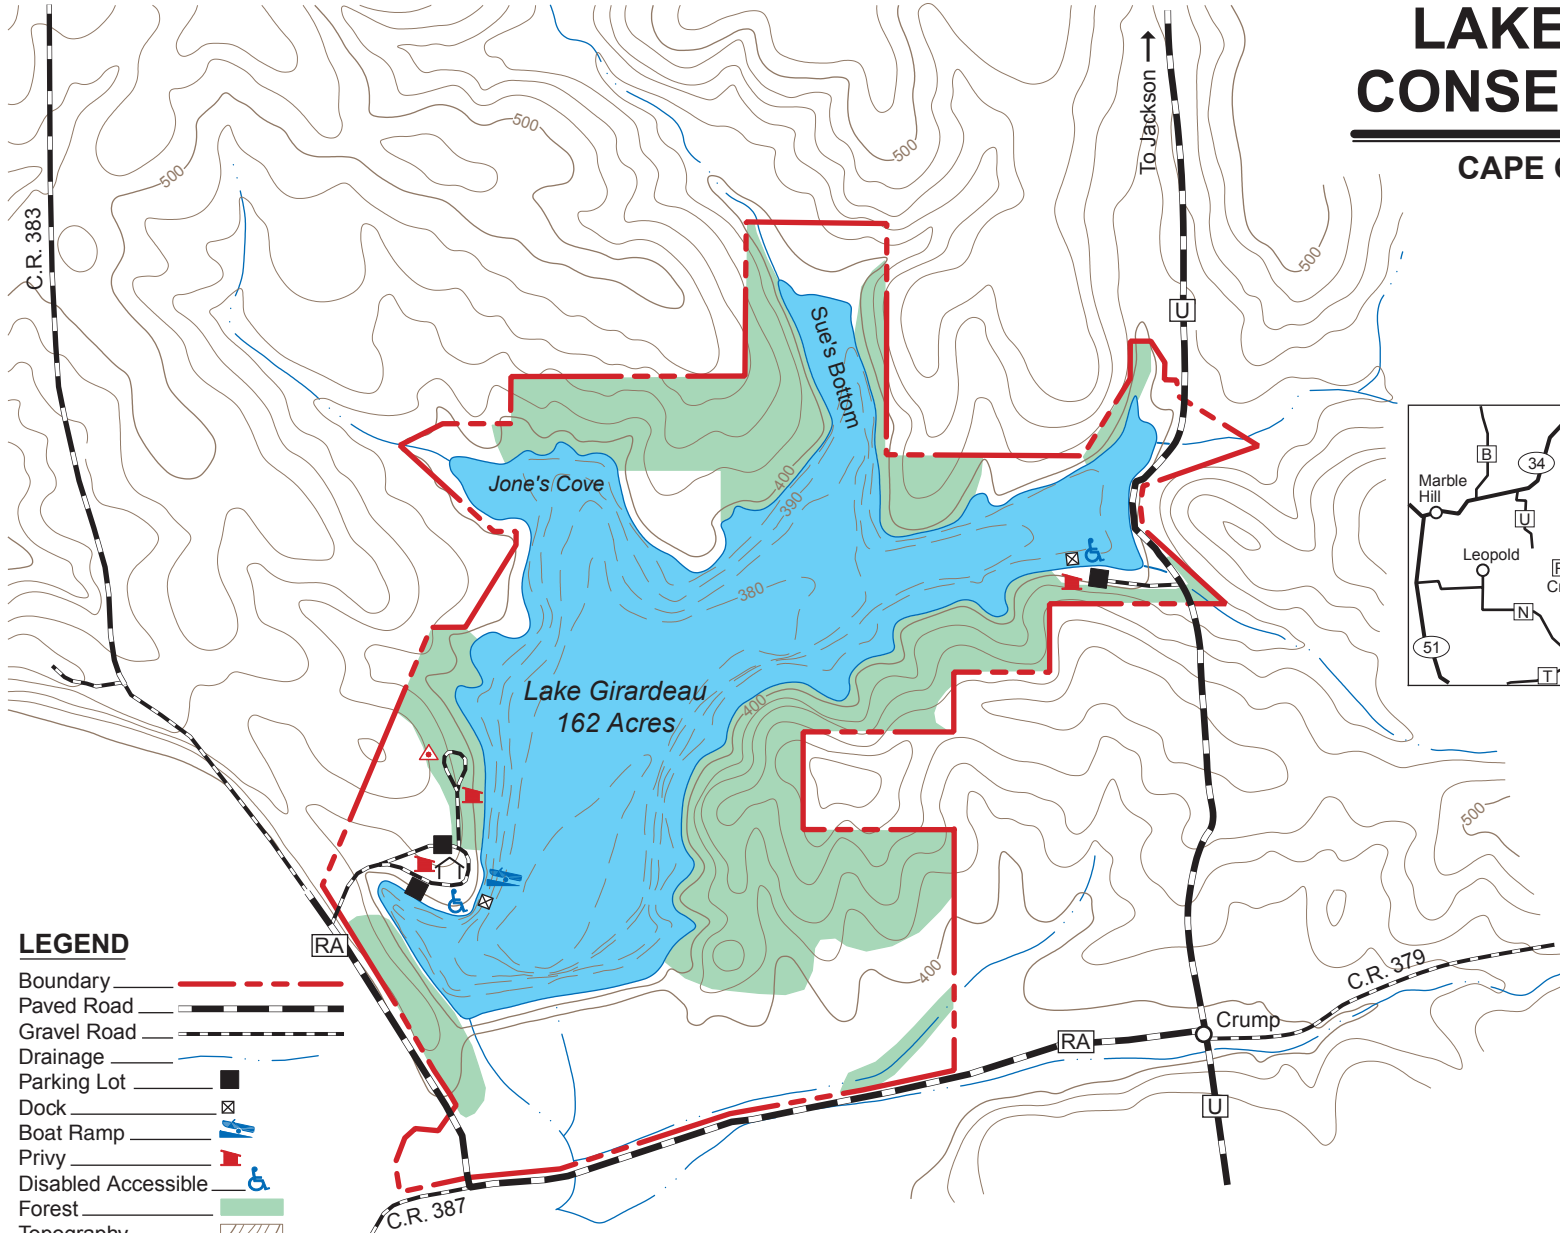

LAKE GIRARDEAU CONSERVATION AREA

CAPE GIRARDEAU COUNTY
350 ACRES

VICINITY MAP

LEGEND

- Boundary ————
- Paved Road ————
- Gravel Road ————
- Drainage ————
- Parking Lot ————
- Dock ————
- Boat Ramp ————
- Privy ————
- Disabled Accessible ————
- Forest ————
- Topography ————
- Pavilion ————
- Campground ————