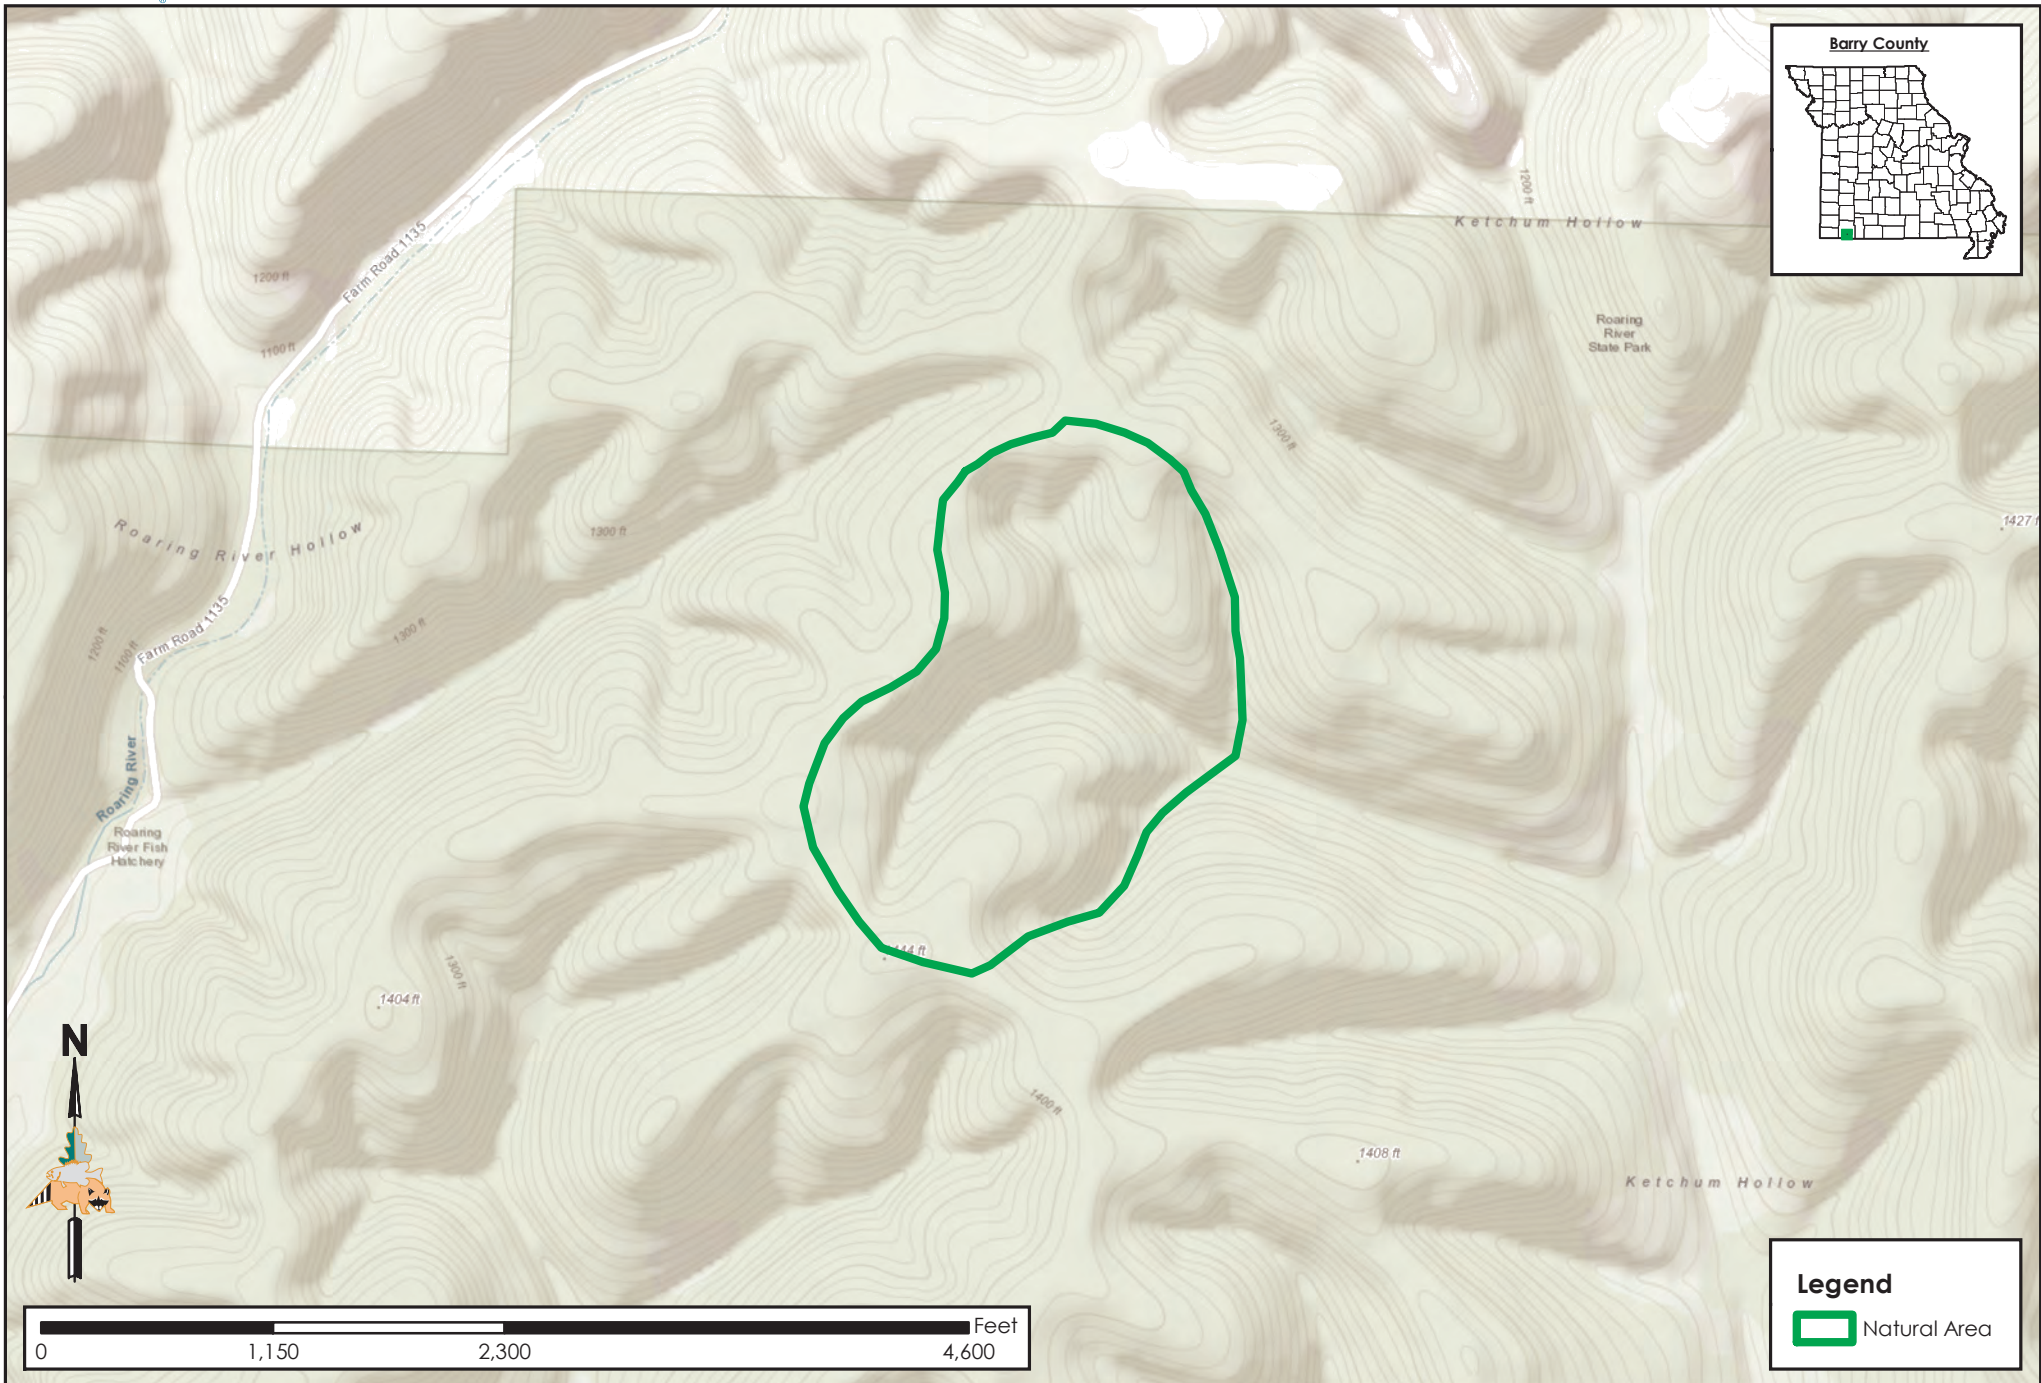

Roaring River Cove Hardwoods NA

Conservation Commission of the State of Missouri ©

Last Updated - 2/28/2019

MAP DISCLAIMER: Although all data in this map have been compiled by the Missouri Department of Conservation, no warranty, expressed or implied, is made by the department as to the accuracy of the data and related materials. The act of distribution shall not constitute any such warranty, and no responsibility is assumed by the department in the use of these data or related materials.