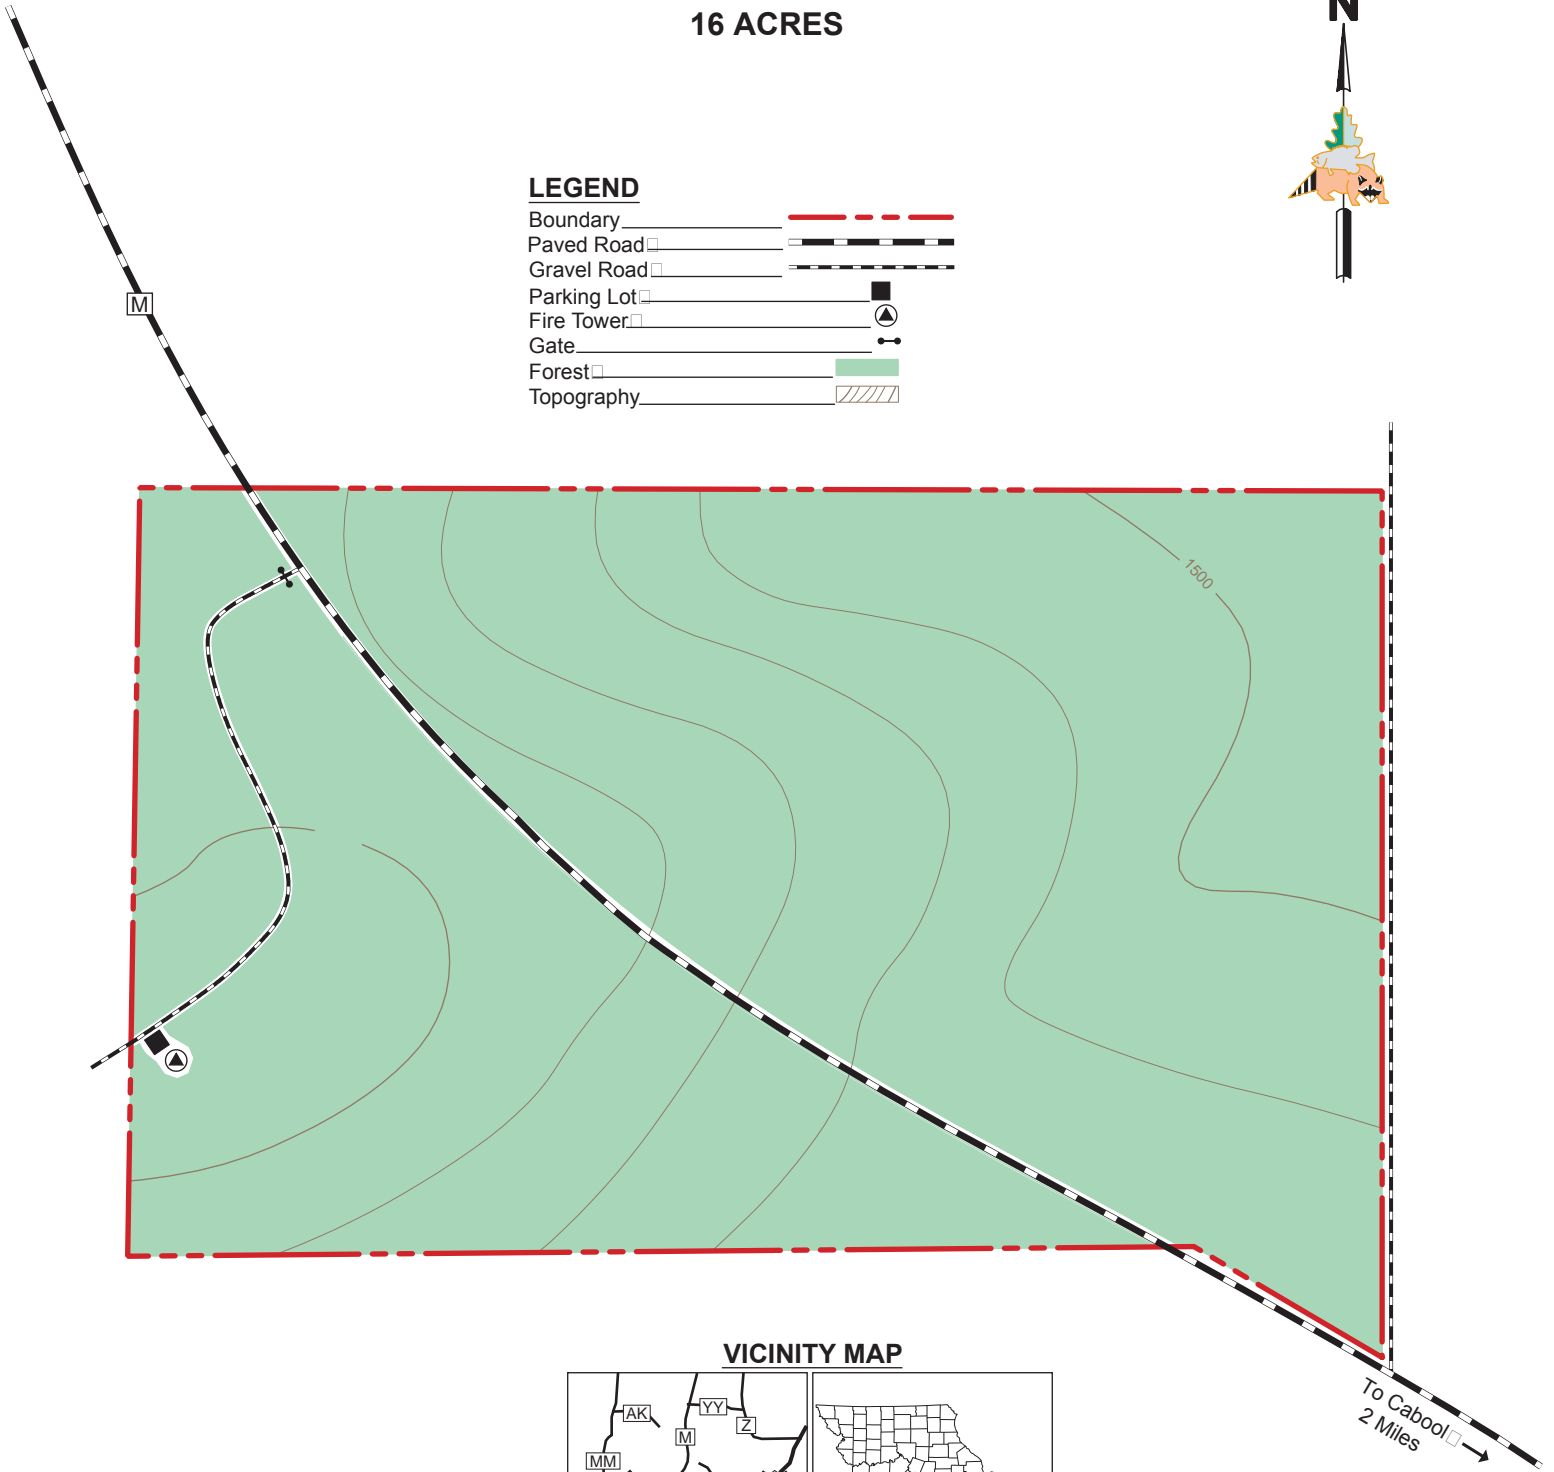

# CABOOL TOWERSITE

TEXAS COUNTY  
16 ACRES

## LEGEND

- Boundary
- Paved Road
- Gravel Road
- Parking Lot
- Fire Tower
- Gate
- Forest
- Topography

## VICINITY MAP

## SCALE