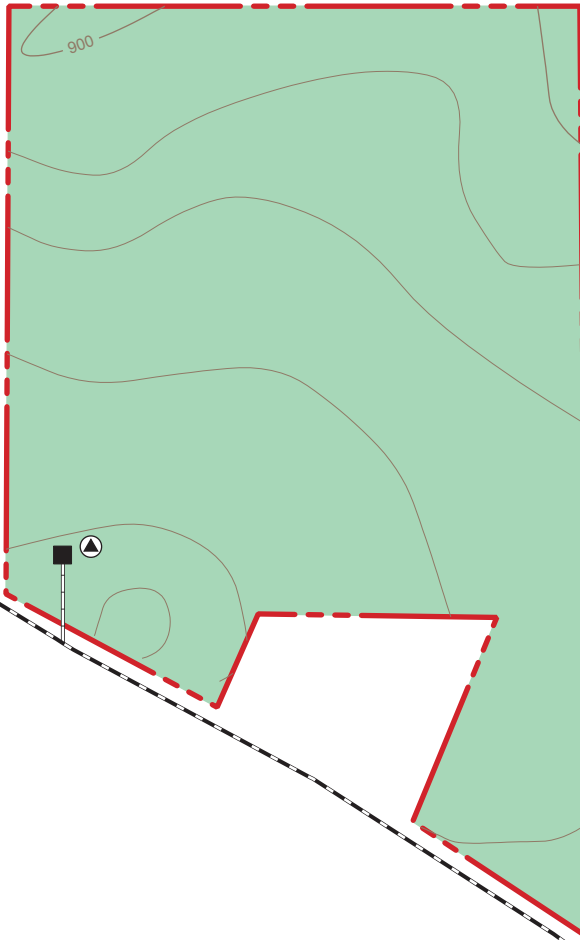

FREEBURG TOWERSITE

MARIES COUNTY
12 ACRES

VICINITY MAP

LEGEND

| | |
|-------------|--|
| Boundary | |
| Paved Road | |
| Gravel Road | |
| Access Road | |
| Parking Lot | |
| Fire Tower | |
| Forest | |
| Topography | |

63

SCALE