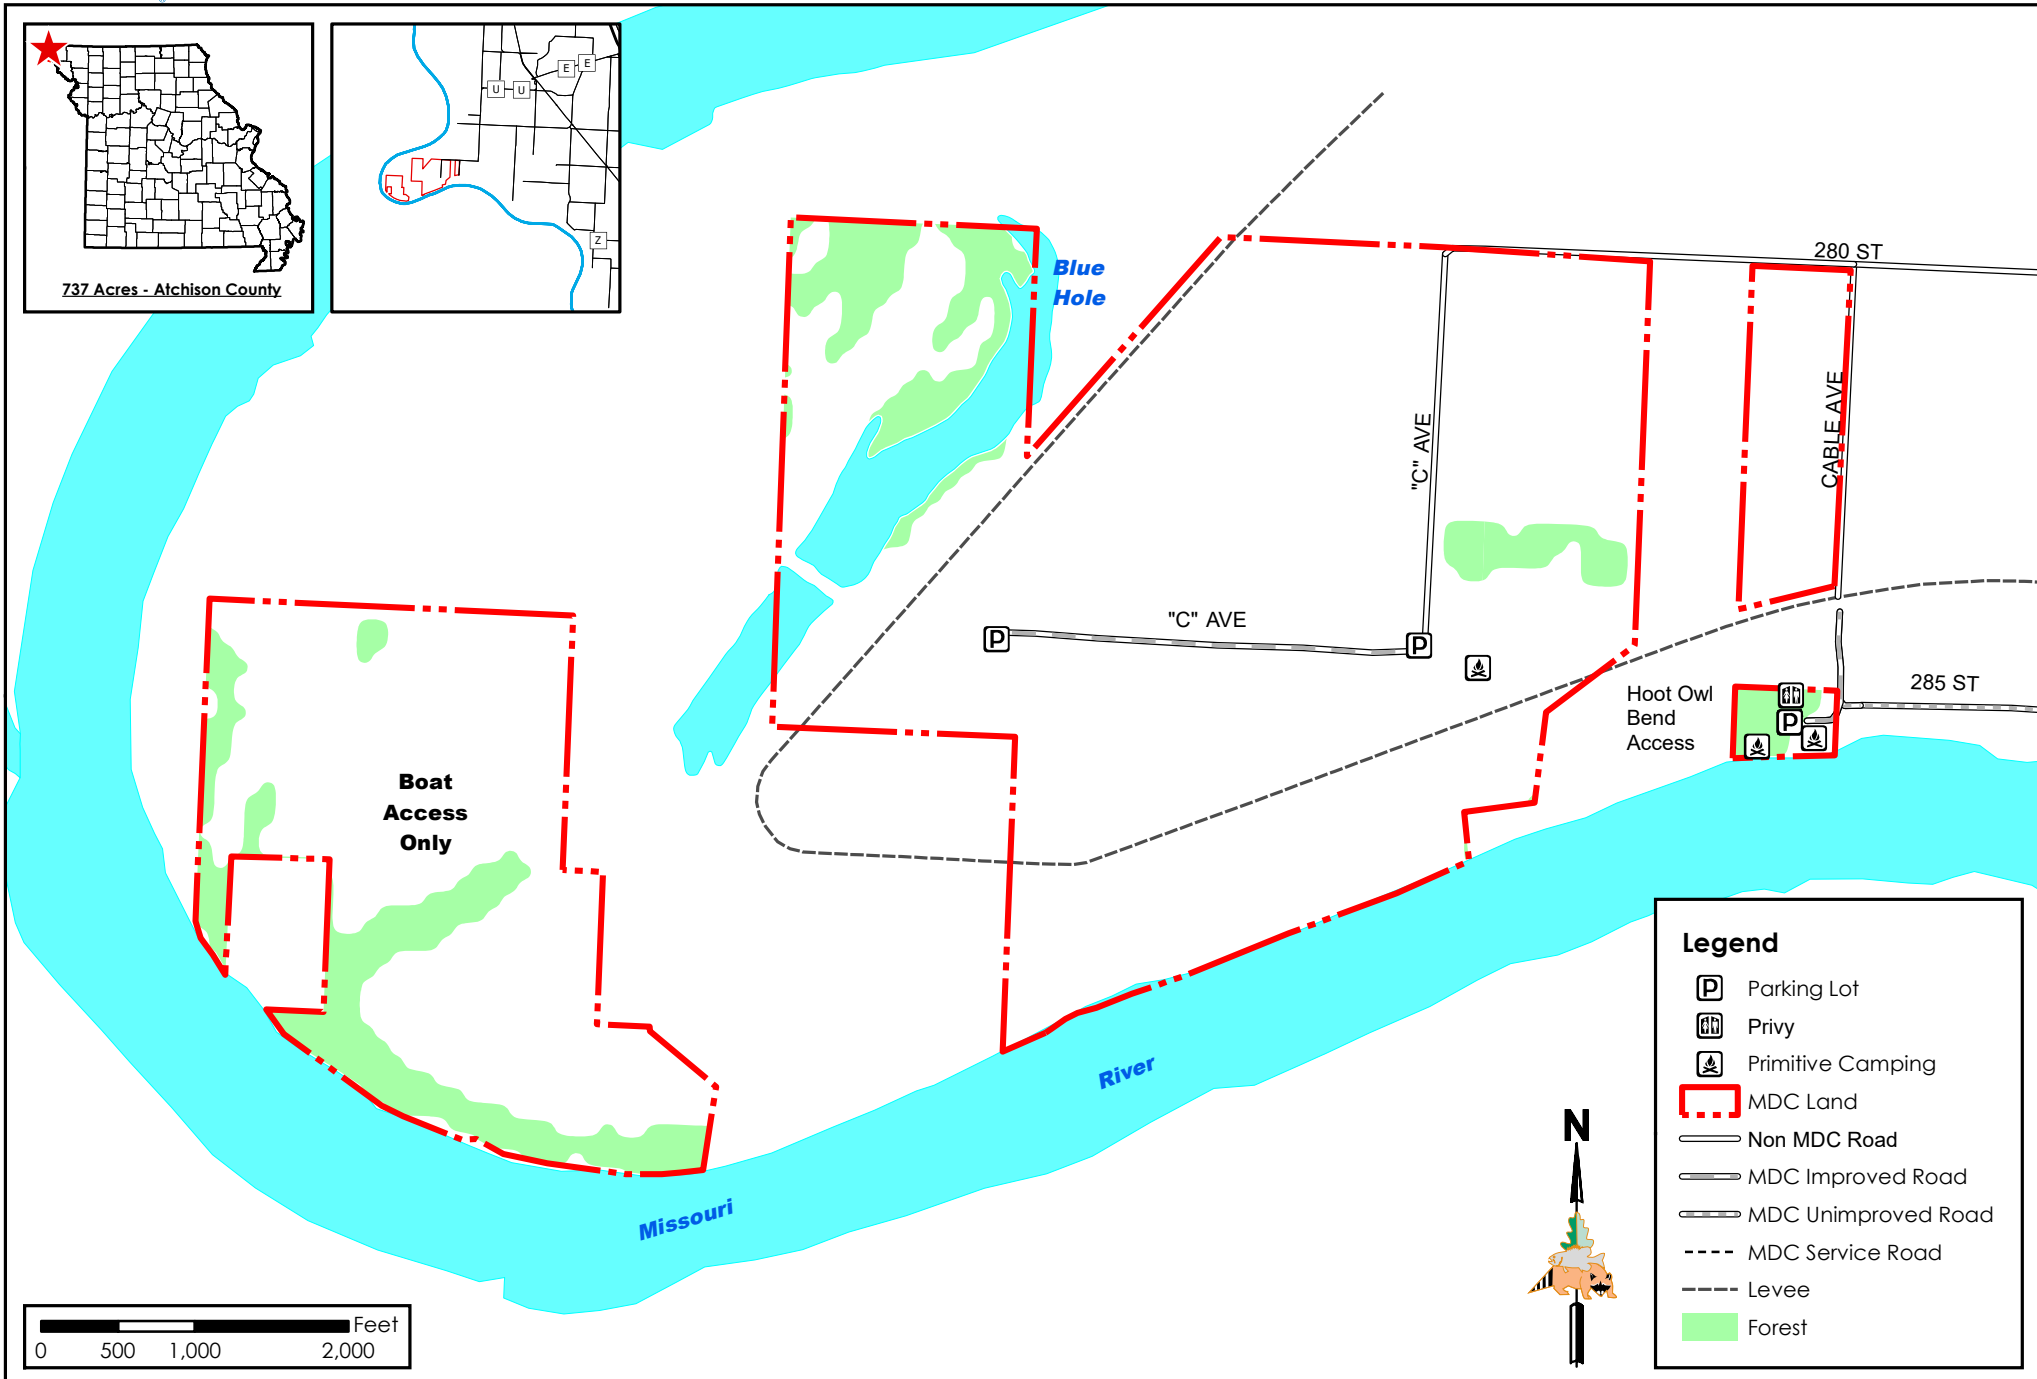

Aspinwall Bend Conservation Area

Conservation Commission of the State of Missouri ©

Last Updated - 6/25/2020

737 Acres - Atchison County

Legend

- Parking Lot
- Privy
- Primitive Camping
- MDC Land
- Non MDC Road
- MDC Improved Road
- MDC Unimproved Road
- MDC Service Road
- Levee
- Forest

MAP DISCLAIMER: Although all data in this map have been compiled by the Missouri Department of Conservation, no warranty, expressed or implied, is made by the department as to the accuracy of the data and related materials. The act of distribution shall not constitute any such warranty, and no responsibility is assumed by the department in the use of these data or related materials.