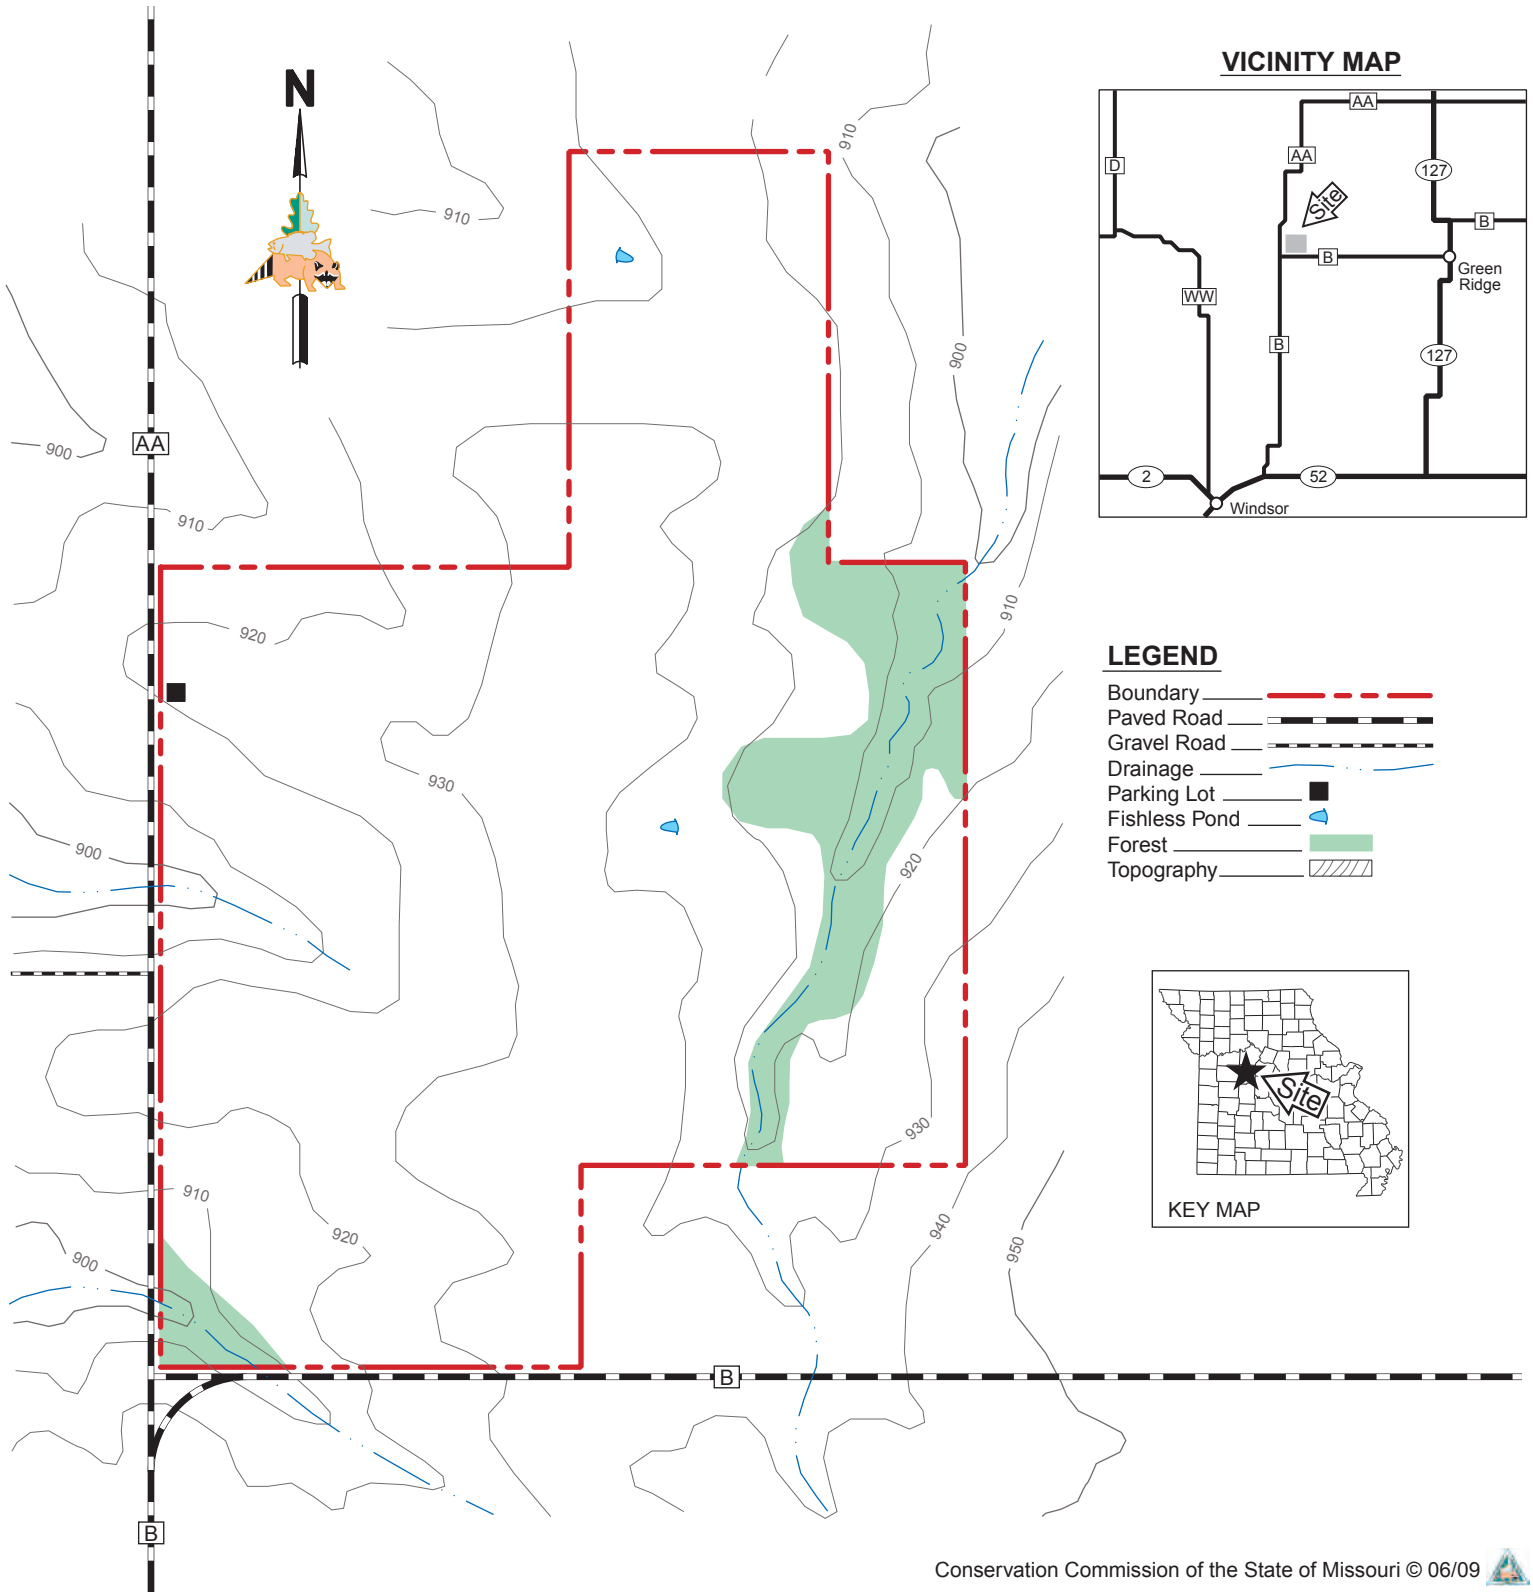

# HARTWELL CONSERVATION AREA

PETTIS COUNTY  
166 ACRES

SCALE

VICINITY MAP

## LEGEND

- Boundary
- Paved Road
- Gravel Road
- Drainage
- Parking Lot
- Fishless Pond
- Forest
- Topography