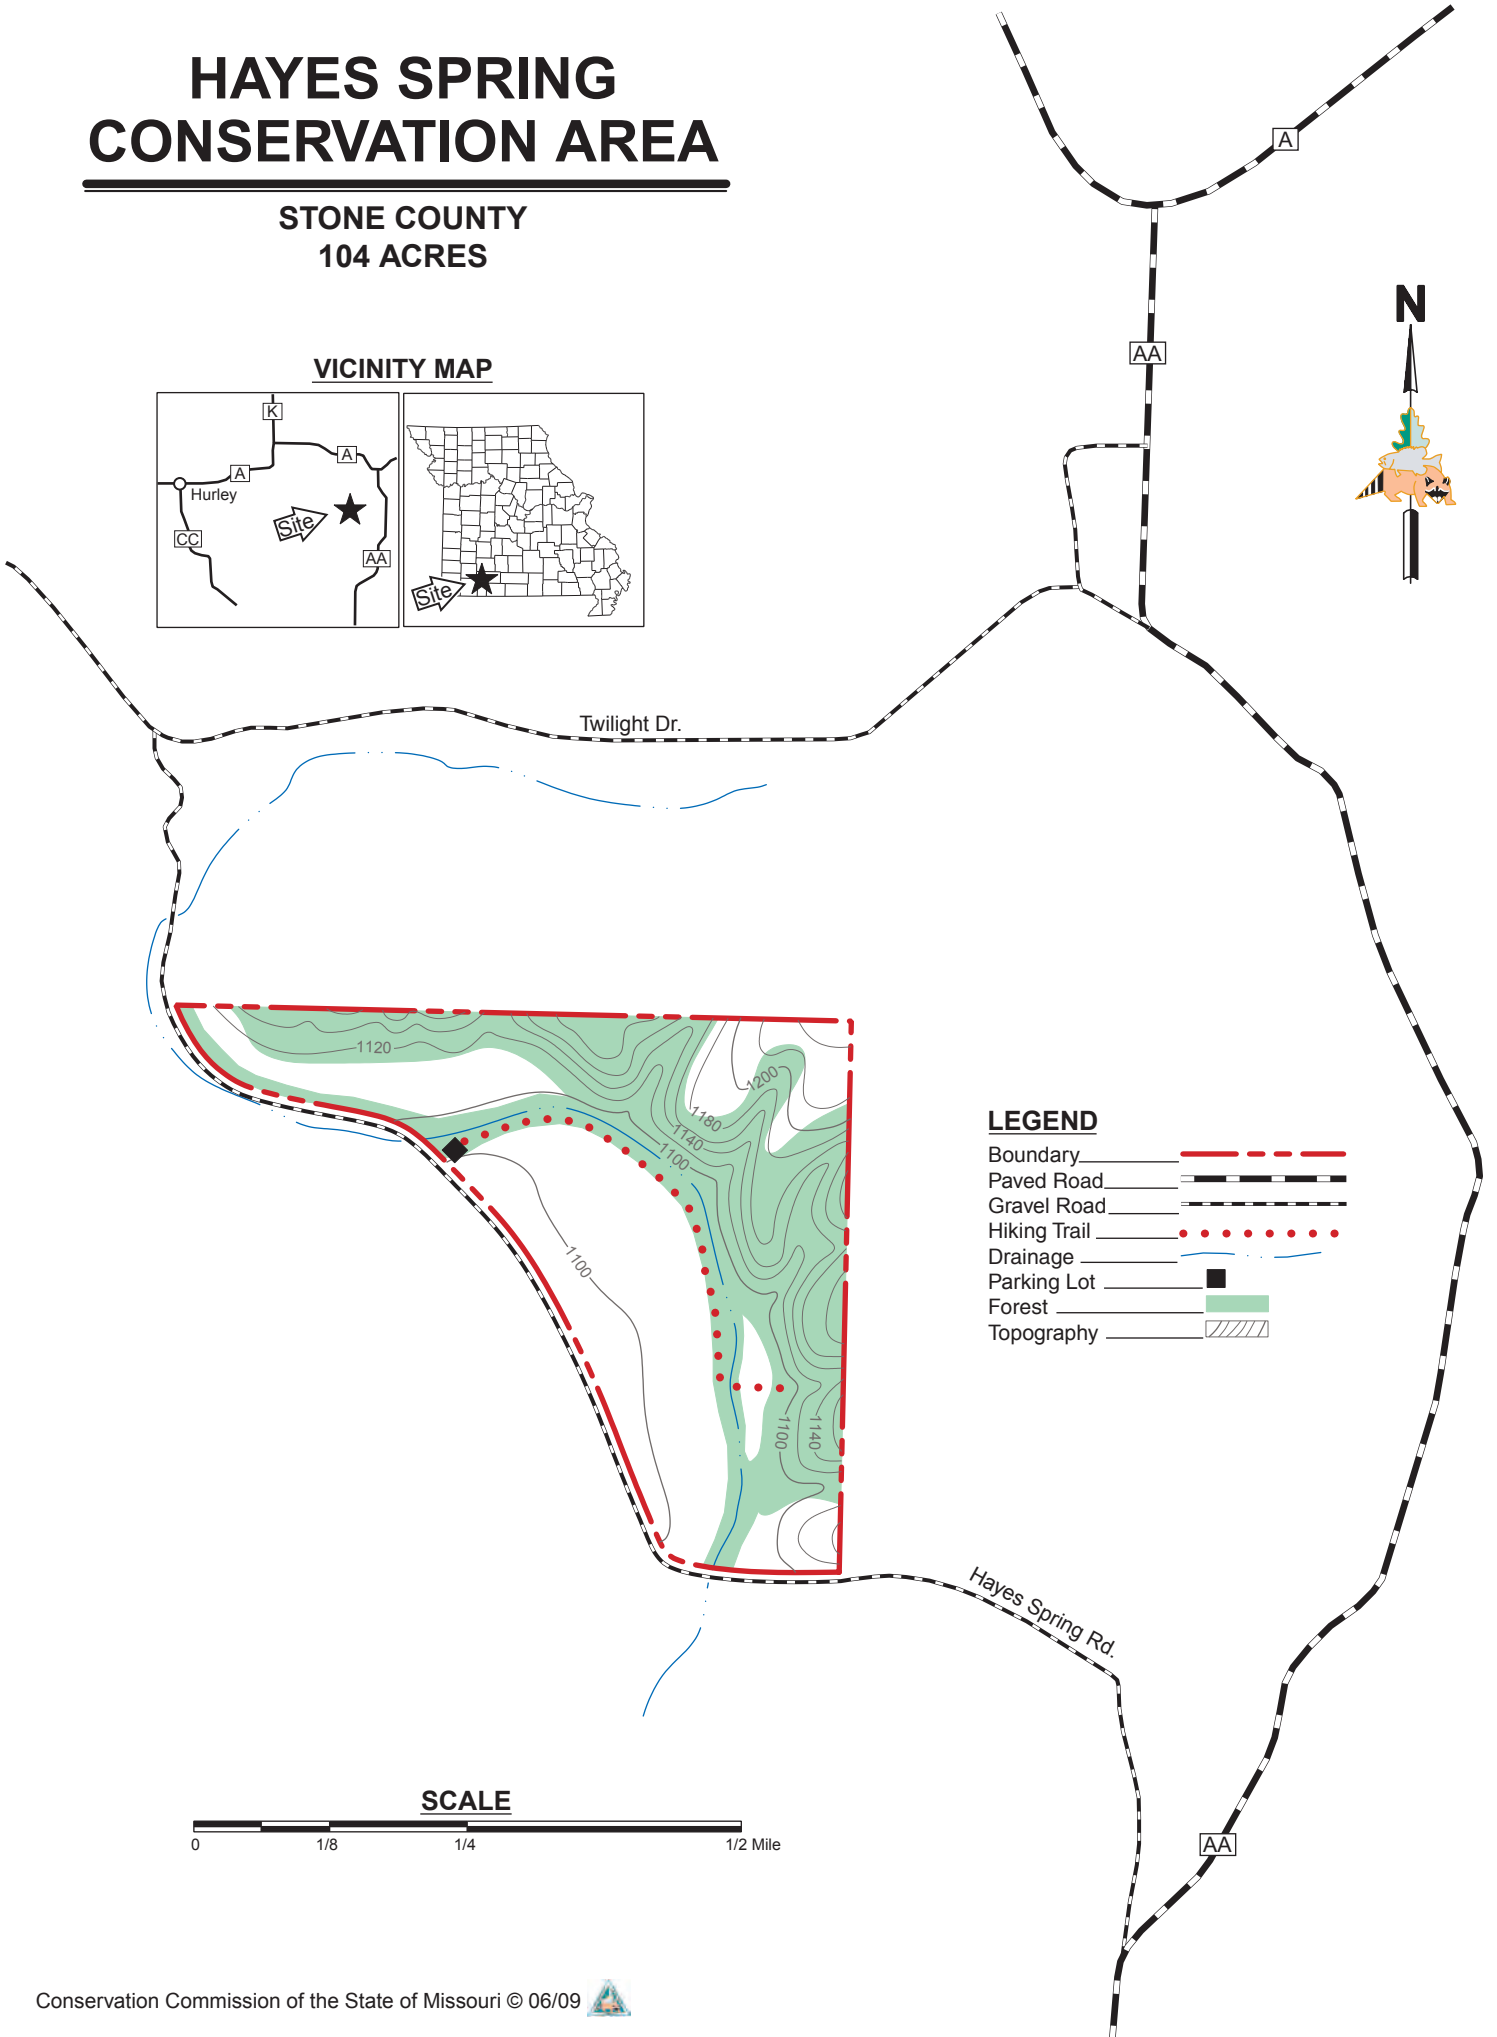

HAYES SPRING CONSERVATION AREA

STONE COUNTY
104 ACRES

VICINITY MAP

LEGEND

- Boundary
- Paved Road
- Gravel Road
- Hiking Trail
- Drainage
- Parking Lot
- Forest
- Topography

SCALE