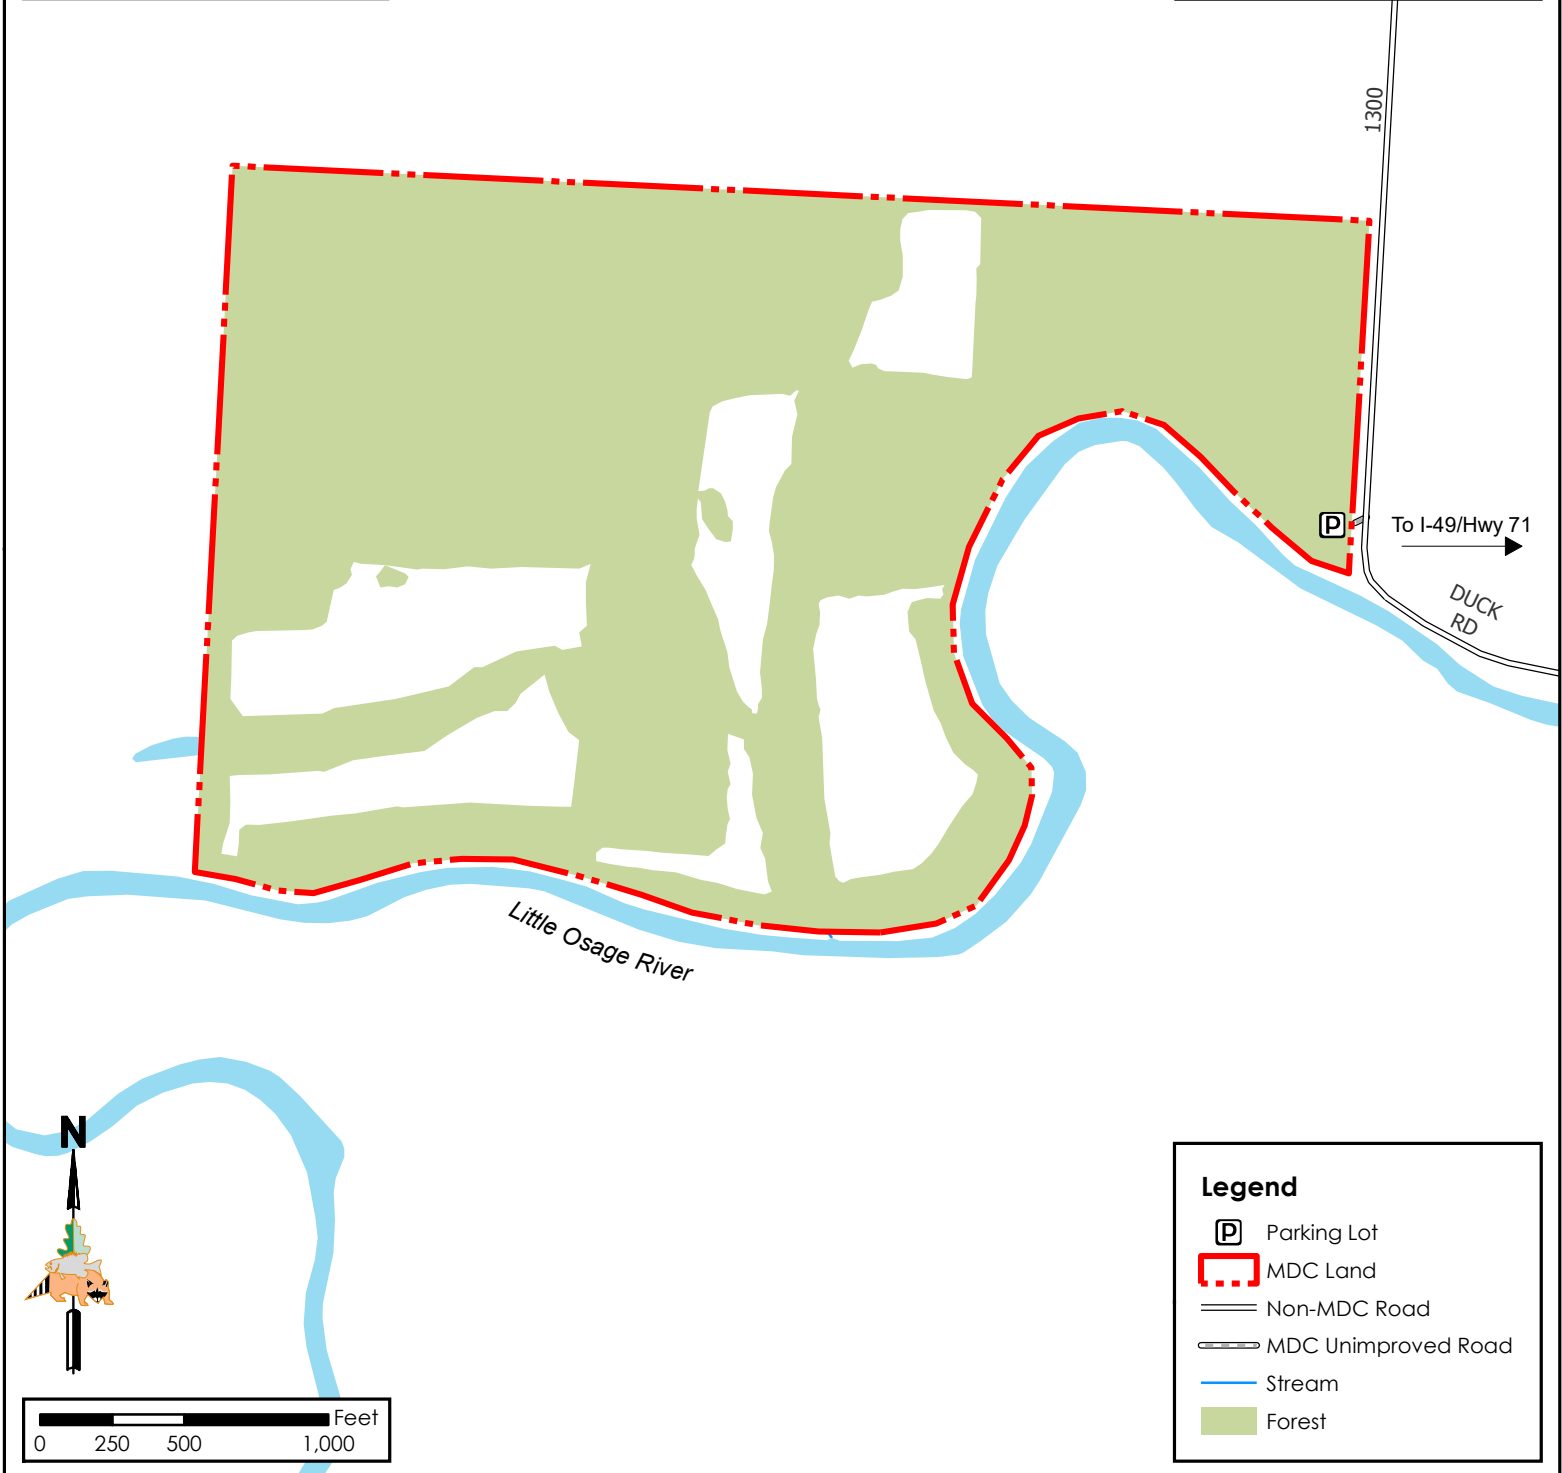

Balltown Access

Conservation Commission of the State of Missouri ©

Last Updated - 7/13/2021

Legend

- Parking Lot
- MDC Land
- Non-MDC Road
- MDC Unimproved Road
- Stream
- Forest

MAP DISCLAIMER: Although all data in this map have been compiled by the Missouri Department of Conservation, no warranty, expressed or implied, is made by the department as to the accuracy of the data and related materials. The act of distribution shall not constitute any such warranty, and no responsibility is assumed by the department in the use of these data or related materials.