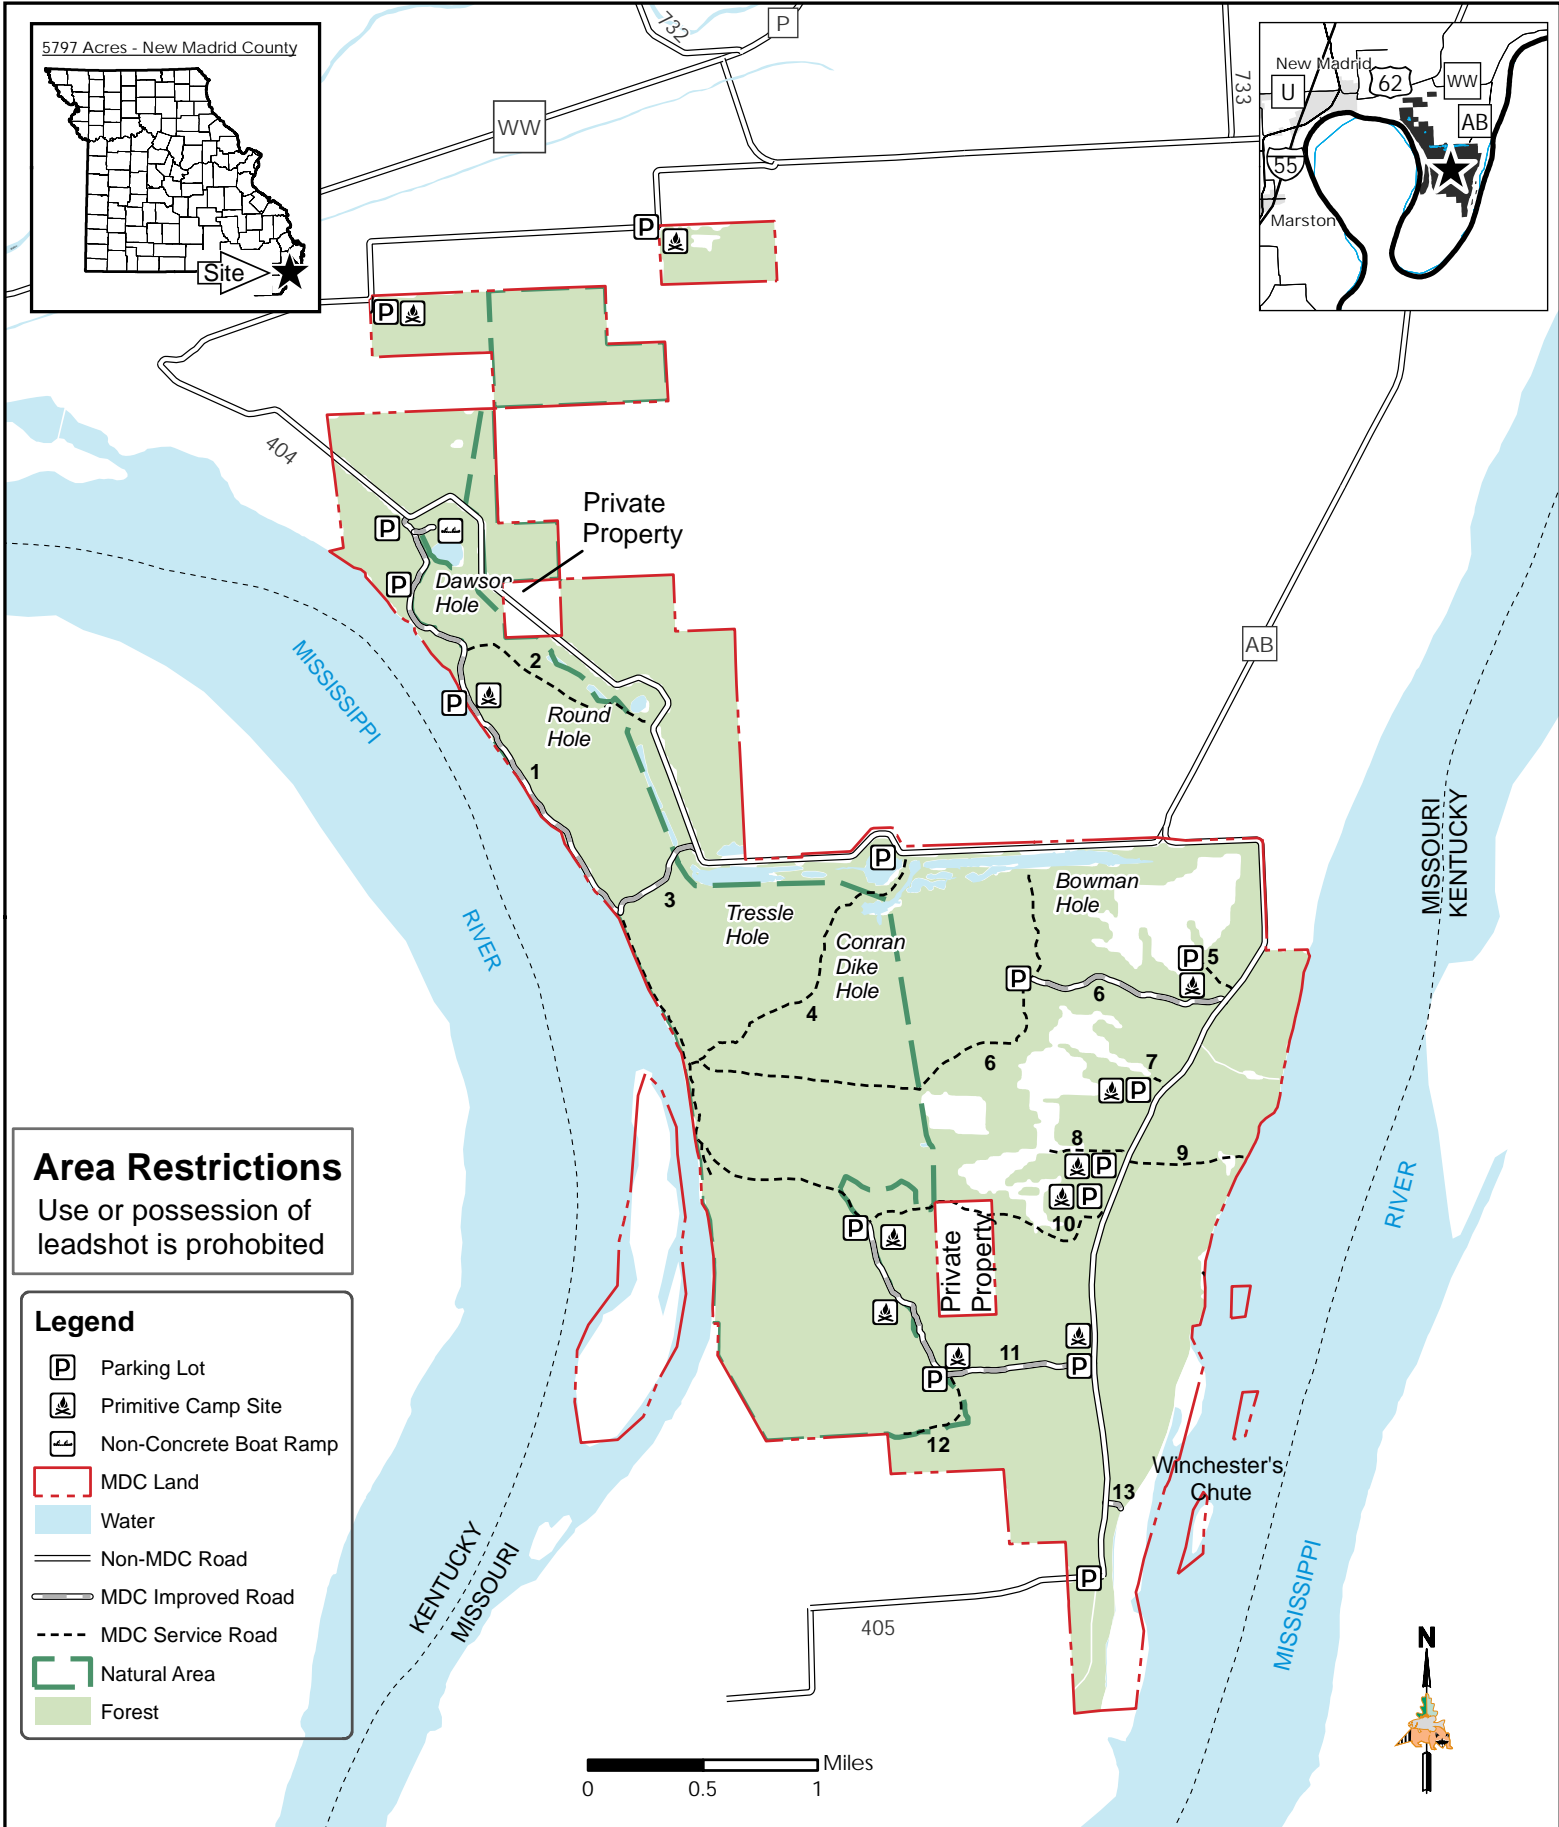

Donaldson Point Conservation Area

Conservation Commission of the State of Missouri ©

Last Updated - 11/9/2023

MAP DISCLAIMER: Although all data in this map have been compiled by the Missouri Department of Conservation, no warranty, expressed or implied, is made by the department as to the accuracy of the data and related materials. The act of distribution shall not constitute any such warranty, and no responsibility is assumed by the department in the use of these data or related materials.