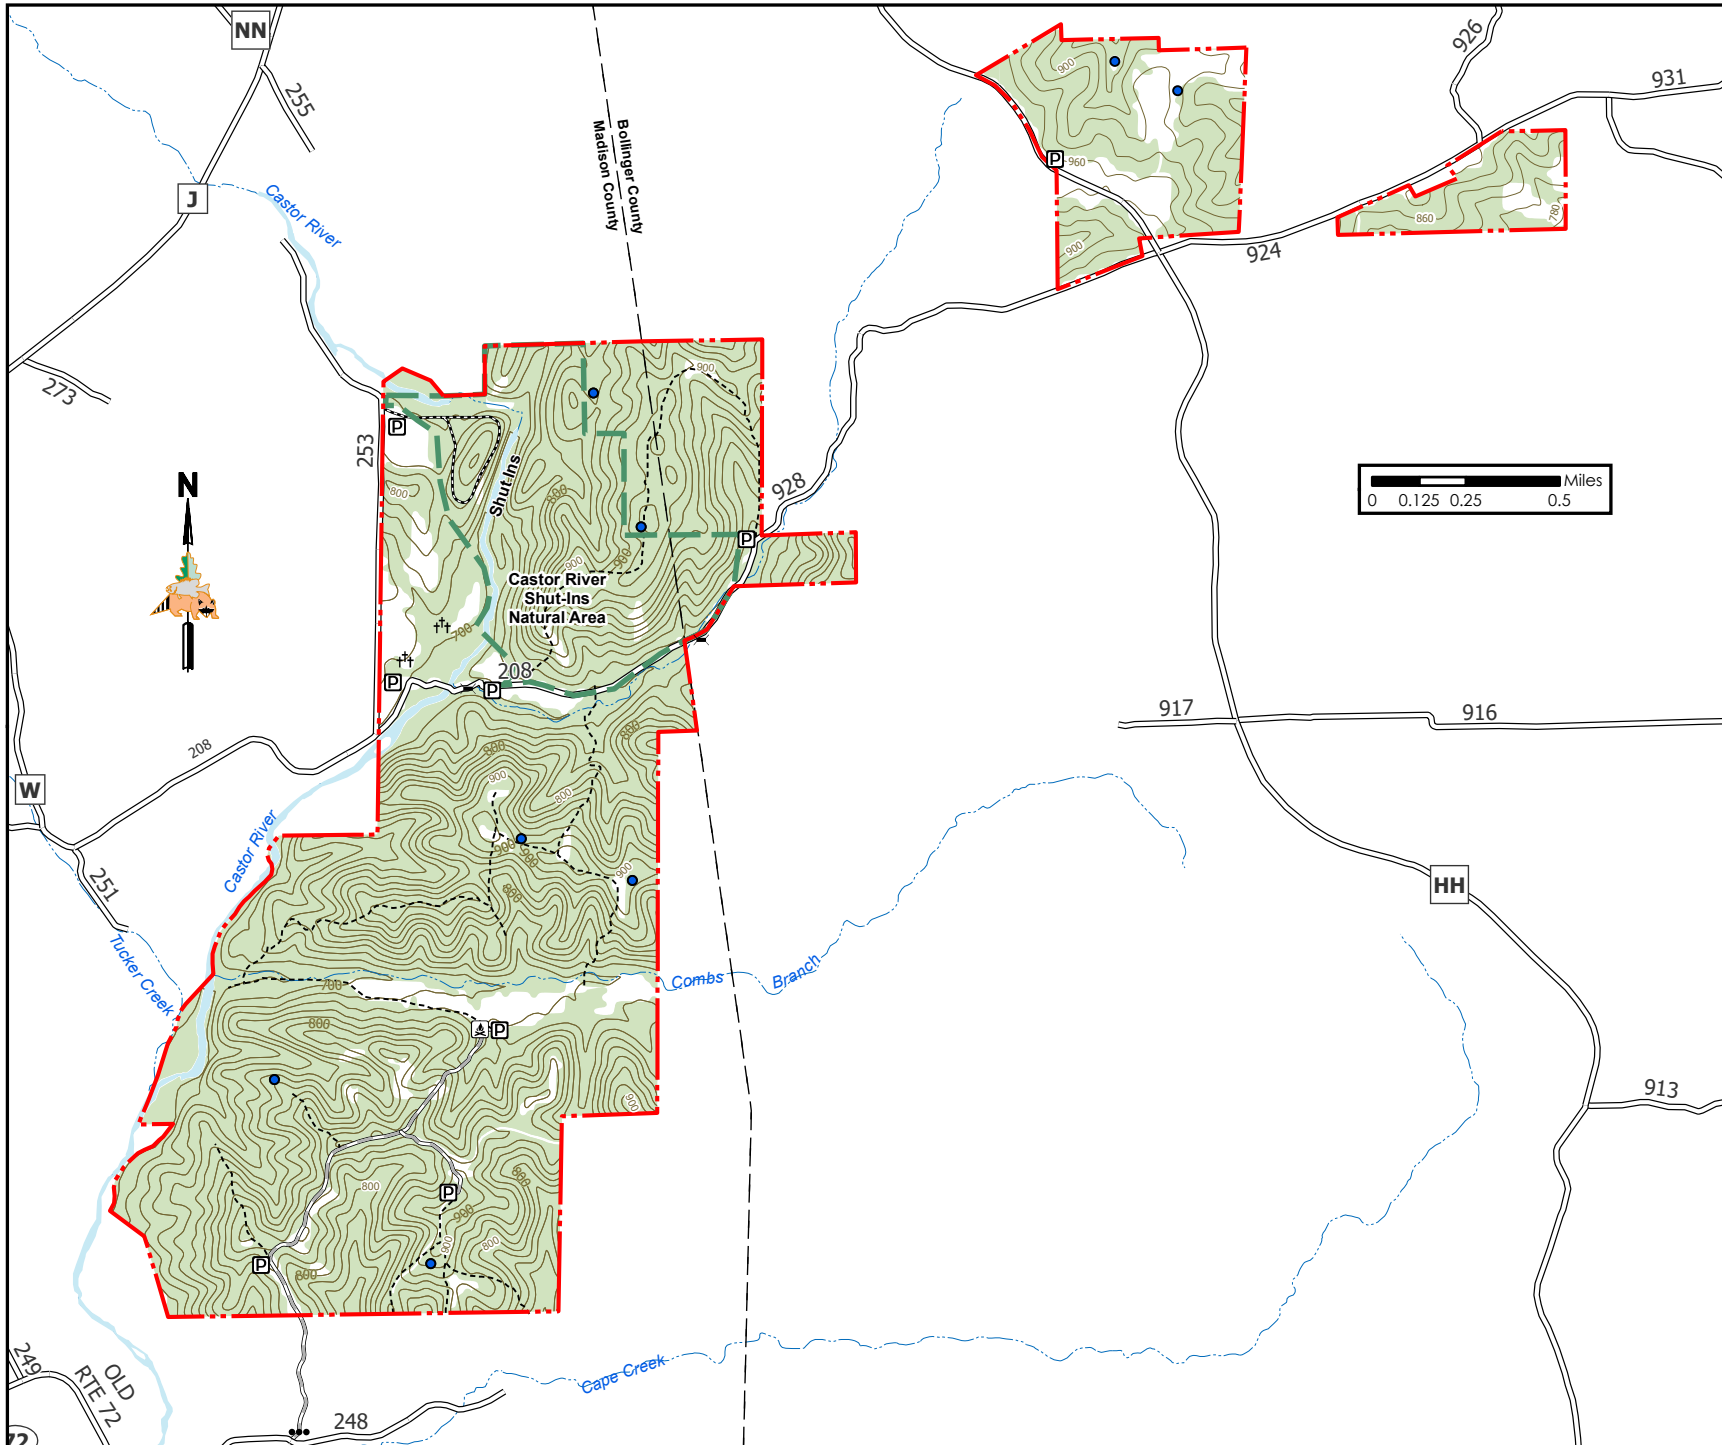

Amidon Memorial Conservation Area

Conservation Commission of the State of Missouri ©
1632 Acres - Bollinger/Madison Counties - Last Updated - 10/2/2023

Legend

- Cemetery
- Wildlife Water Hole
- Deep Ford
- Parking Lot
- Primitive Camping
- Non-MDC Road
- MDC Improved Road
- MDC Service Road
- Stream
- Hiking Trail
- Elevation Contour, 20'
- Water
- MDC Land
- Natural Area
- Forest

MAP DISCLAIMER: Although all data in this map have been compiled by the Missouri Department of Conservation, no warranty, expressed or implied, is made by the department as to the accuracy of the data and related materials. The act of distribution shall not constitute any such warranty, and no responsibility is assumed by the department in the use of these data or related materials.