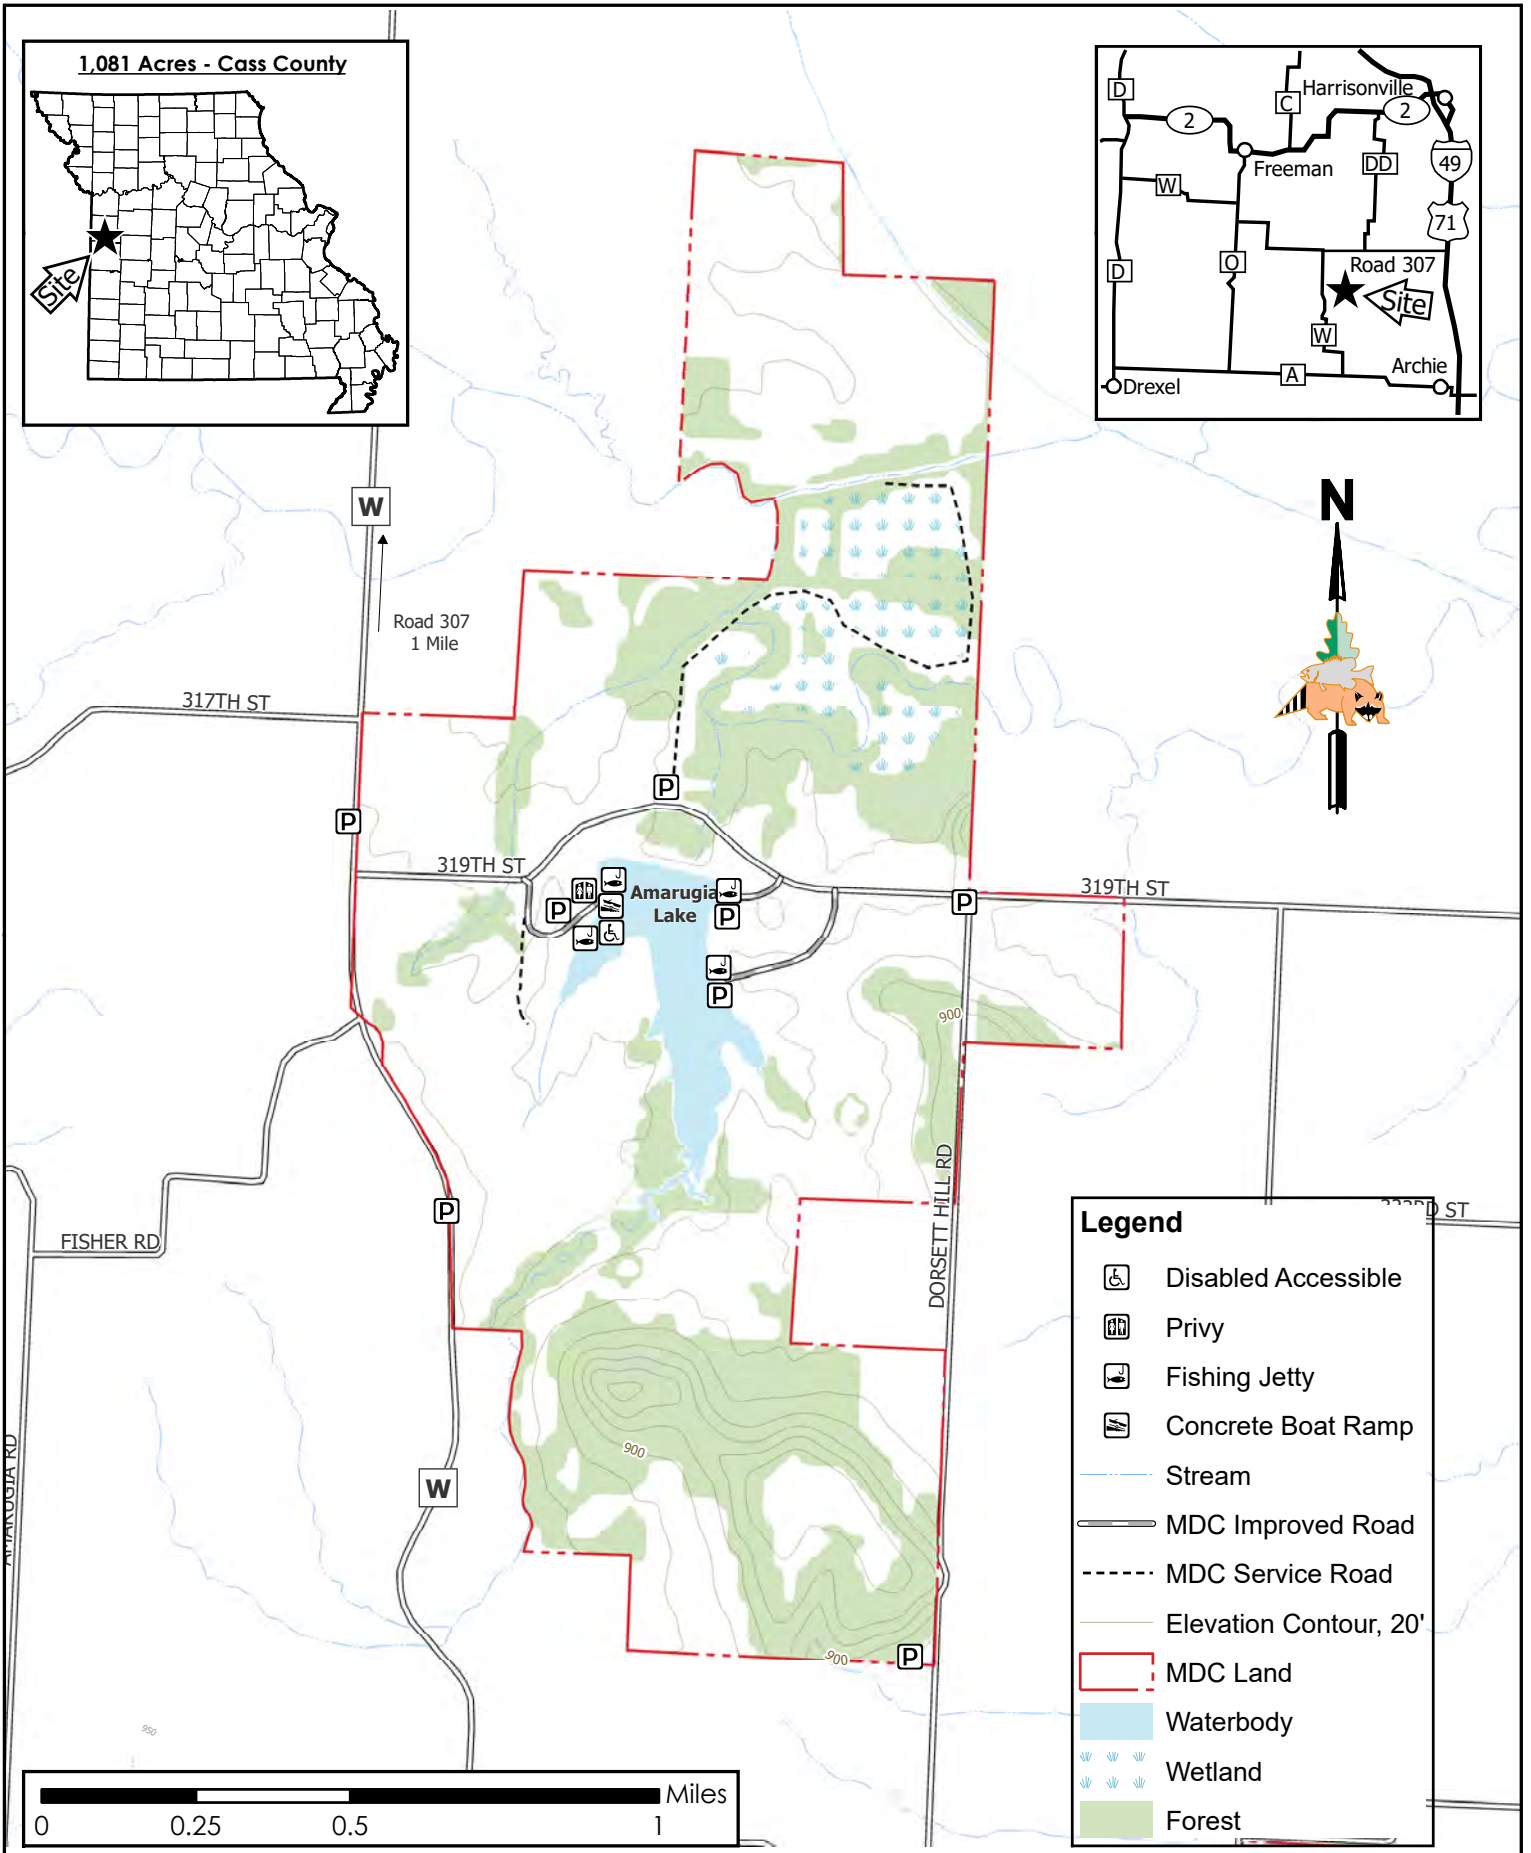

# Amarugia Highlands Conservation Area

Conservation Commission of the State of Missouri ©

Last Updated - 8/19/2022

MAP DISCLAIMER: Although all data in this map have been compiled by the Missouri Department of Conservation, no warranty, expressed or implied, is made by the department as to the accuracy of the data and related materials. The act of distribution shall not constitute any such warranty, and no responsibility is assumed by the department in the use of these data or related materials.