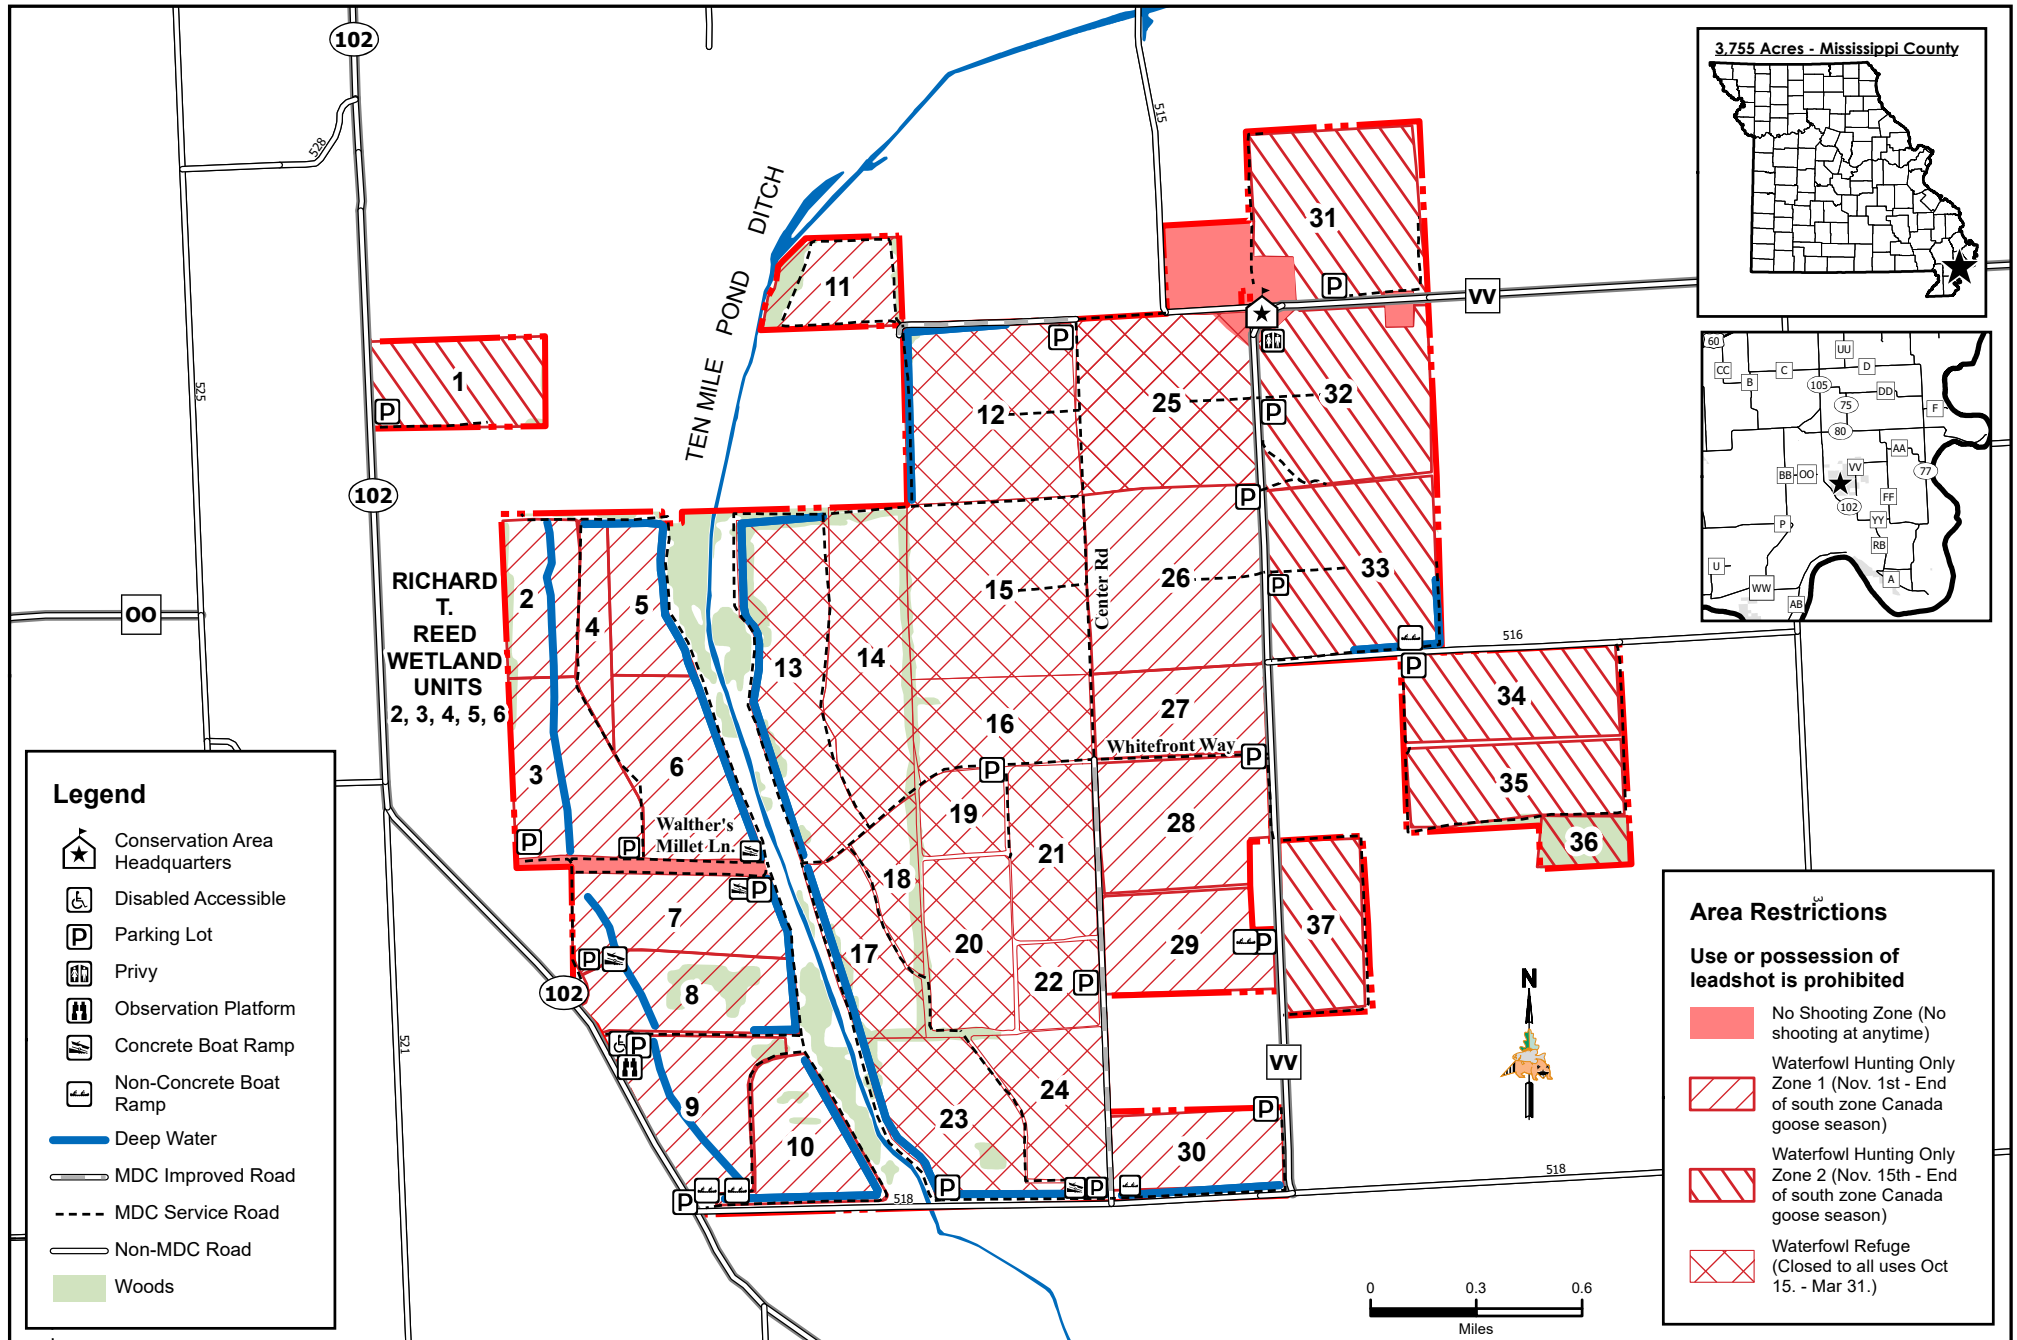

# Ten Mile Pond Conservation Area

Conservation Commission of the State of Missouri ©

Last Updated - 3/5/2024

MAP DISCLAIMER: Although all data in this map have been compiled by the Missouri Department of Conservation, no warranty, expressed or implied, is made by the department as to the accuracy of the data and related materials. The act of distribution shall not constitute any such warranty, and no responsibility is assumed by the department in the use of these data or related materials.