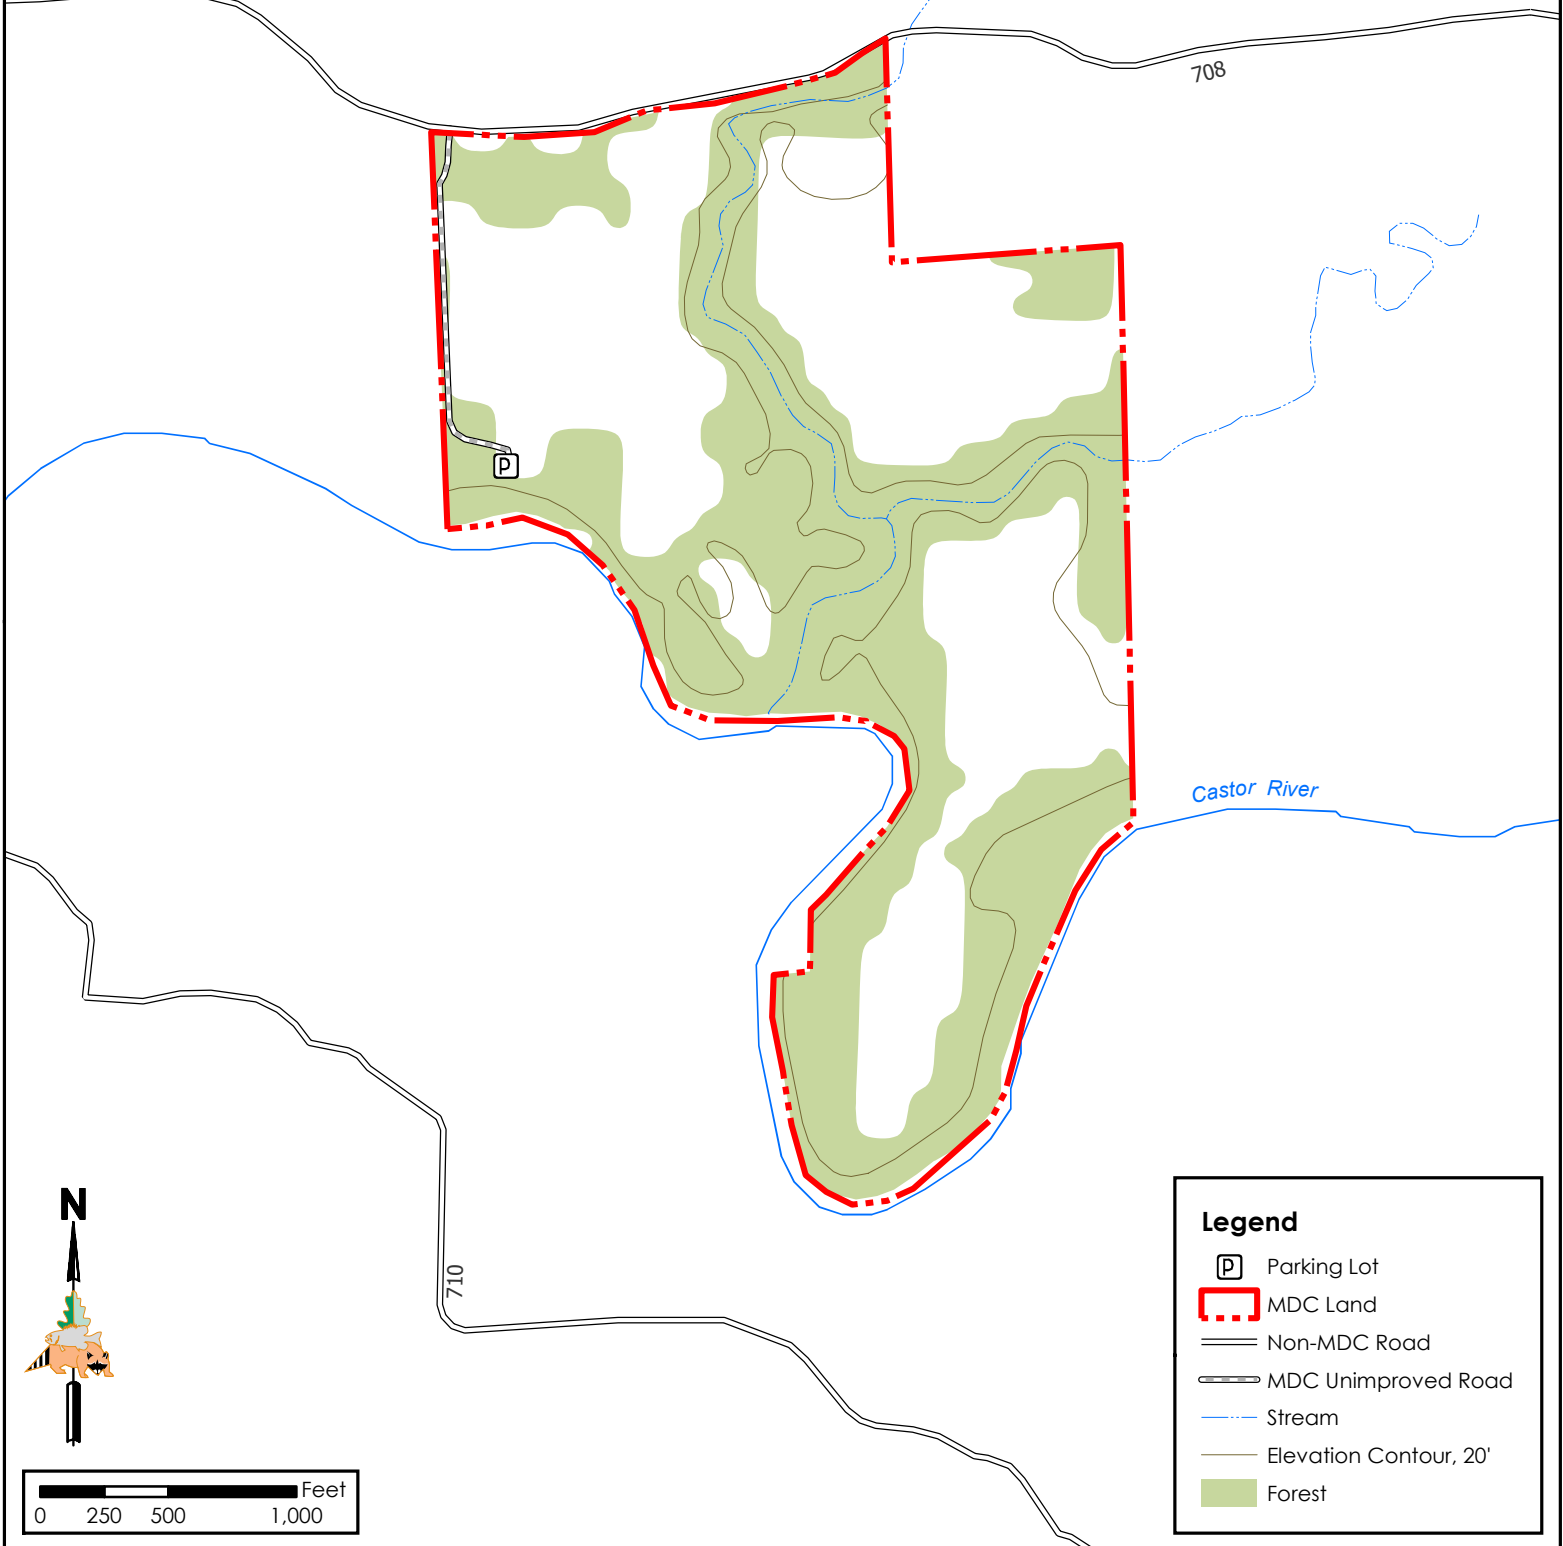

Sweetgum Access

Conservation Commission of the State of Missouri ©

Last Updated - 6/2/2021

161 Acres - Bollinger County

MAP DISCLAIMER: Although all data in this map have been compiled by the Missouri Department of Conservation, no warranty, expressed or implied, is made by the department as to the accuracy of the data and related materials. The act of distribution shall not constitute any such warranty, and no responsibility is assumed by the department in the use of these data or related materials.