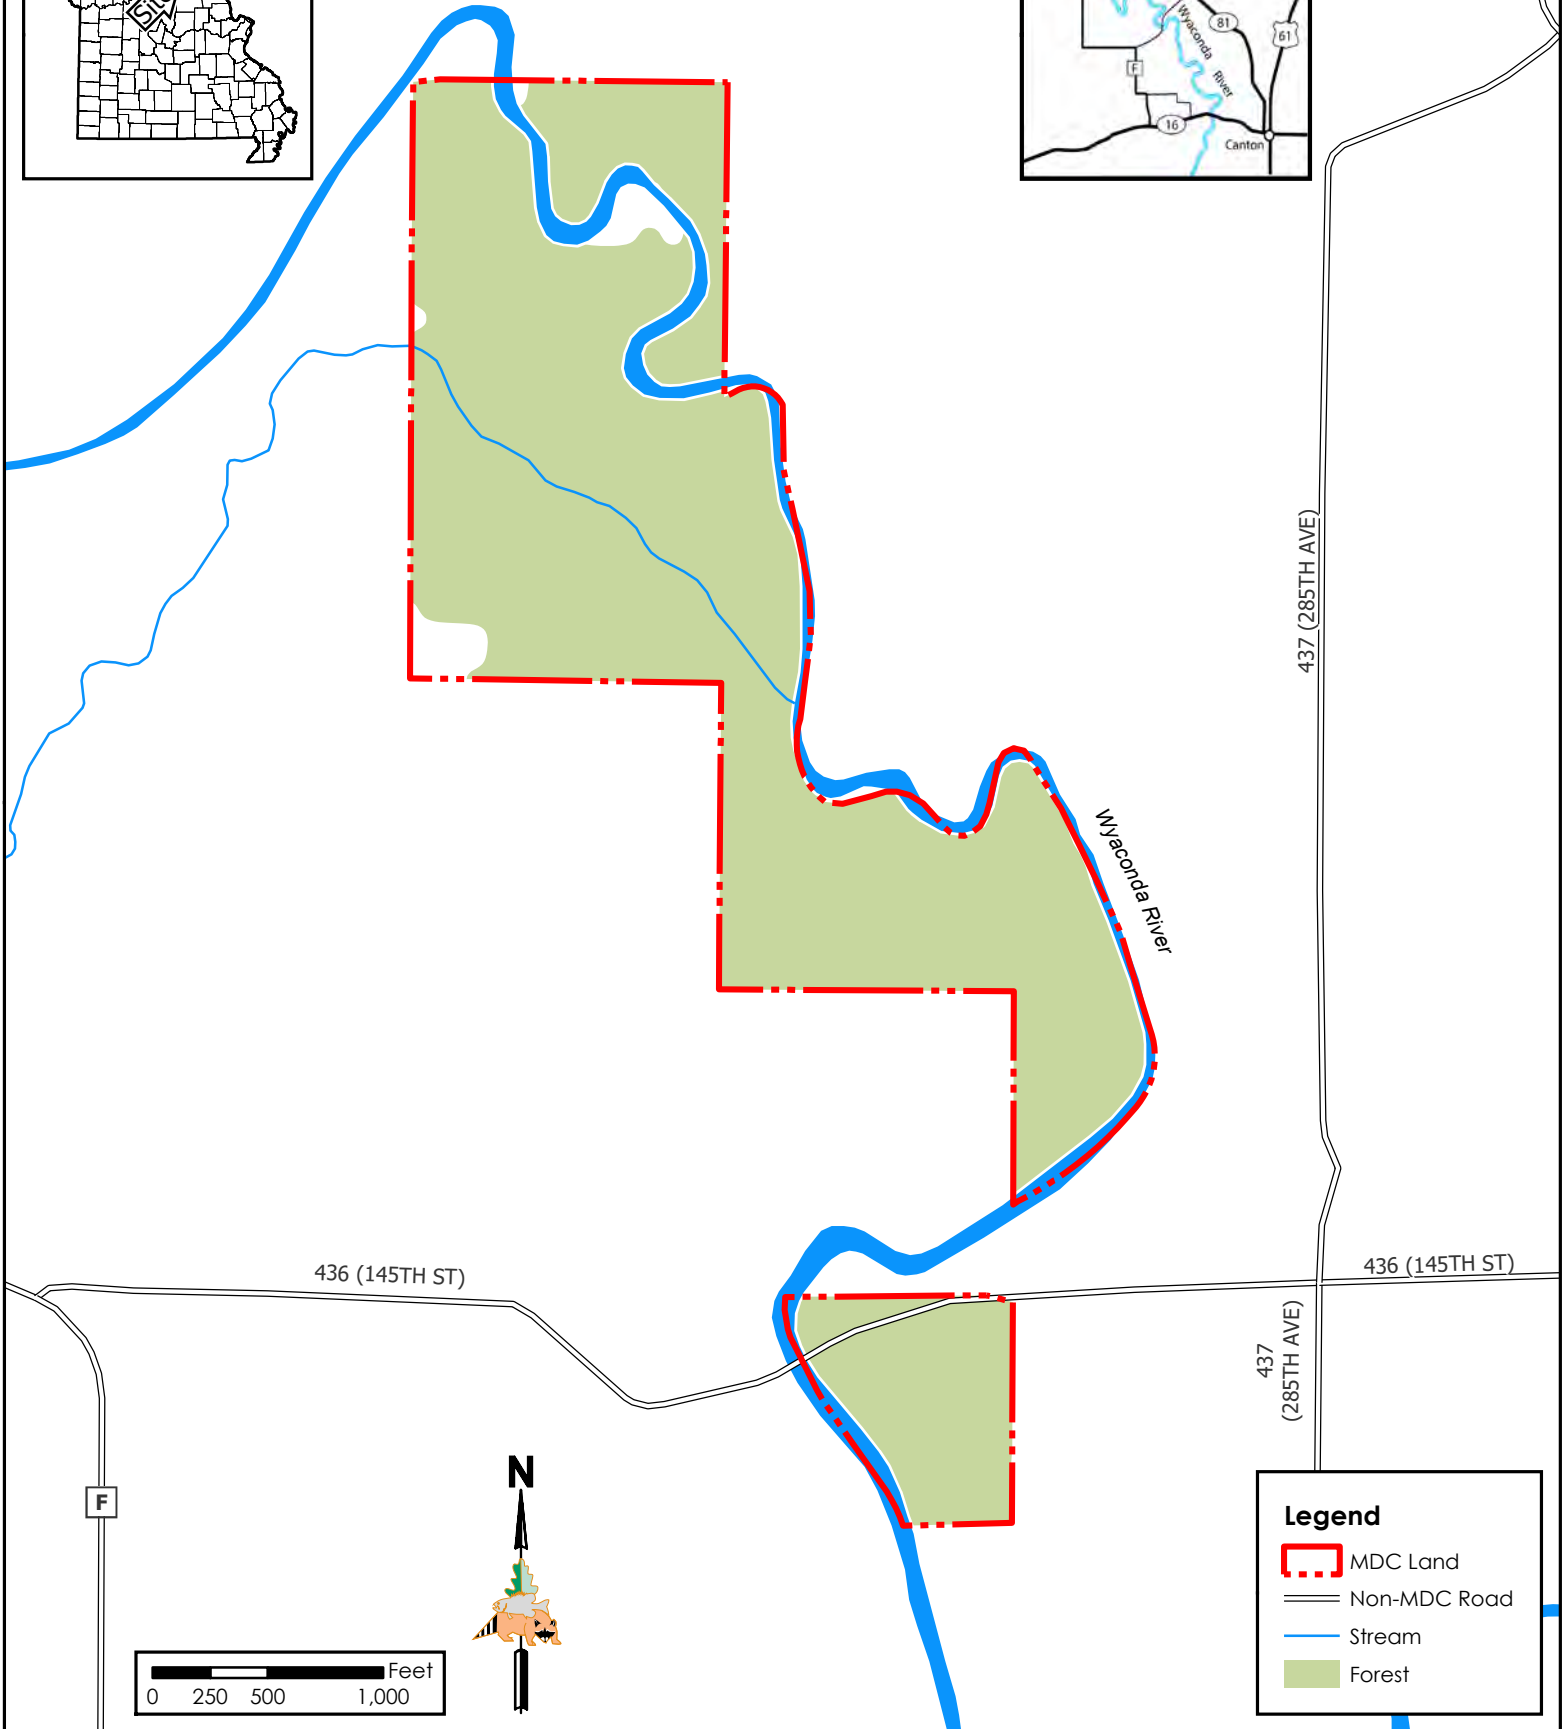

# Wyaconda Crossing Conservation Area

Conservation Commission of the State of Missouri ©

Last Updated - 7/14/2021

**Legend**

- MDC Land
- Non-MDC Road
- Stream
- Forest

MAP DISCLAIMER: Although all data in this map have been compiled by the Missouri Department of Conservation, no warranty, expressed or implied, is made by the department as to the accuracy of the data and related materials. The act of distribution shall not constitute any such warranty, and no responsibility is assumed by the department in the use of these data or related materials.