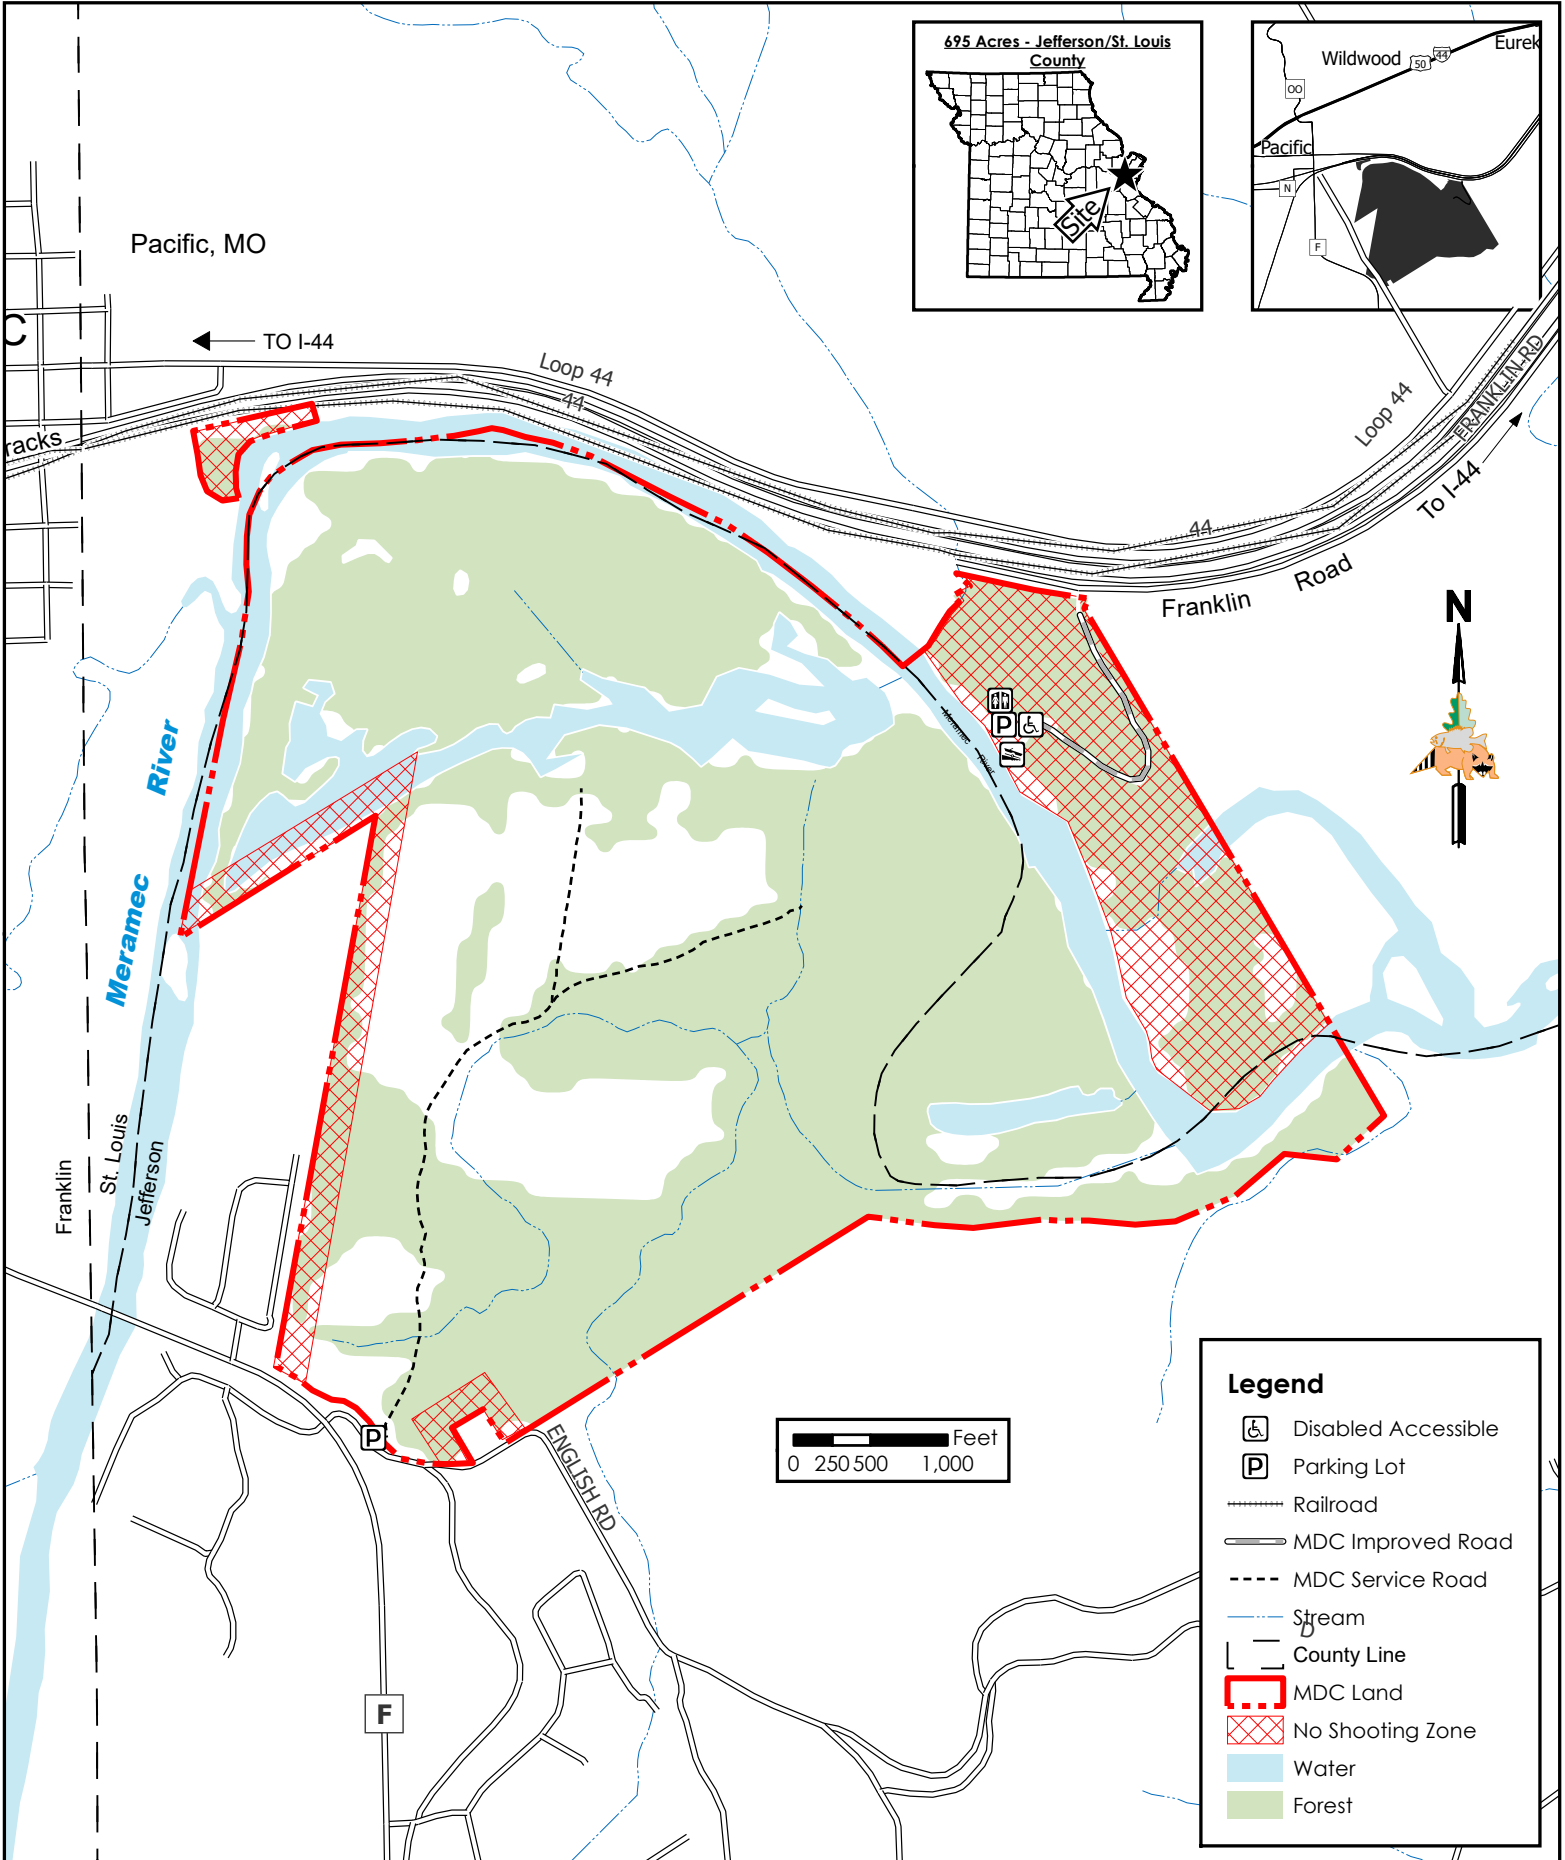

Pacific Palisades Conservation Area

Conservation Commission of the State of Missouri ©

Last Updated - 9/29/2023

Legend

- Disabled Accessible
- Parking Lot
- Railroad
- MDC Improved Road
- MDC Service Road
- Stream
- County Line
- MDC Land
- No Shooting Zone
- Water
- Forest

MAP DISCLAIMER: Although all data in this map have been compiled by the Missouri Department of Conservation, no warranty, expressed or implied, is made by the department as to the accuracy of the data and related materials. The act of distribution shall not constitute any such warranty, and no responsibility is assumed by the department in the use of these data or related materials.