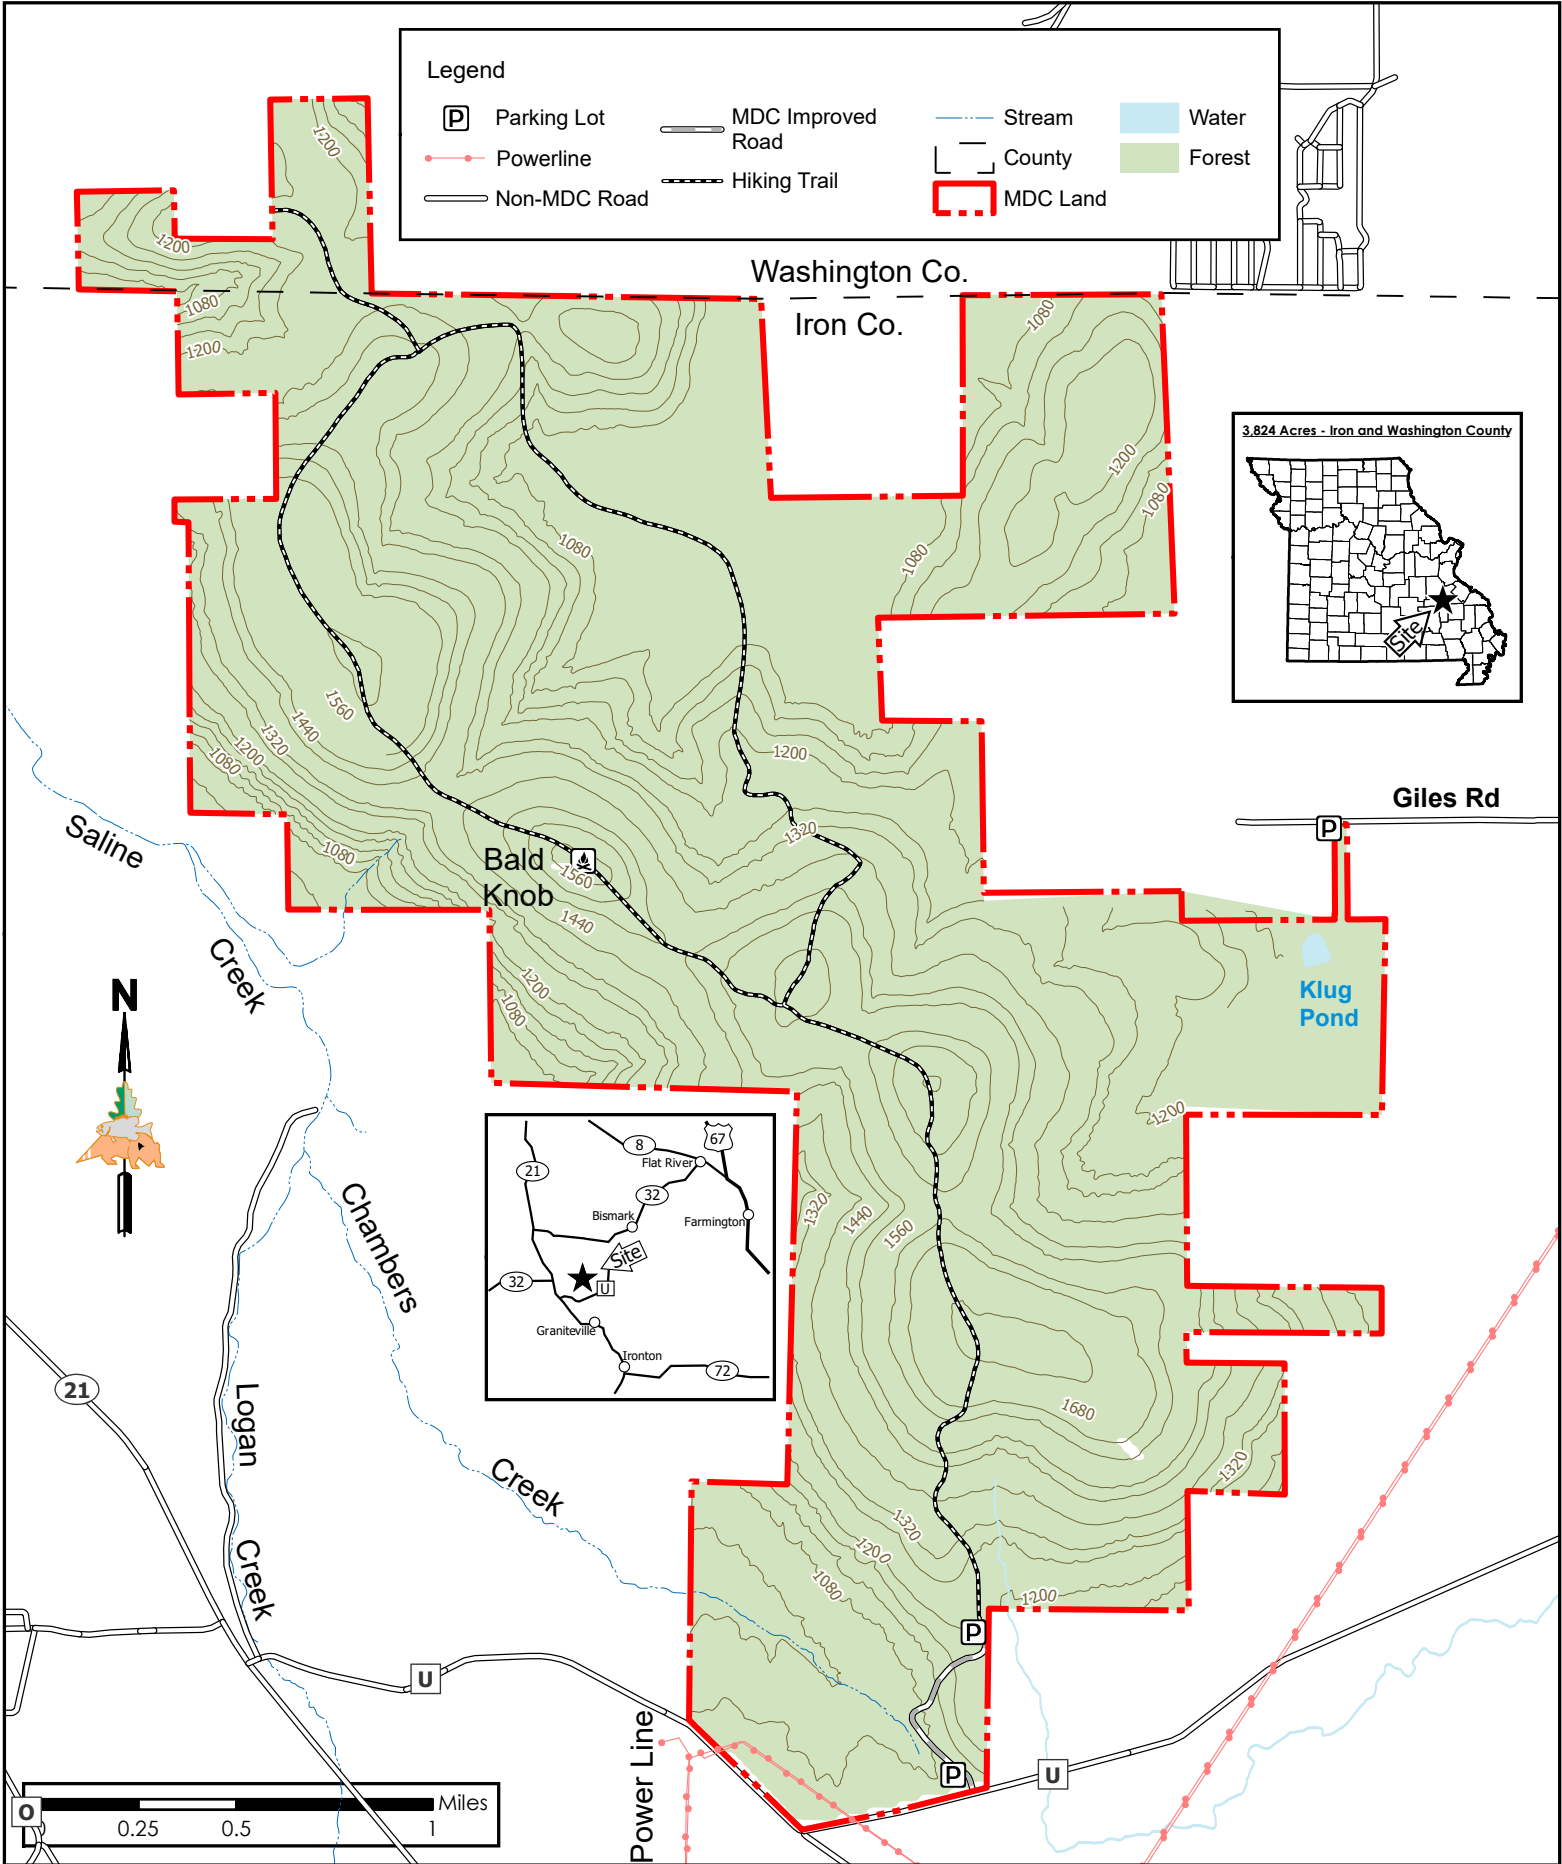

Buford Mountain CA

Conservation Commission of the State of Missouri ©

Last Updated - 9/29/2023

Legend

- Parking Lot
- Powerline
- Non-MDC Road
- MDC Improved Road
- Hiking Trail
- Stream
- Water
- Forest
- County
- MDC Land

MAP DISCLAIMER: Although all data in this map have been compiled by the Missouri Department of Conservation, no warranty, expressed or implied, is made by the department as to the accuracy of the data and related materials. The act of distribution shall not constitute any such warranty, and no responsibility is assumed by the department in the use of these data or related materials.