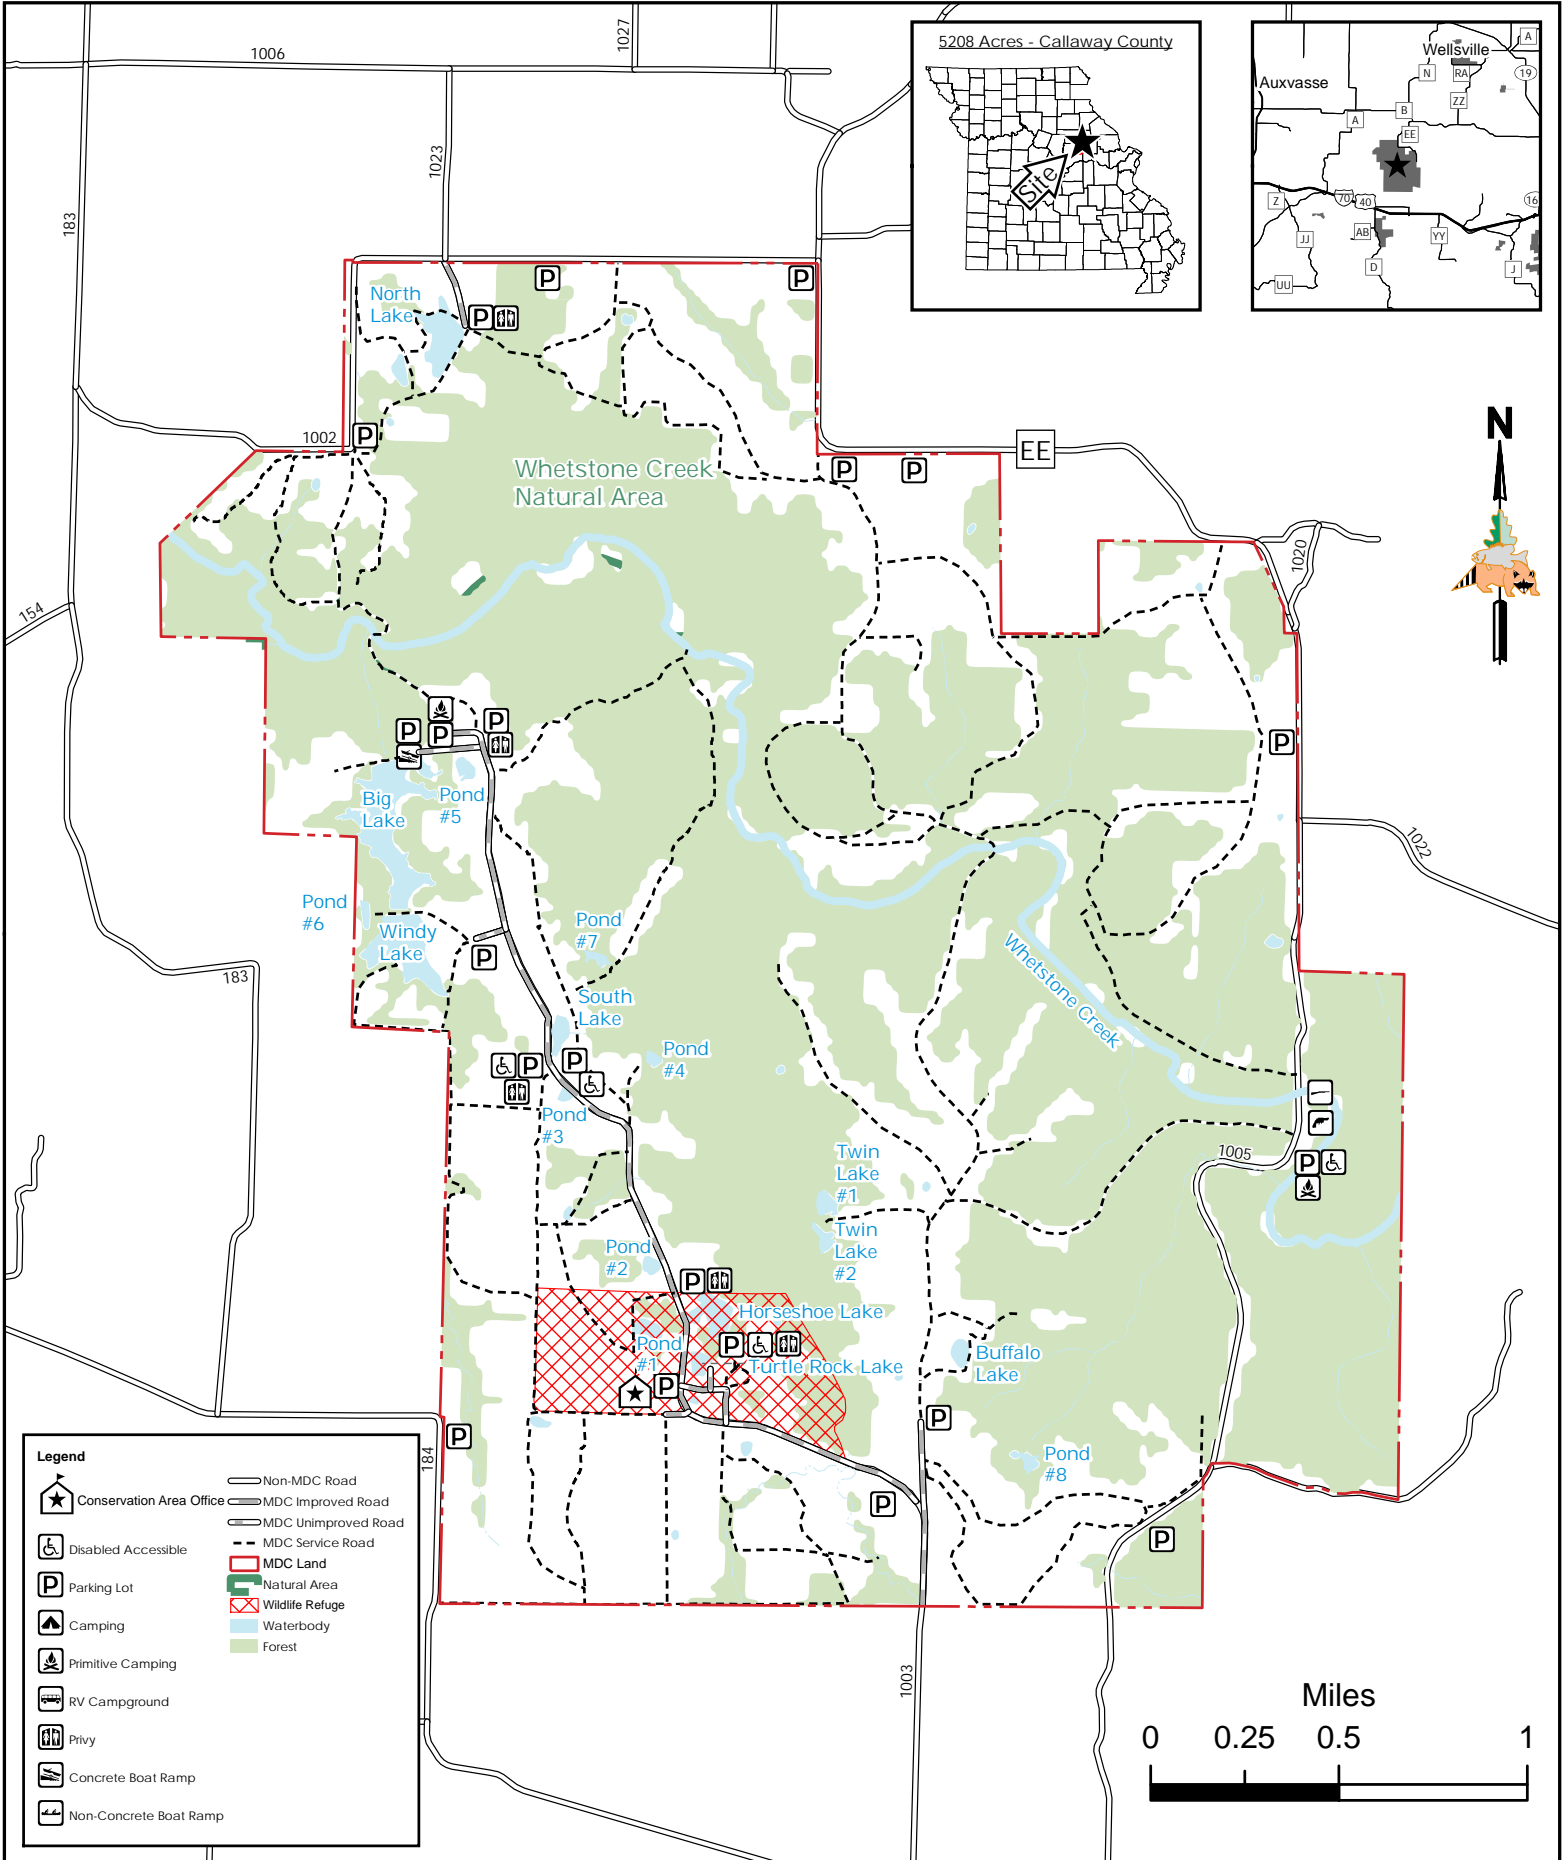

Whetstone Creek CA

Conservation Commission of the State of Missouri ©

Last Updated - 1/26/2024

MAP DISCLAIMER: Although all data in this map have been compiled by the Missouri Department of Conservation, no warranty, expressed or implied, is made by the department as to the accuracy of the data and related materials. The act of distribution shall not constitute any such warranty, and no responsibility is assumed by the department in the use of these data or related materials.