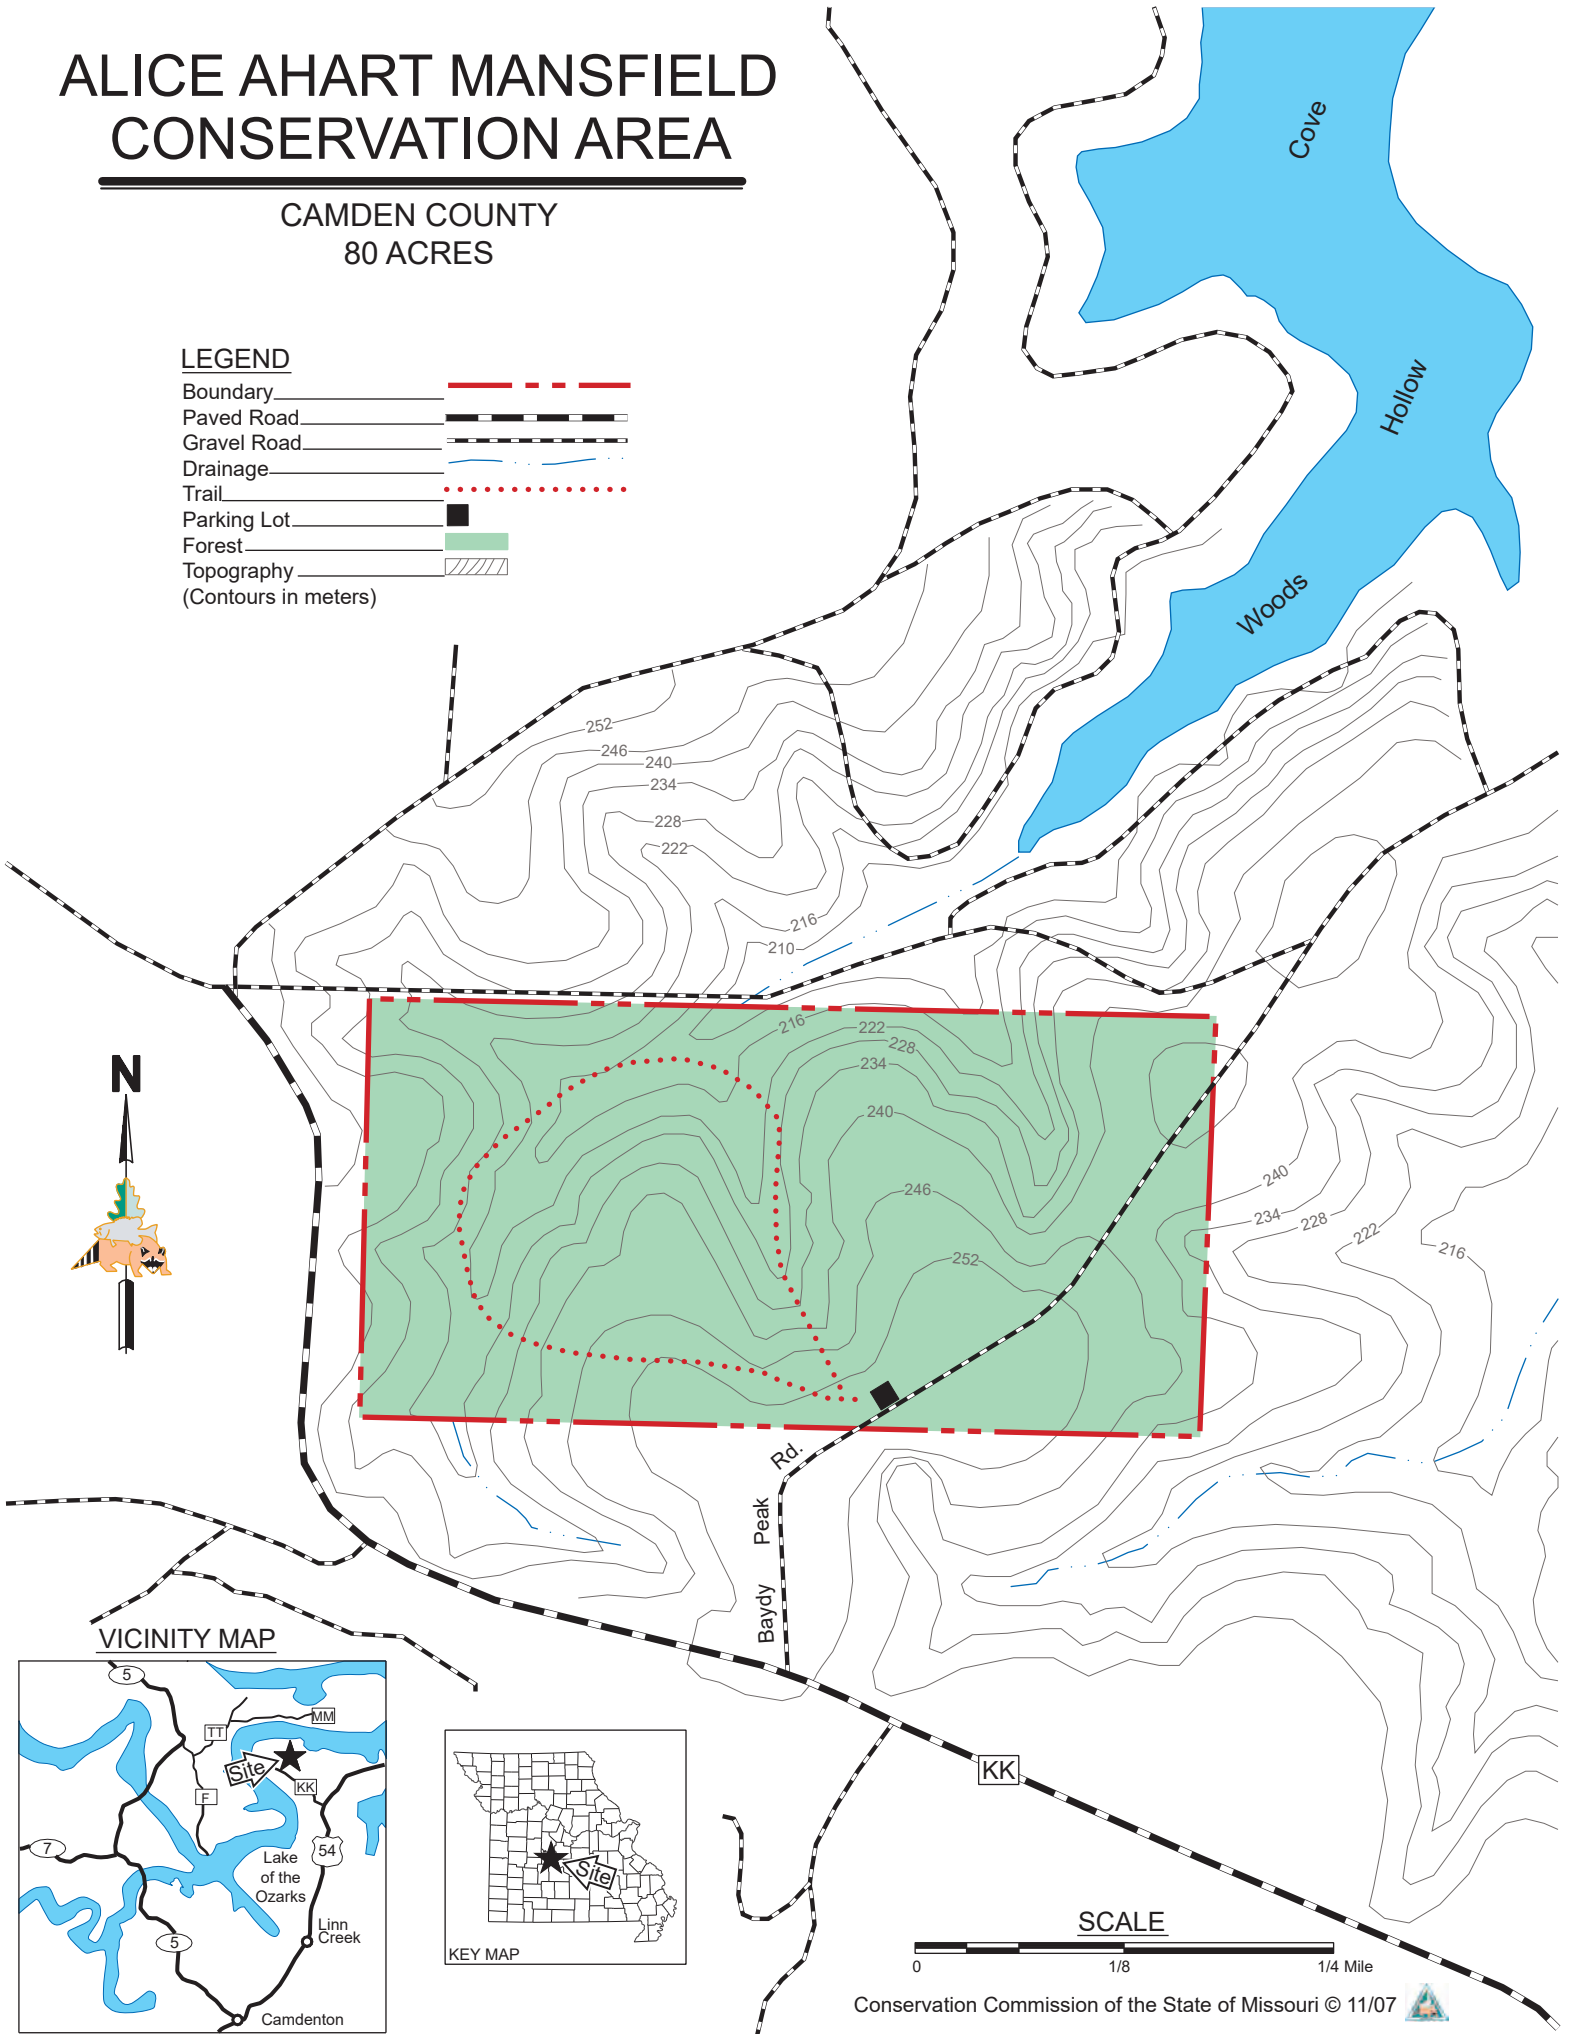

# ALICE AHART MANSFIELD CONSERVATION AREA

CAMDEN COUNTY  
80 ACRES

## LEGEND

Boundary	
Paved Road	
Gravel Road	
Drainage	
Trail	
Parking Lot	
Forest	
Topography (Contours in meters)	

## VICINITY MAP

## SCALE