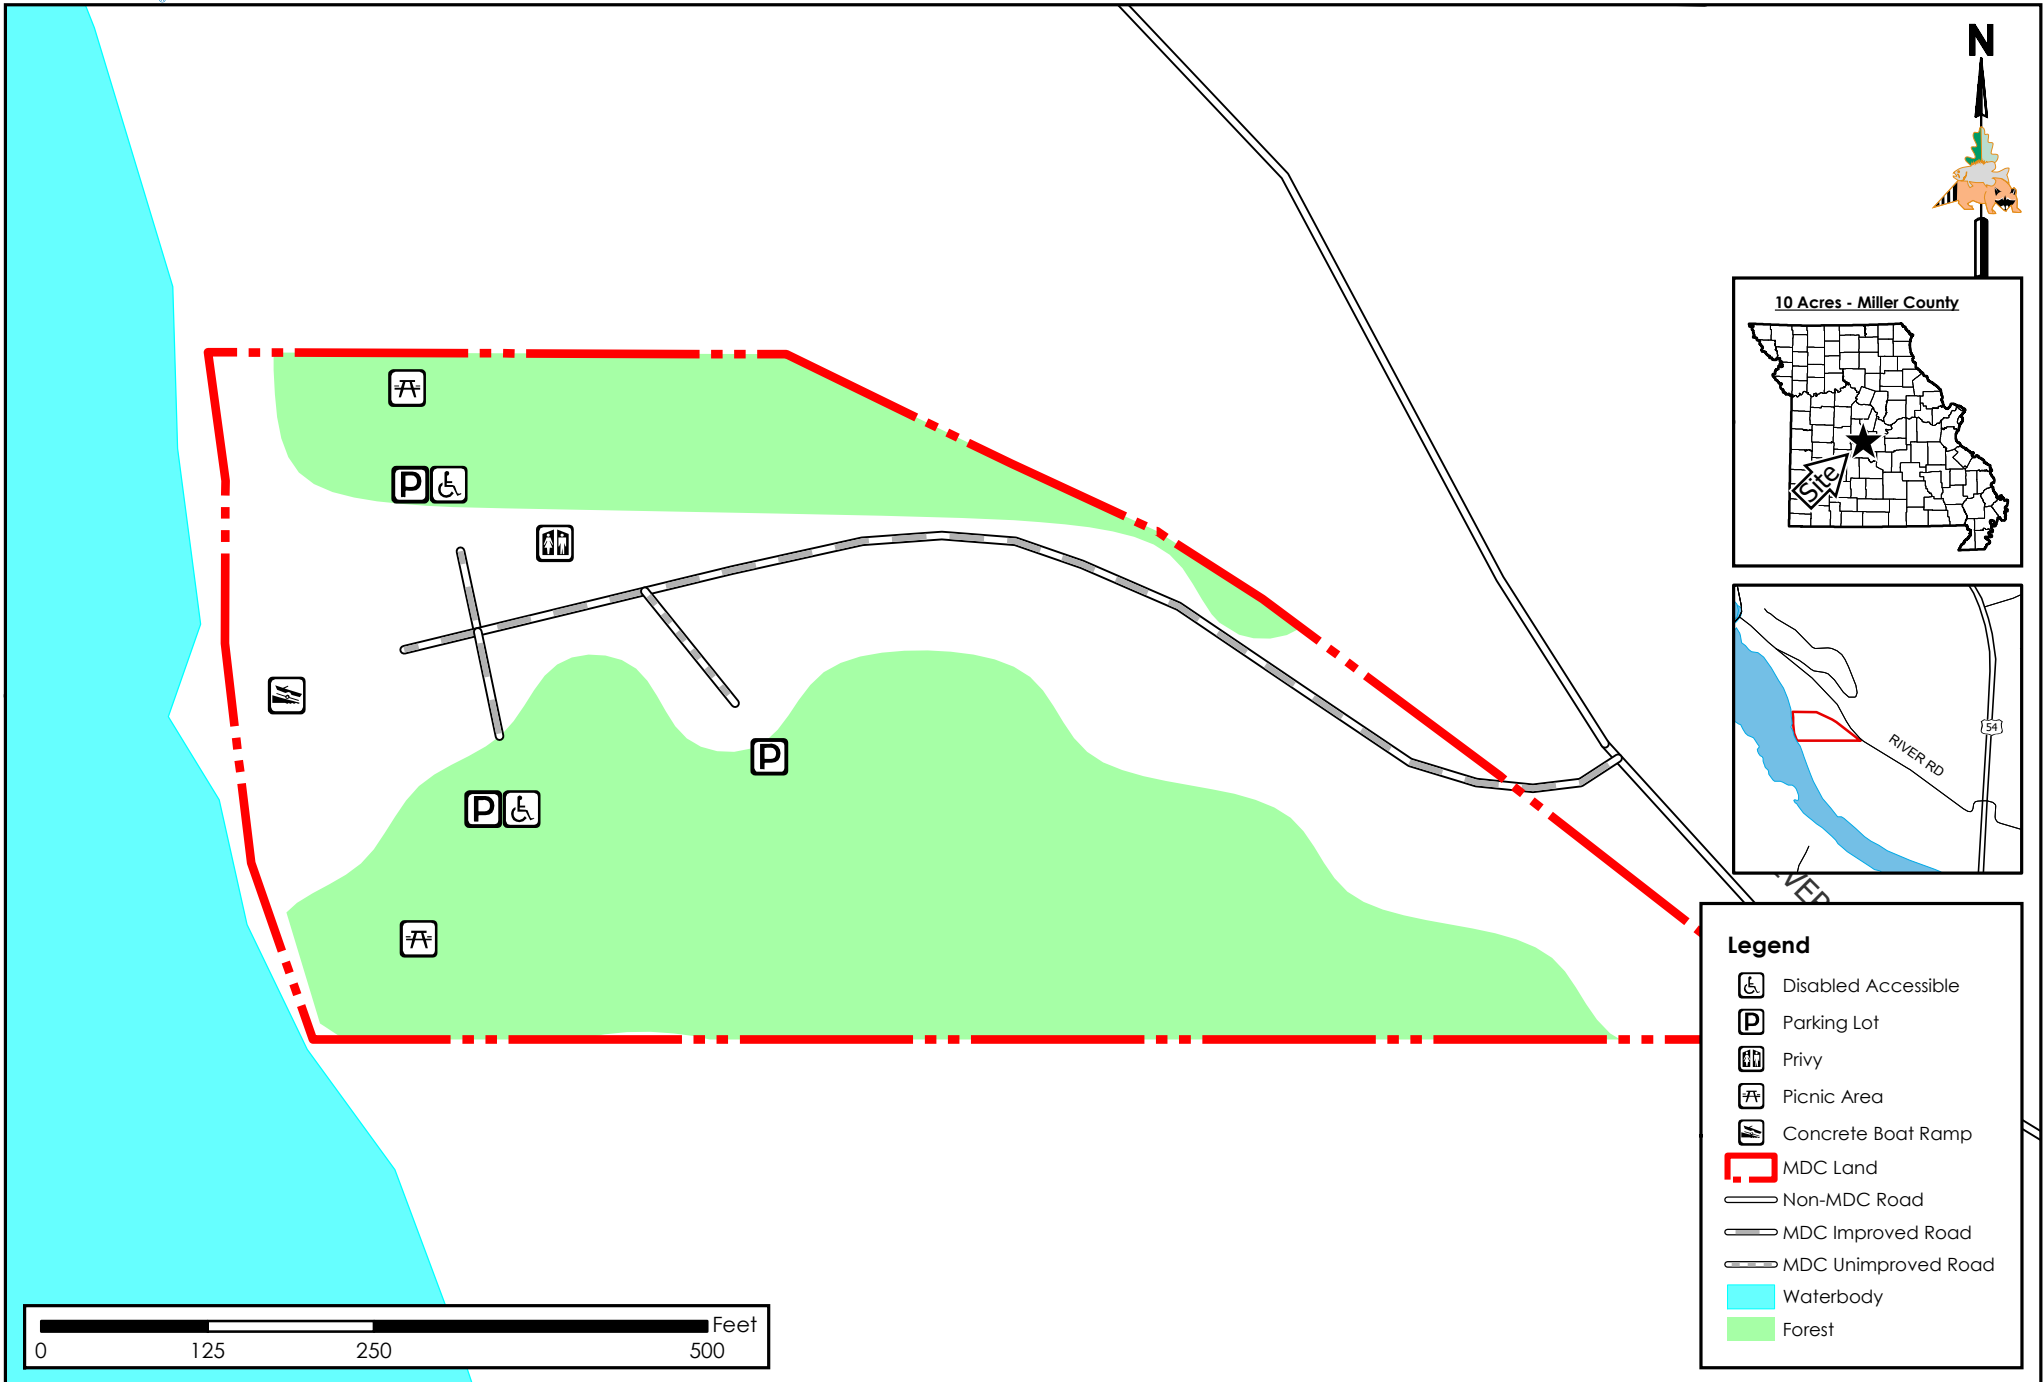

Bagnell Dam Access

Conservation Commission of the State of Missouri ©

Last Updated - 10/19/2020

MAP DISCLAIMER: Although all data in this map have been compiled by the Missouri Department of Conservation, no warranty, expressed or implied, is made by the department as to the accuracy of the data and related materials. The act of distribution shall not constitute any such warranty, and no responsibility is assumed by the department in the use of these data or related materials.