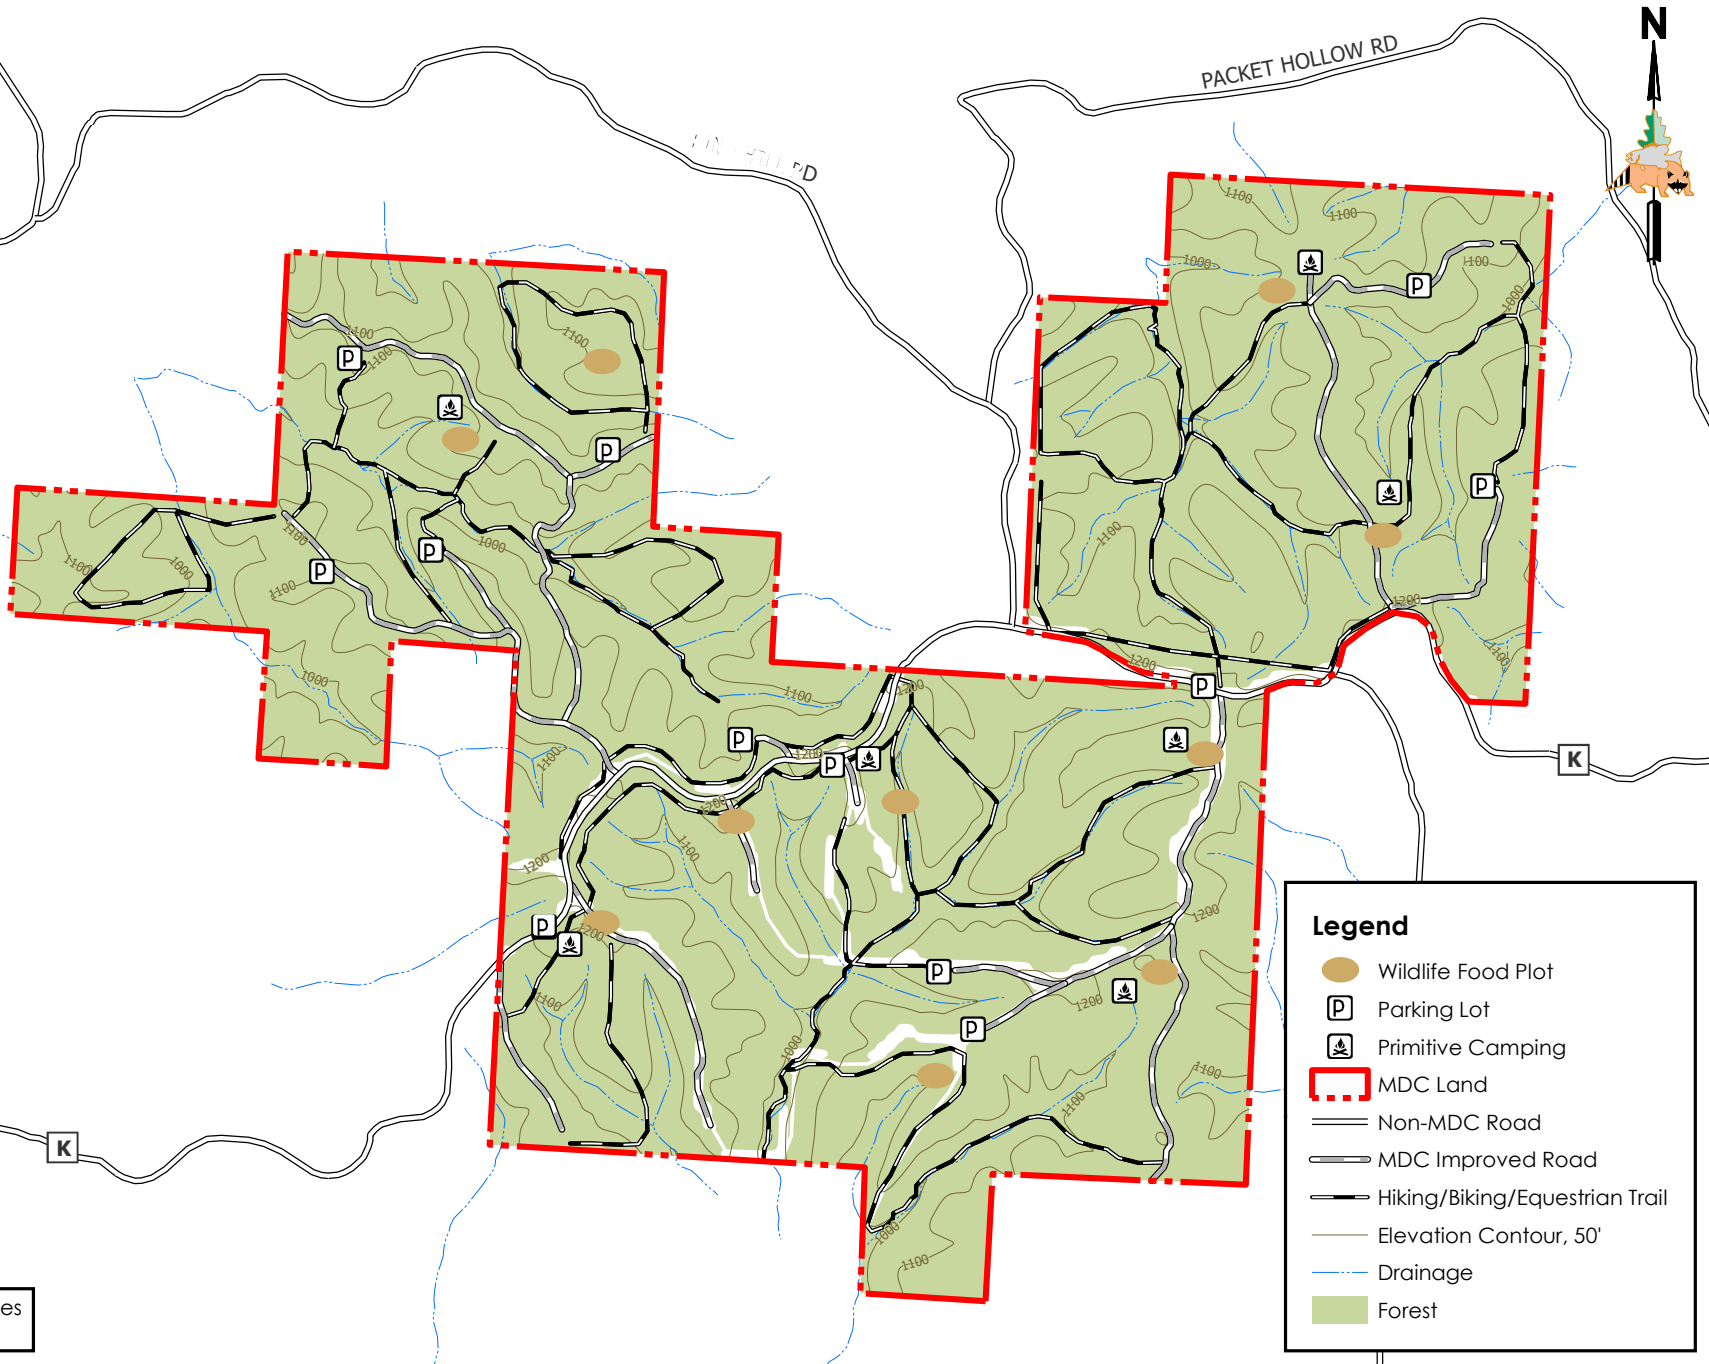

# Huckleberry Ridge Conservation Area

Conservation Commission of the State of Missouri ©

Last Updated - 6/16/2021

2106 Acres - McDonald County

MAP DISCLAIMER: Although all data in this map have been compiled by the Missouri Department of Conservation, no warranty, expressed or implied, is made by the department as to the accuracy of the data and related materials. The act of distribution shall not constitute any such warranty, and no responsibility is assumed by the department in the use of these data or related materials.