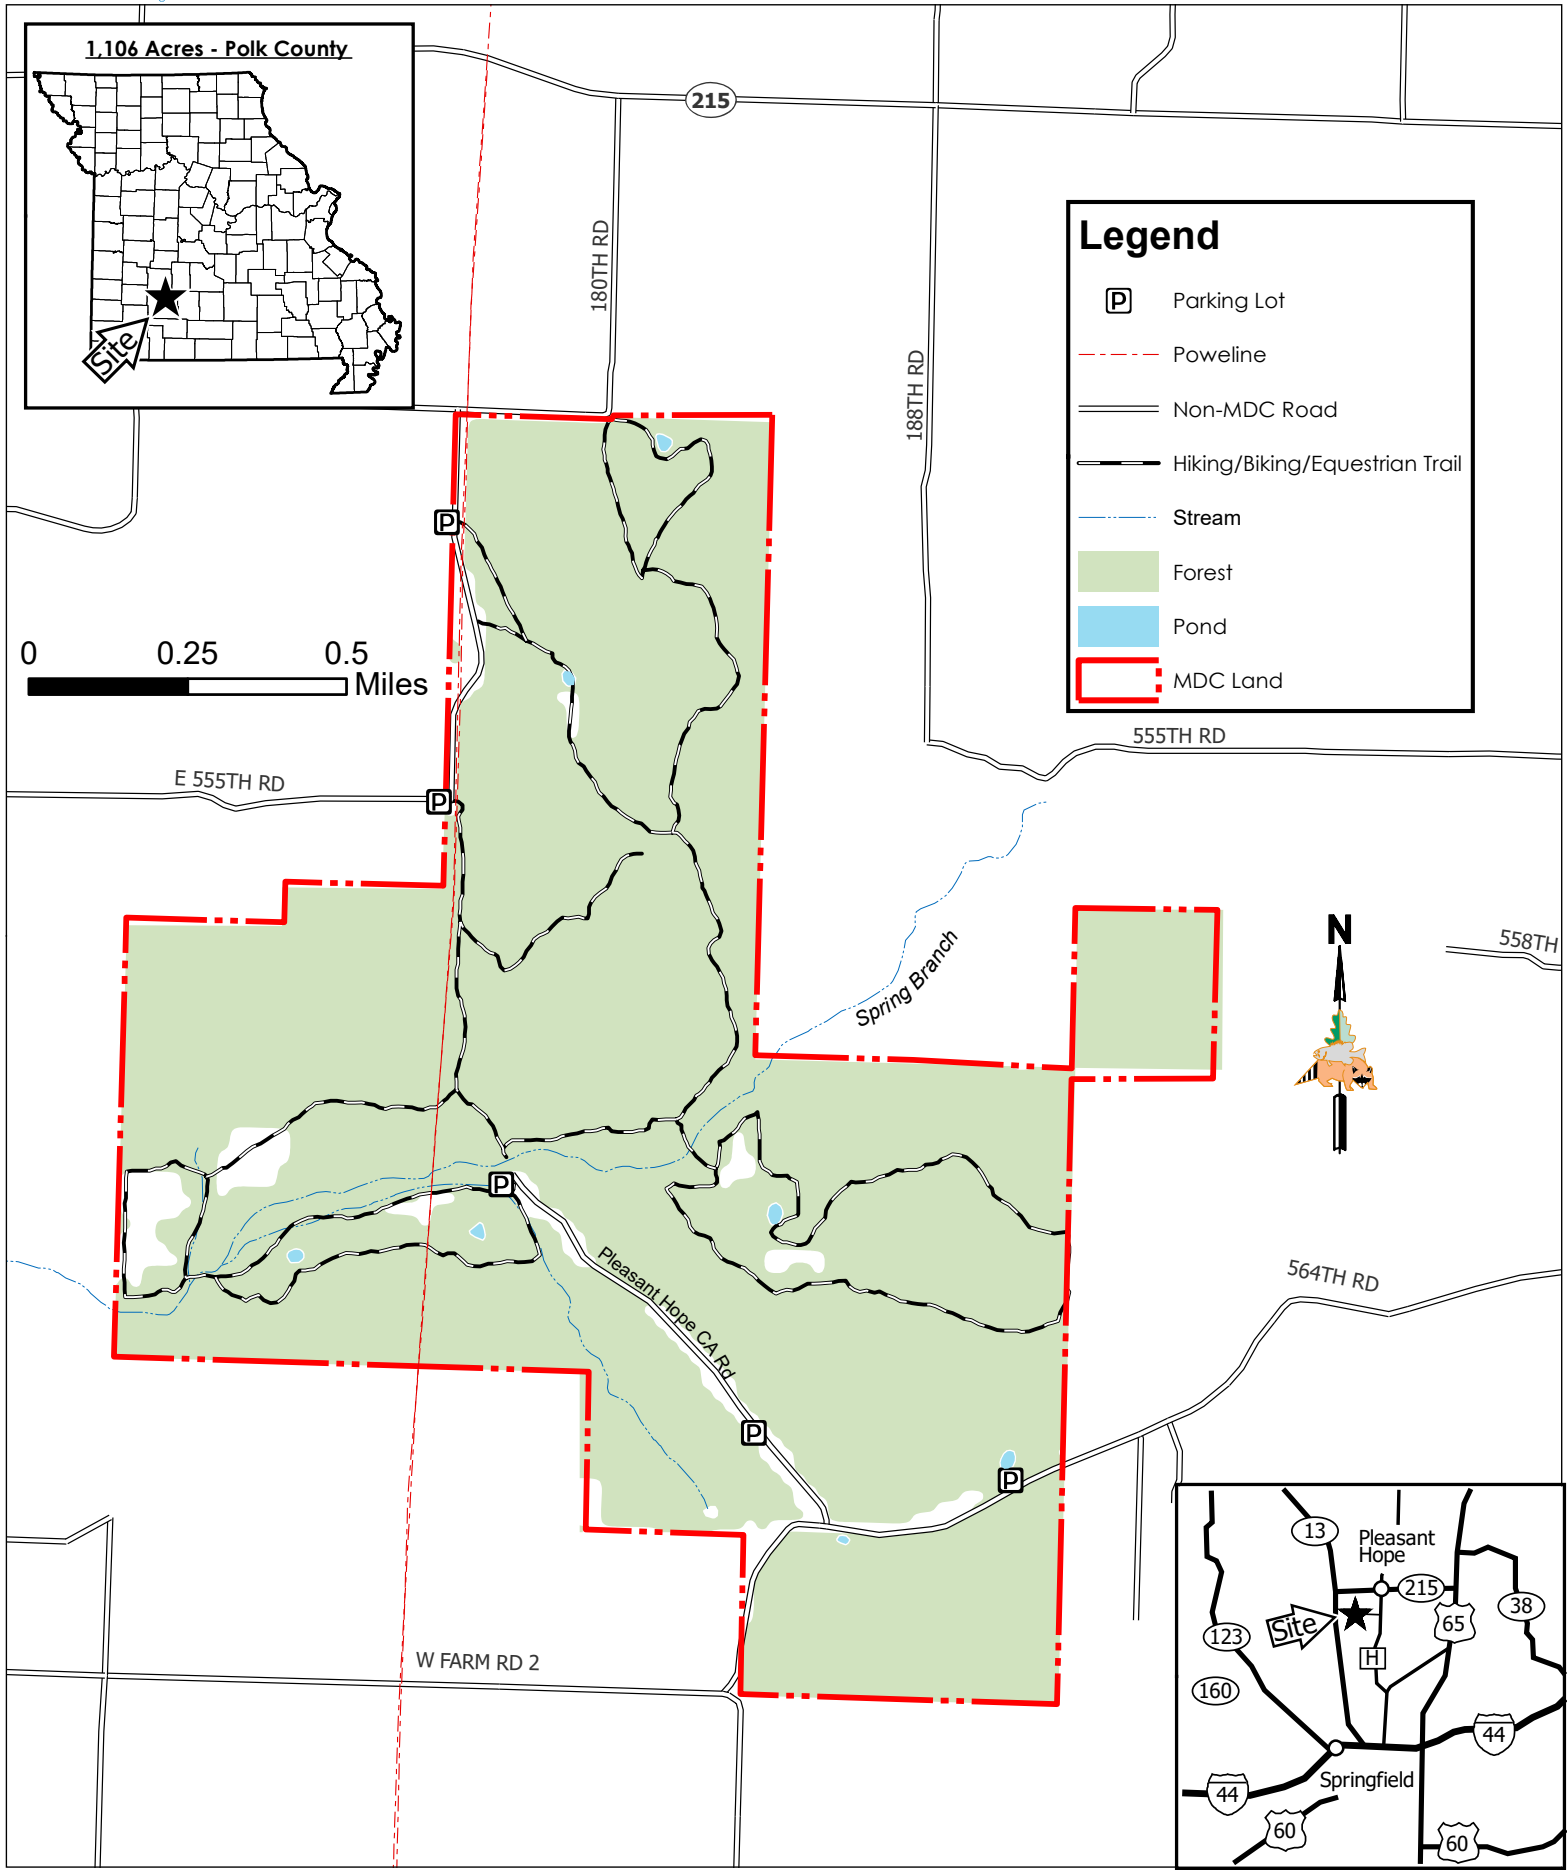

Pleasant Hope Conservation Area

Conservation Commission of the State of Missouri ©

Last Updated - 9/29/2023

Legend

- Parking Lot
- Poweline
- Non-MDC Road
- Hiking/Biking/Equestrian Trail
- Stream
- Forest
- Pond
- MDC Land

MAP DISCLAIMER: Although all data in this map have been compiled by the Missouri Department of Conservation, no warranty, expressed or implied, is made by the department as to the accuracy of the data and related materials. The act of distribution shall not constitute any such warranty, and no responsibility is assumed by the department in the use of these data or related materials.