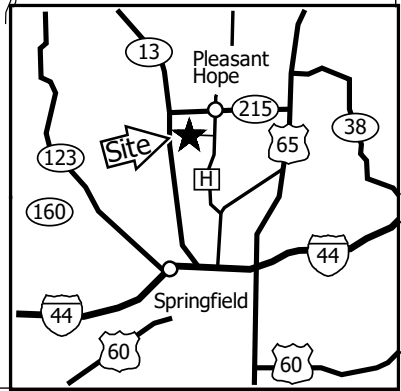

Pleasant Hope Conservation Area

Conservation Commission of the State of Missouri ©

Last Updated - 9/29/2023

Legend

- Parking Lot
- Poweline
- Non-MDC Road
- Hiking/Biking/Equestrian Trail
- Stream
- Forest
- Pond
- MDC Land

MAP DISCLAIMER: Although all data in this map have been compiled by the Missouri Department of Conservation, no warranty, expressed or implied, is made by the department as to the accuracy of the data and related materials. The act of distribution shall not constitute any such warranty, and no responsibility is assumed by the department in the use of these data or related materials.