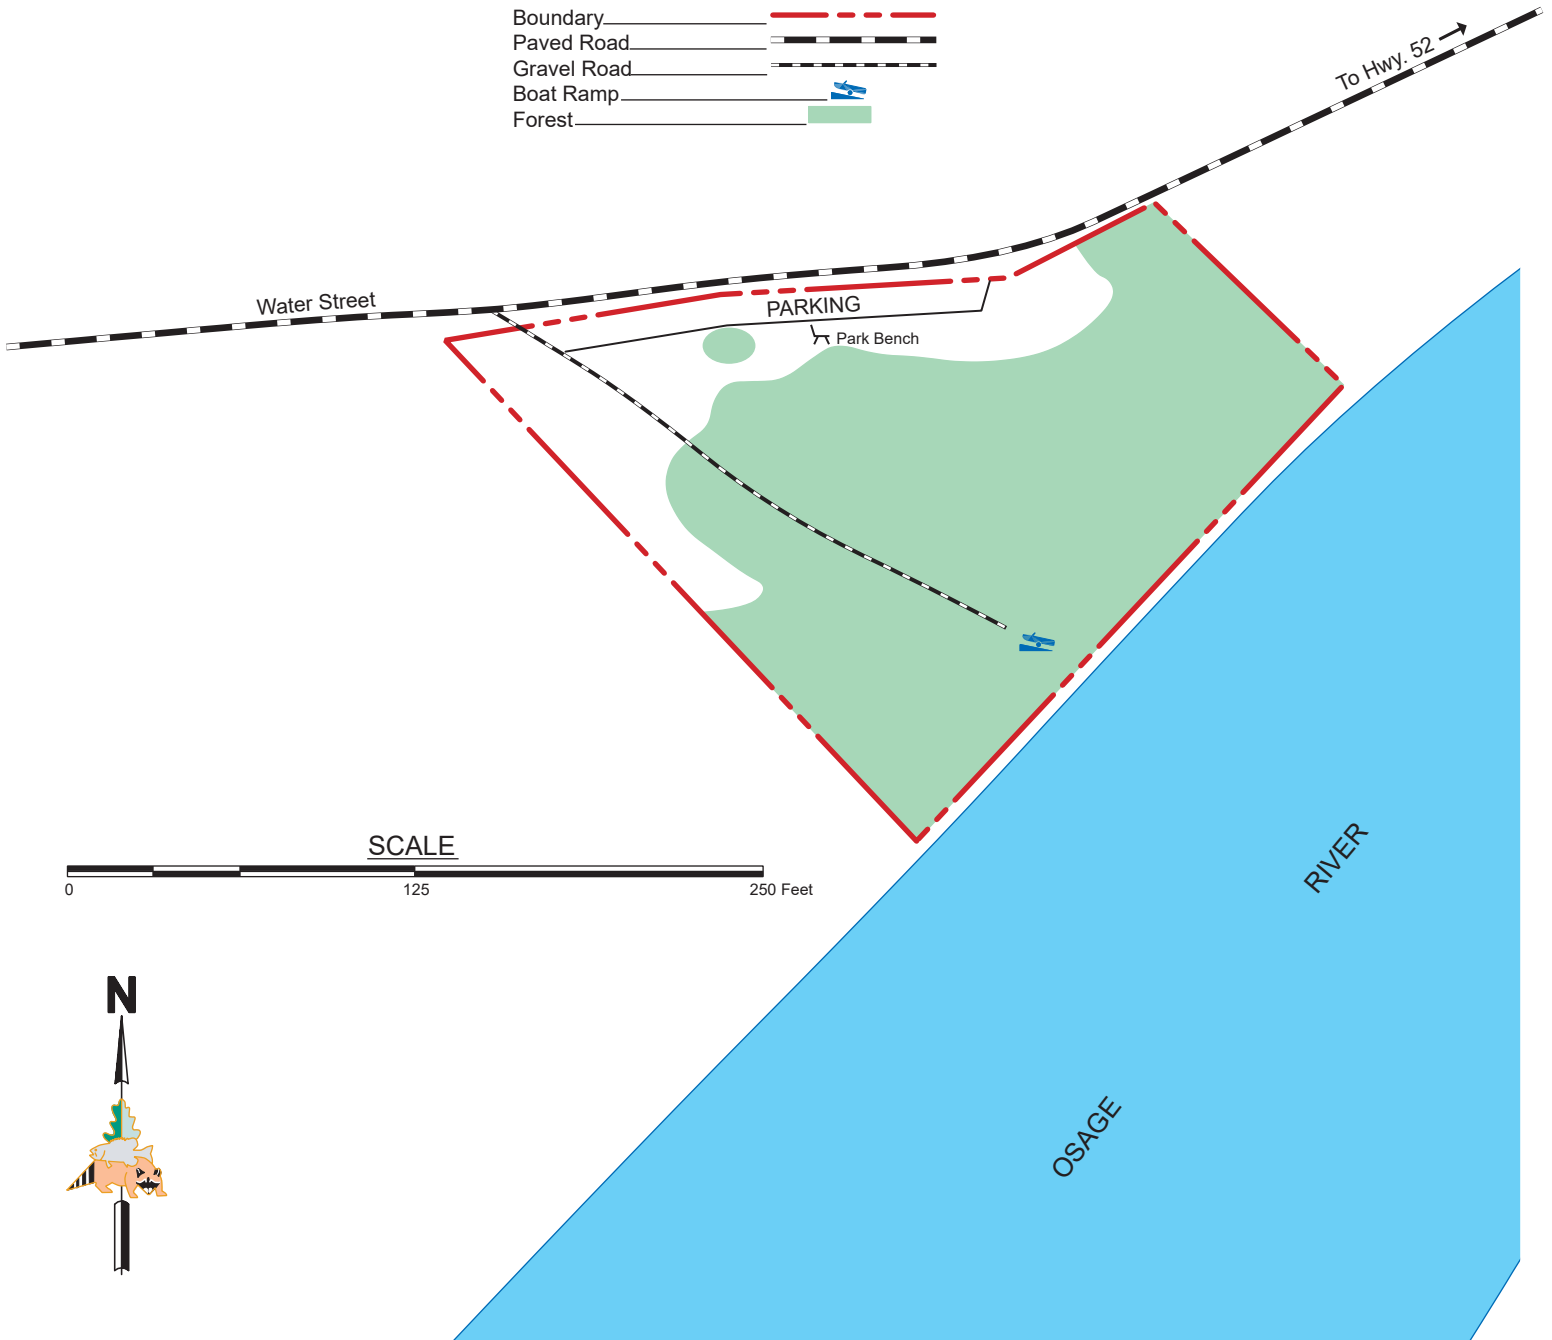

TUSCUMBIA ACCESS

MILLER COUNTY
1 ACRE

VICINITY MAP

LEGEND

- Boundary 
- Paved Road 
- Gravel Road 
- Boat Ramp 
- Forest 

SCALE