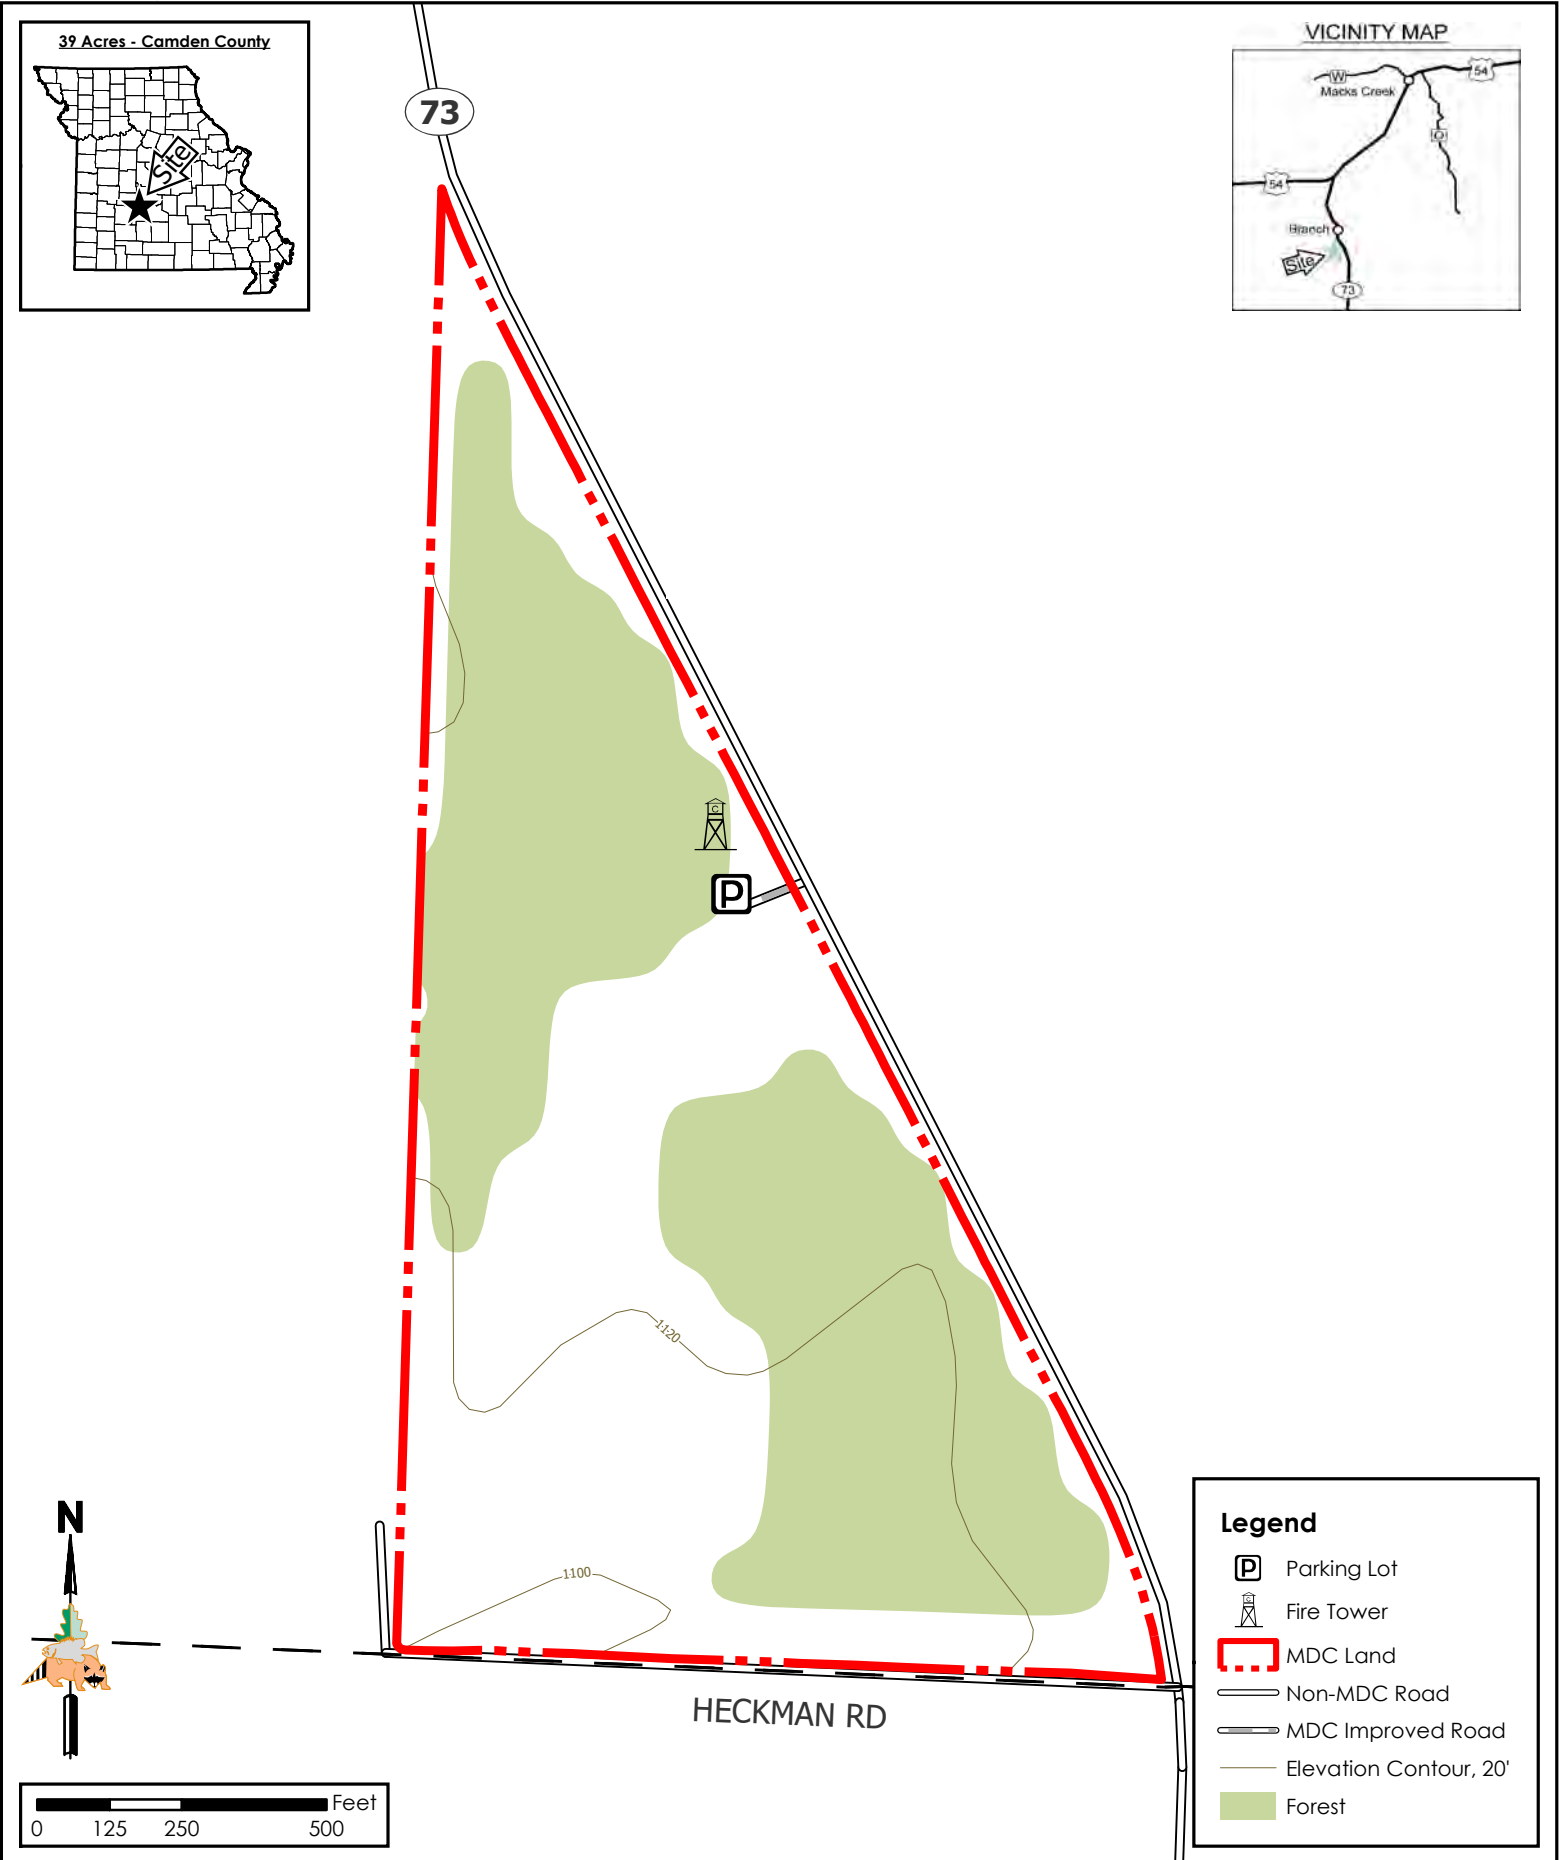

# Branch Towersite

Conservation Commission of the State of Missouri ©

Last Updated - 5/10/2021

**Legend**

- Parking Lot
- Fire Tower
- MDC Land
- Non-MDC Road
- MDC Improved Road
- Elevation Contour, 20'
- Forest

MAP DISCLAIMER: Although all data in this map have been compiled by the Missouri Department of Conservation, no warranty, expressed or implied, is made by the department as to the accuracy of the data and related materials. The act of distribution shall not constitute any such warranty, and no responsibility is assumed by the department in the use of these data or related materials.