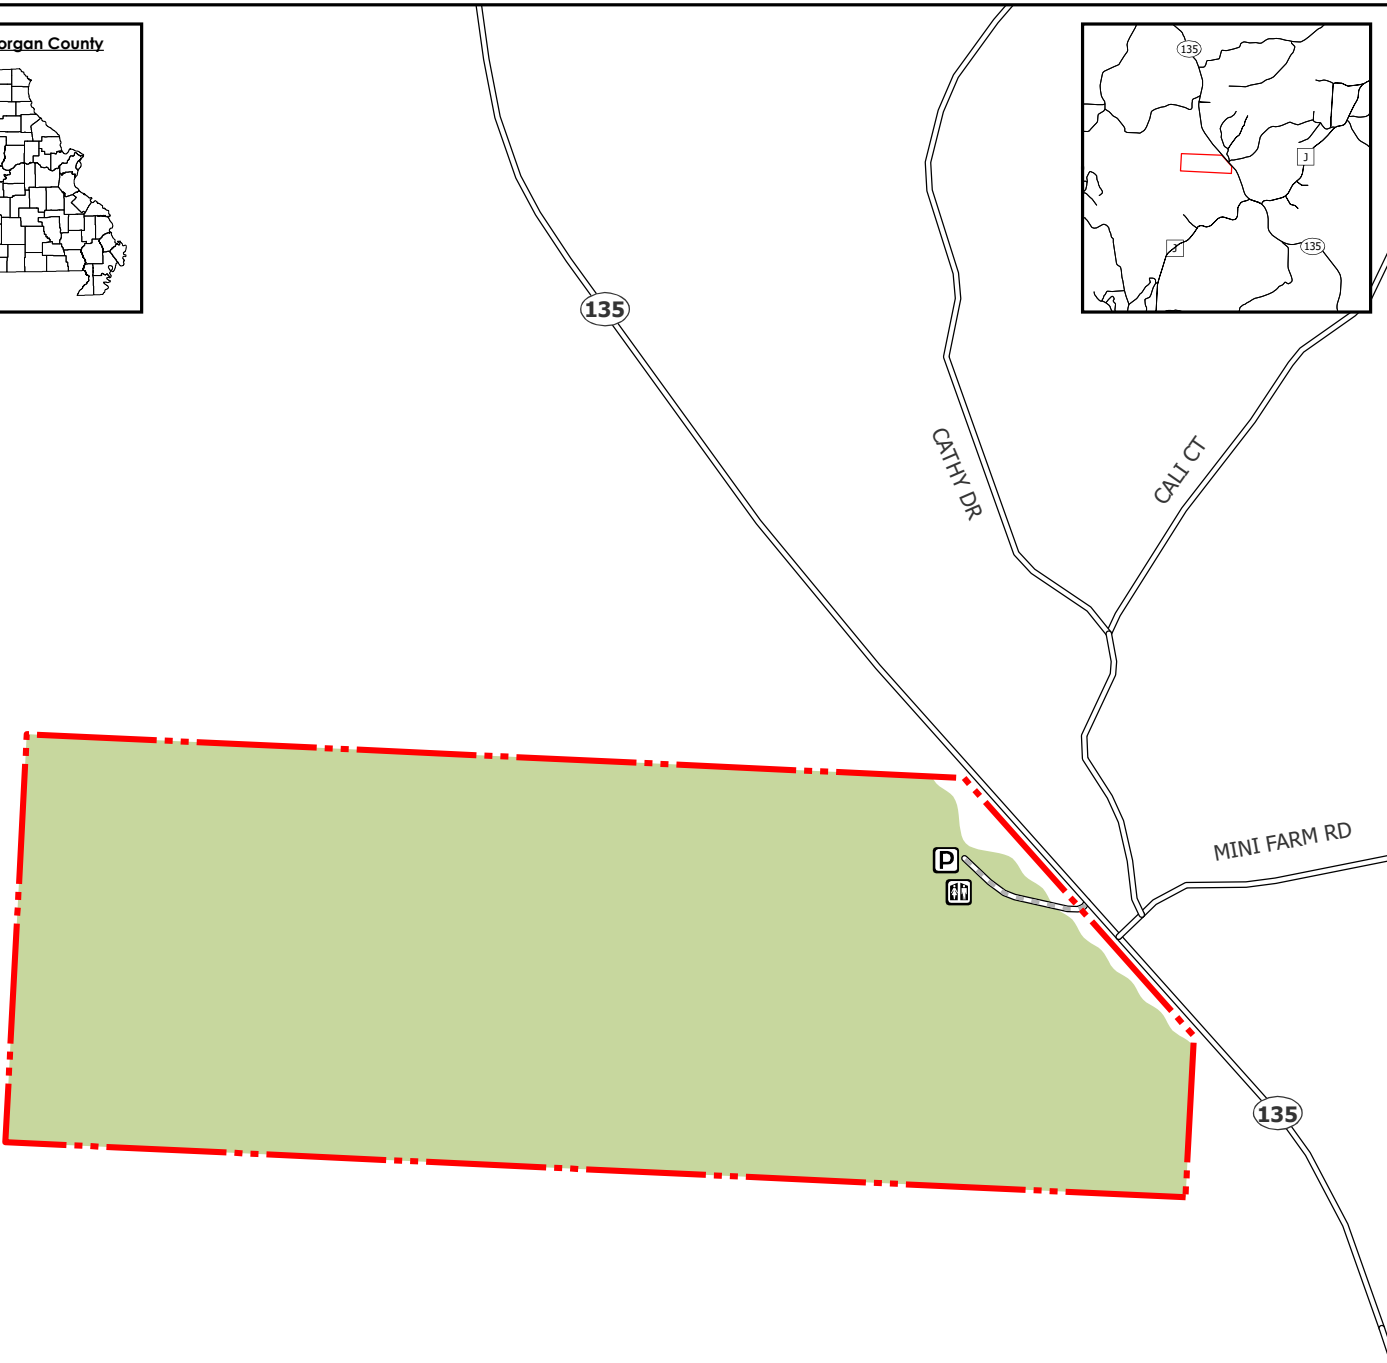

Proctor Towersite

Conservation Commission of the State of Missouri ©

Last Updated - 4/9/2021

Legend

- Parking Lot
- MDC Land
- Non-MDC Road
- MDC Unimproved Road
- Forest

MAP DISCLAIMER: Although all data in this map have been compiled by the Missouri Department of Conservation, no warranty, expressed or implied, is made by the department as to the accuracy of the data and related materials. The act of distribution shall not constitute any such warranty, and no responsibility is assumed by the department in the use of these data or related materials.