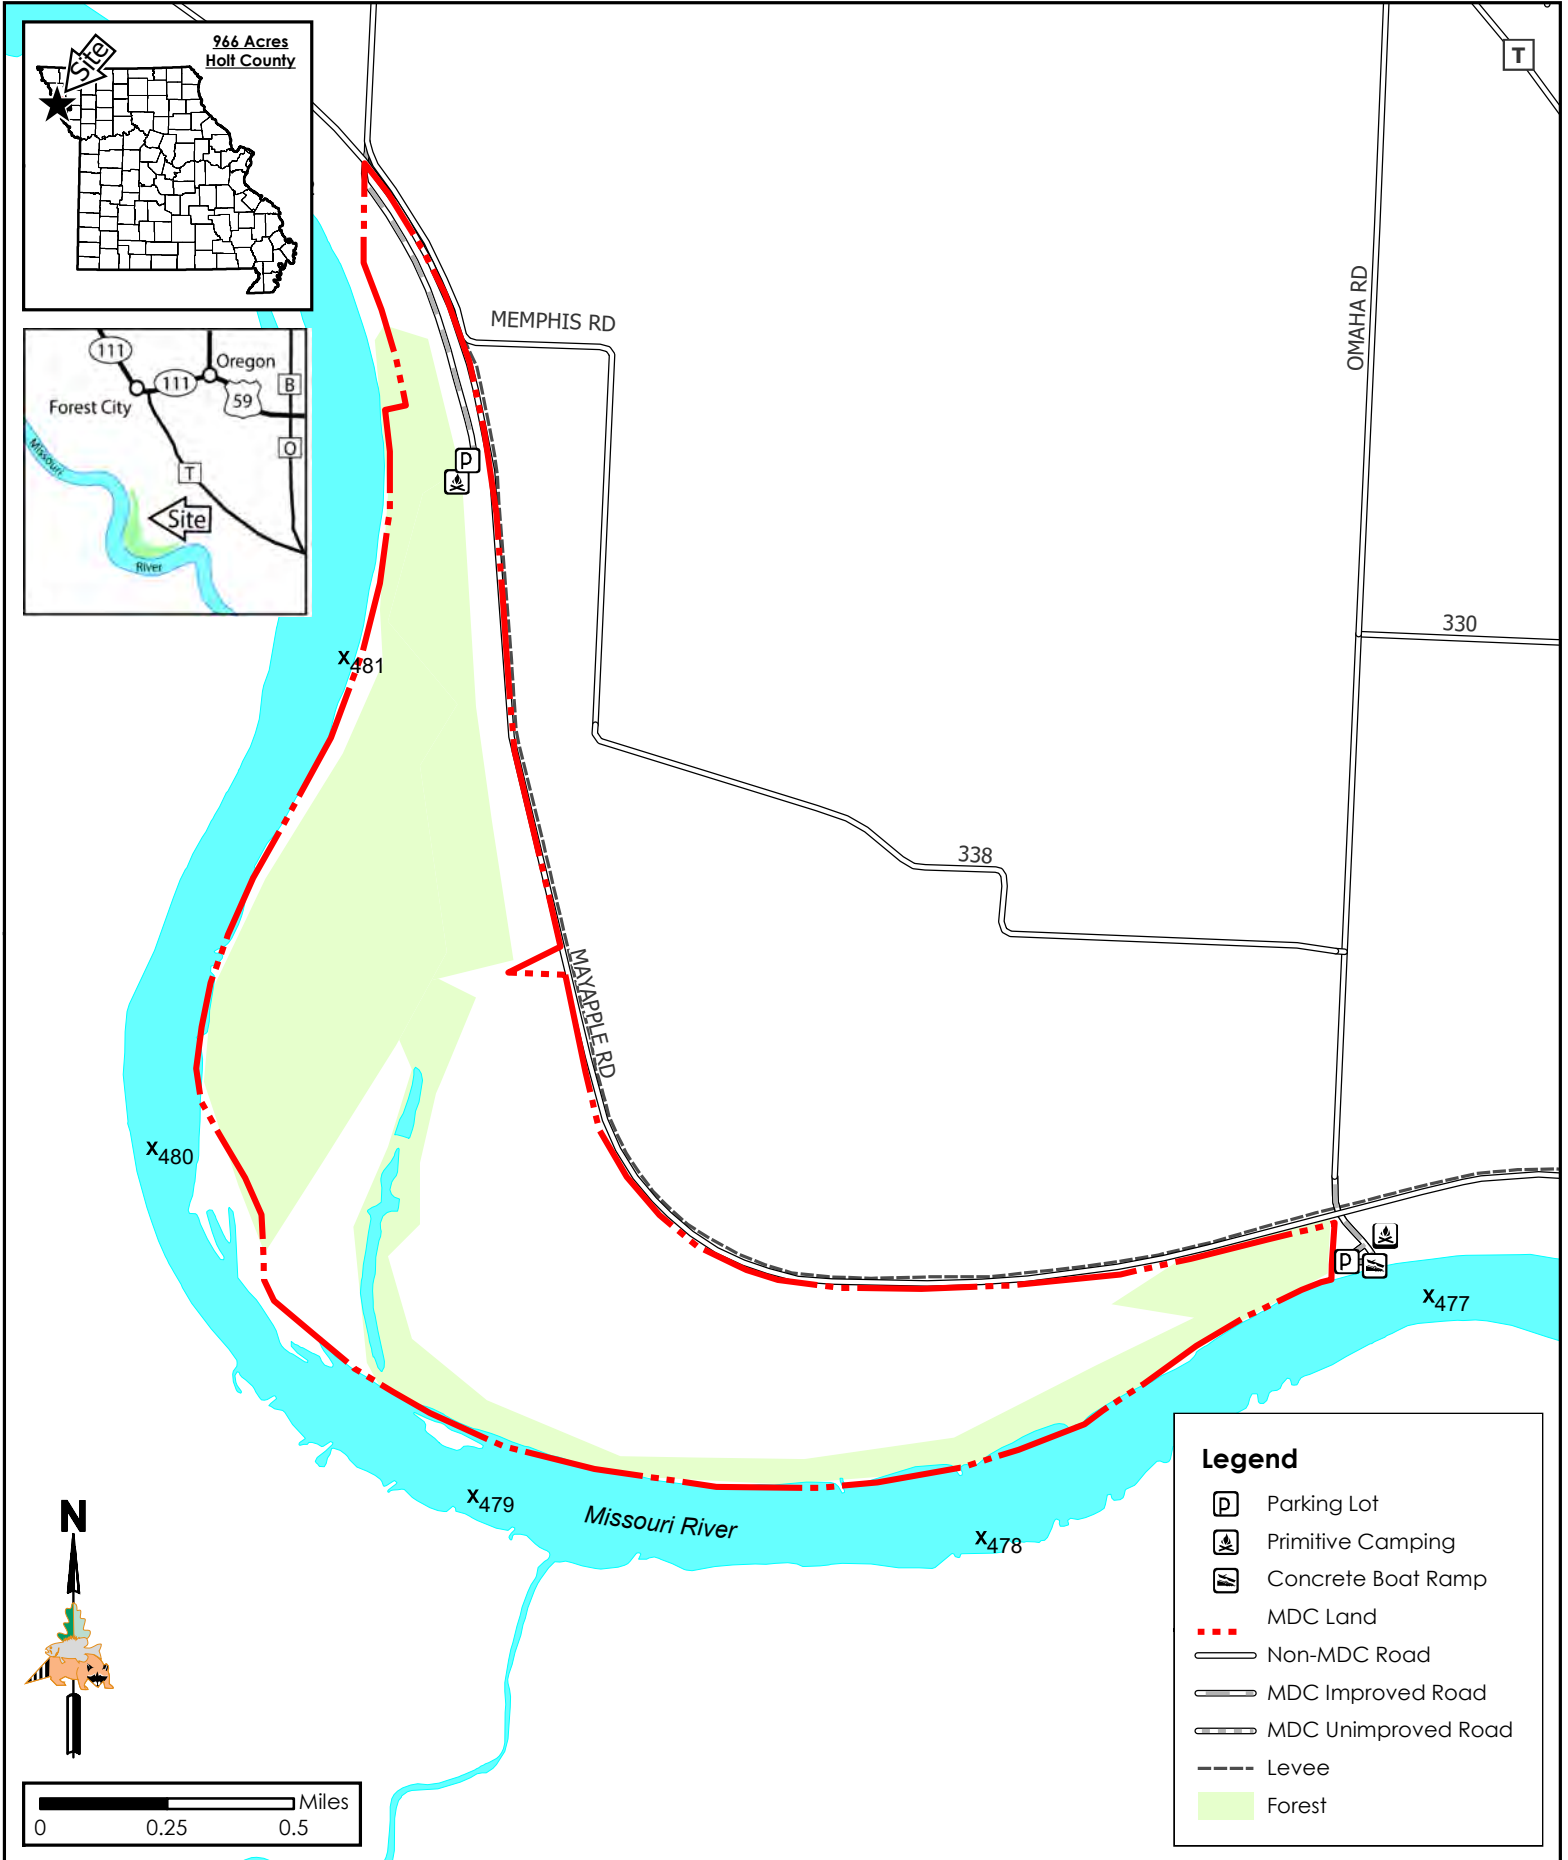

Wolf Creek Bend Conservation Area

Conservation Commission of the State of Missouri ©

Last Updated - 7/15/2021

MAP DISCLAIMER: Although all data in this map have been compiled by the Missouri Department of Conservation, no warranty, expressed or implied, is made by the department as to the accuracy of the data and related materials. The act of distribution shall not constitute any such warranty, and no responsibility is assumed by the department in the use of these data or related materials.