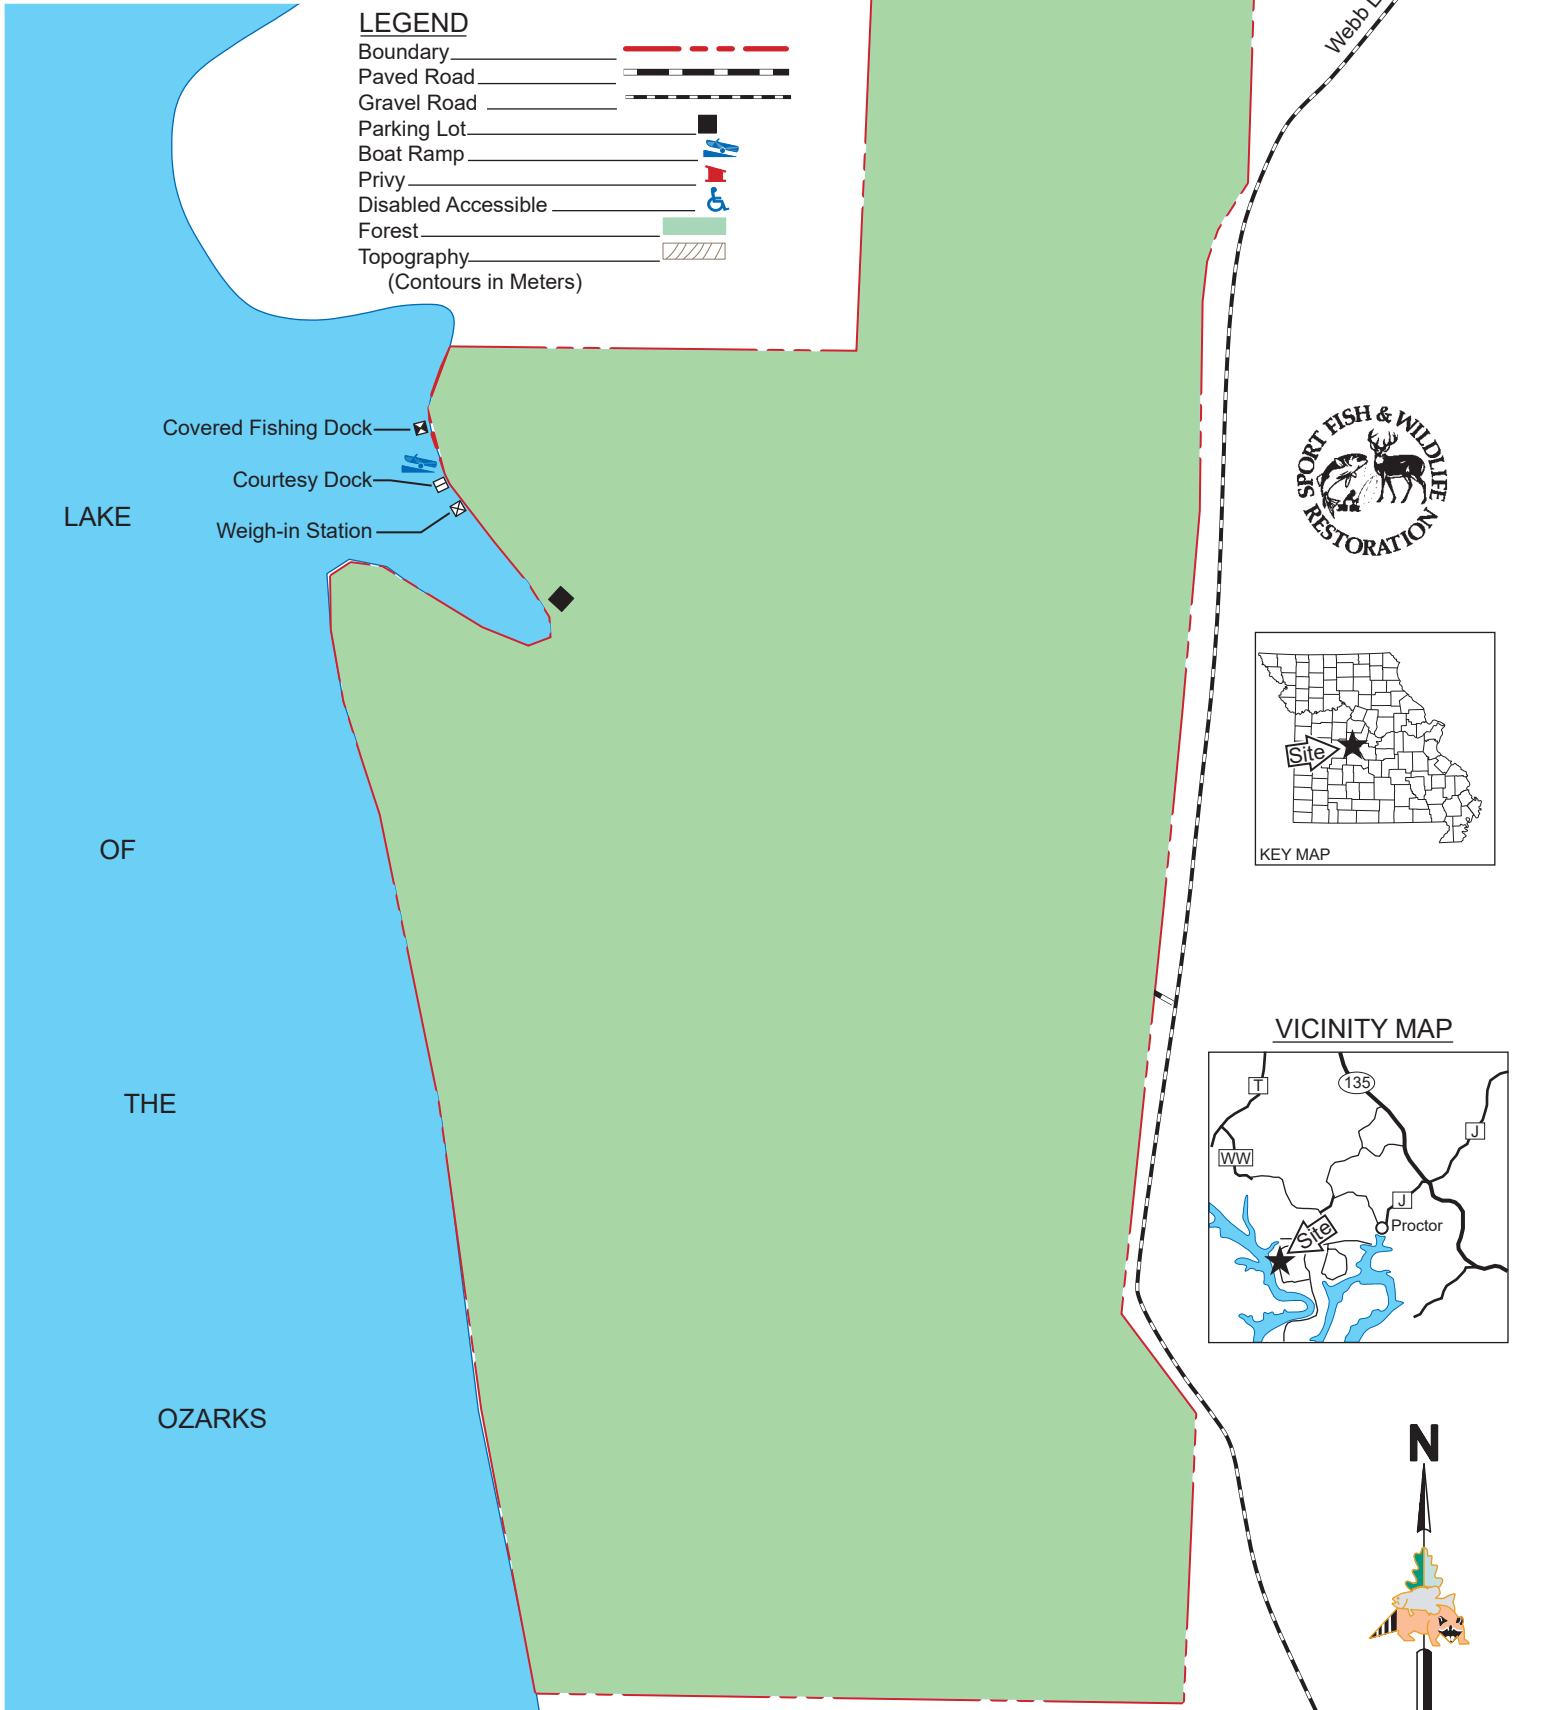

# WIGWAM SCHOOL ACCESS

MORGAN COUNTY  
78 ACRES

## LEGEND

Boundary	
Paved Road	
Gravel Road	
Parking Lot	
Boat Ramp	
Privy	
Disabled Accessible	
Forest	
Topography (Contours in Meters)	

LAKE

OF

THE

OZARKS

Covered Fishing Dock

Courtesy Dock

Weigh-in Station

KEY MAP

## VICINITY MAP

N