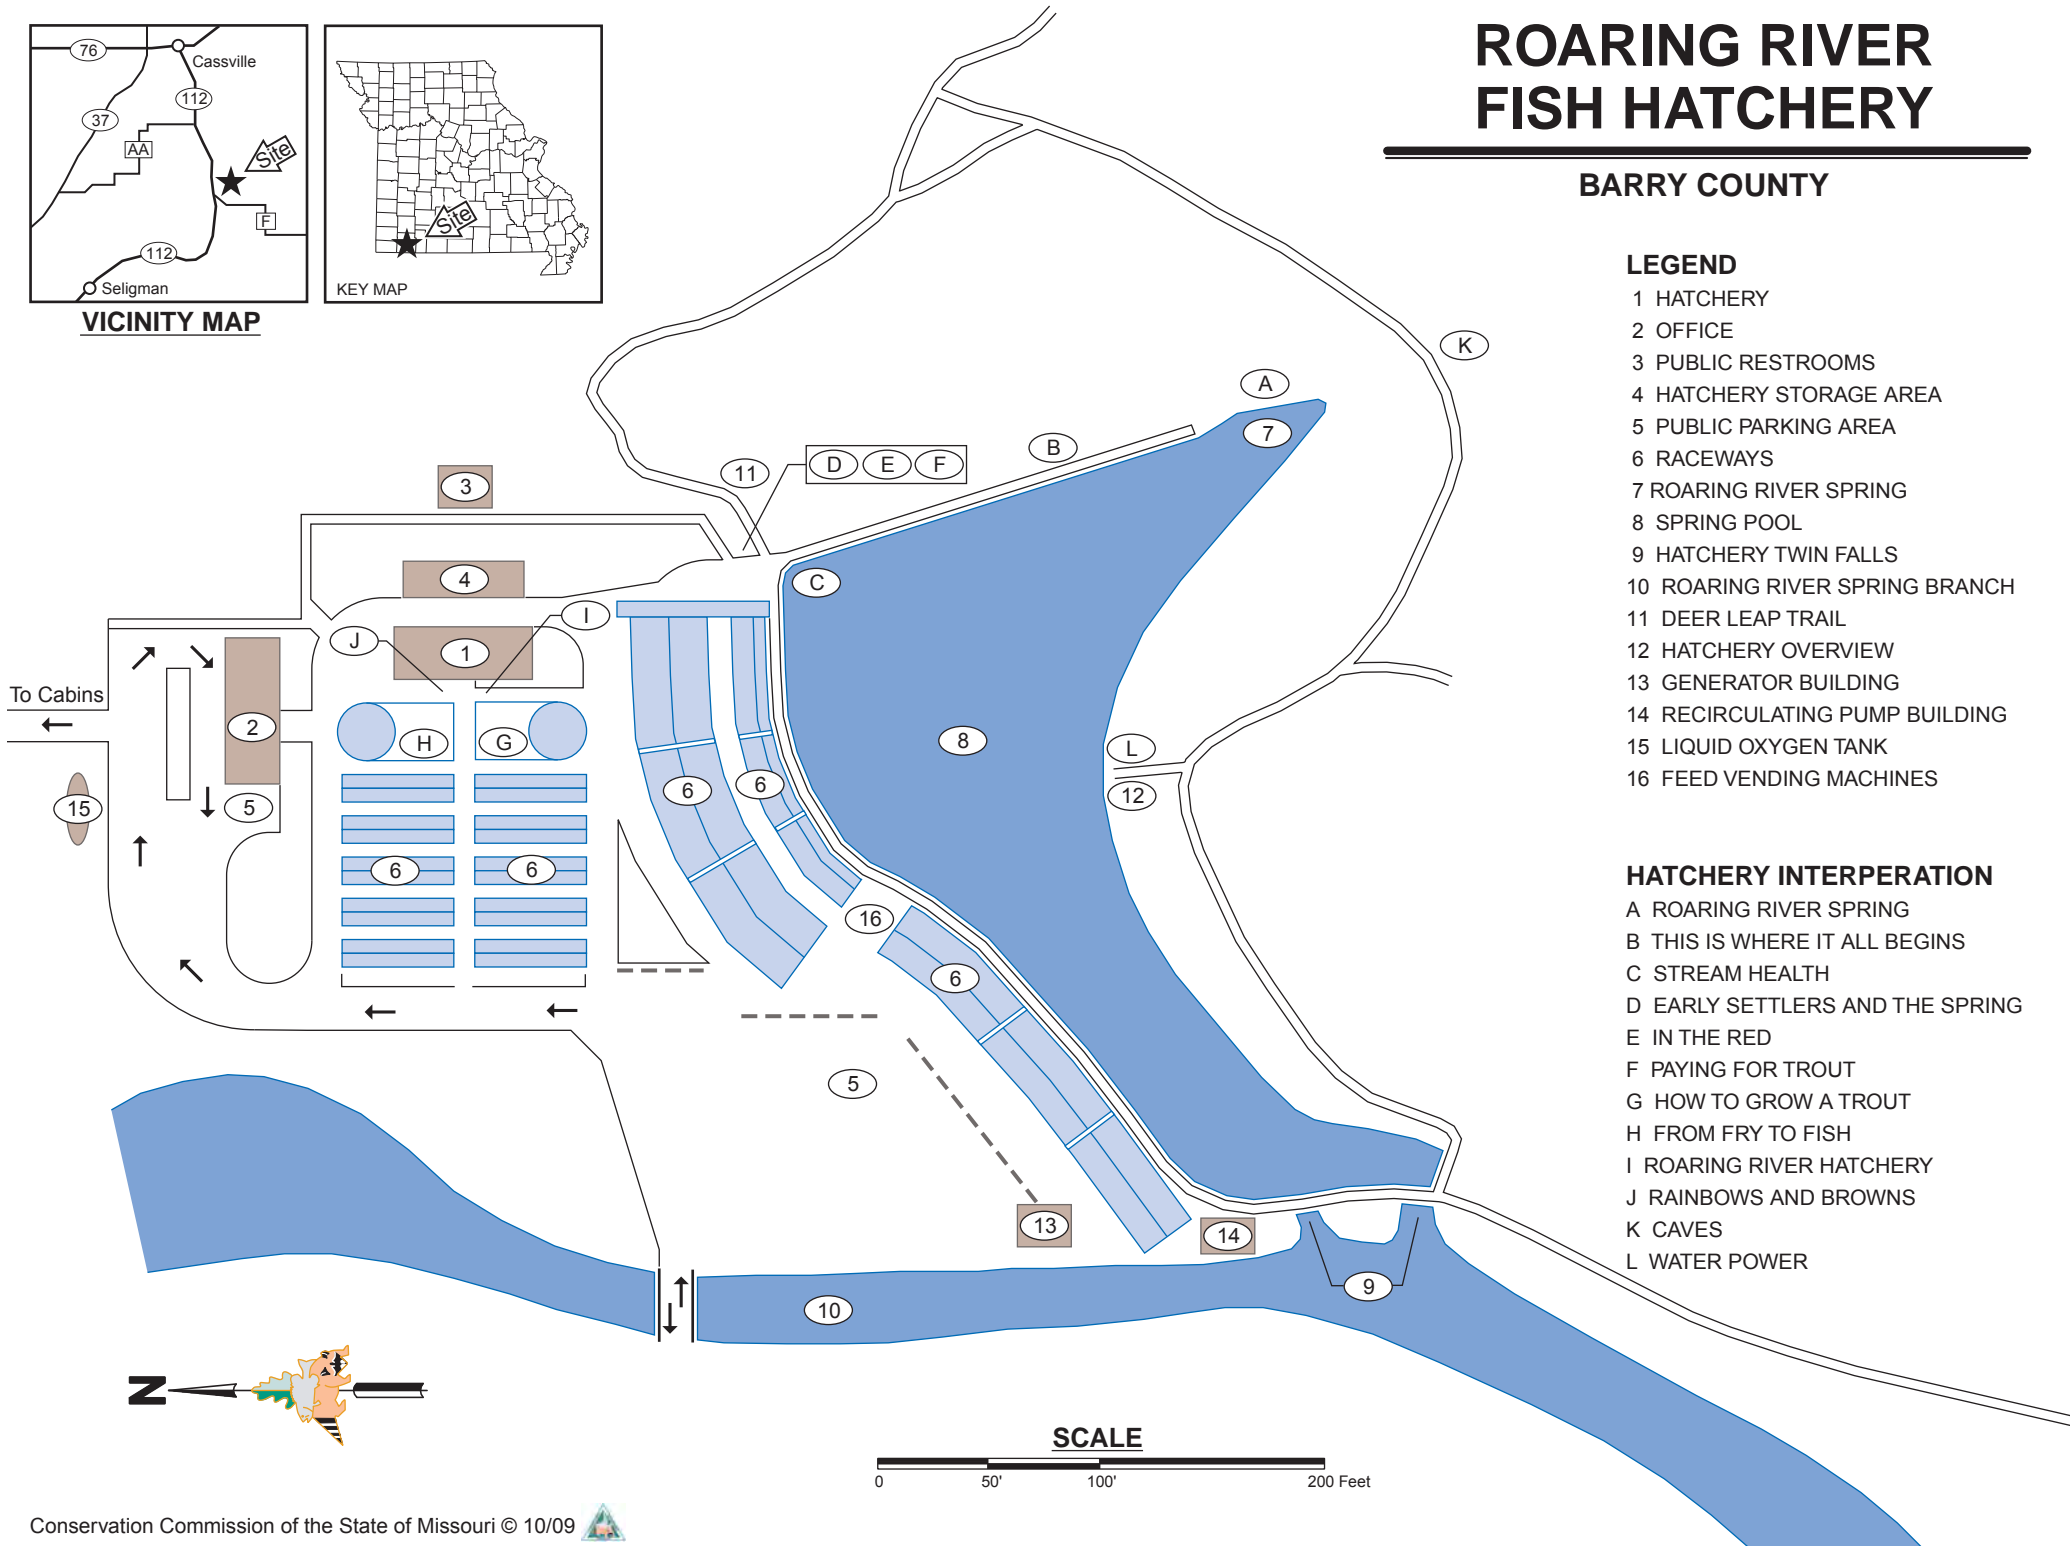

# ROARING RIVER FISH HATCHERY

## BARRY COUNTY

VICINITY MAP

KEY MAP

### LEGEND

- 1 HATCHERY
- 2 OFFICE
- 3 PUBLIC RESTROOMS
- 4 HATCHERY STORAGE AREA
- 5 PUBLIC PARKING AREA
- 6 RACEWAYS
- 7 ROARING RIVER SPRING
- 8 SPRING POOL
- 9 HATCHERY TWIN FALLS
- 10 ROARING RIVER SPRING BRANCH
- 11 DEER LEAP TRAIL
- 12 HATCHERY OVERVIEW
- 13 GENERATOR BUILDING
- 14 RECIRCULATING PUMP BUILDING
- 15 LIQUID OXYGEN TANK
- 16 FEED VENDING MACHINES

### HATCHERY INTERPERATION

- A ROARING RIVER SPRING
- B THIS IS WHERE IT ALL BEGINS
- C STREAM HEALTH
- D EARLY SETTLERS AND THE SPRING
- E IN THE RED
- F PAYING FOR TROUT
- G HOW TO GROW A TROUT
- H FROM FRY TO FISH
- I ROARING RIVER HATCHERY
- J RAINBOWS AND BROWNS
- K CAVES
- L WATER POWER