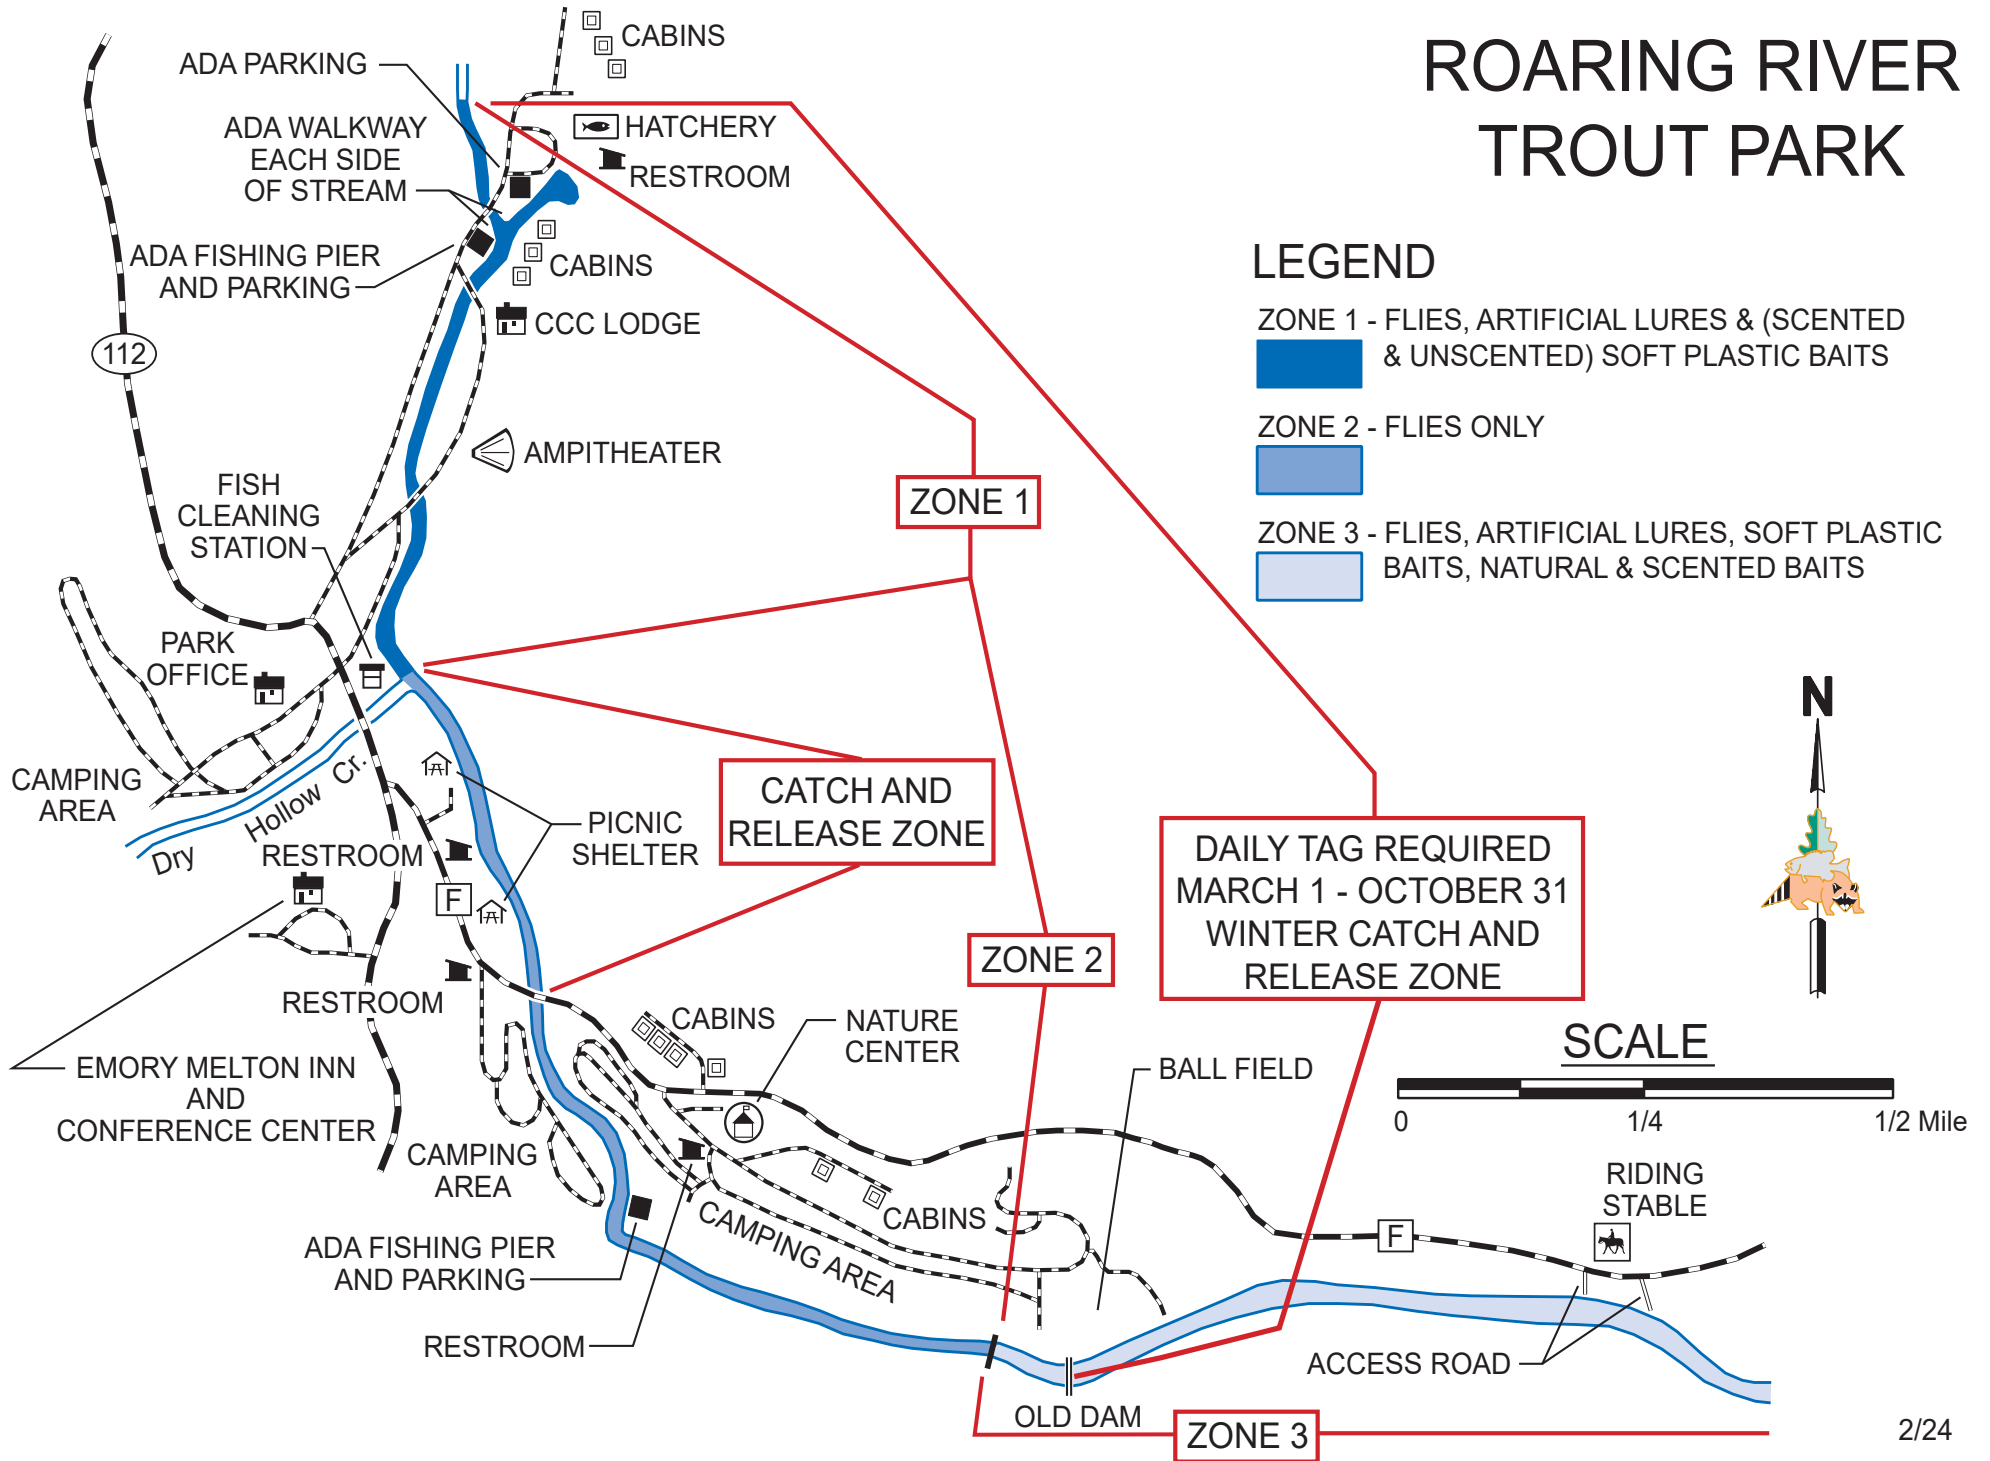

# ROARING RIVER TROUT PARK

## BARRY COUNTY

VICINITY MAP

KEY MAP

### LEGEND

- 1 HATCHERY
- 2 OFFICE
- 3 PUBLIC RESTROOMS
- 4 HATCHERY STORAGE AREA
- 5 PUBLIC PARKING AREA
- 6 RACEWAYS
- 7 ROARING RIVER SPRING
- 8 SPRING POOL
- 9 HATCHERY TWIN FALLS
- 10 ROARING RIVER SPRING BRANCH
- 11 DEER LEAP TRAIL
- 12 HATCHERY OVERVIEW
- 13 GENERATOR BUILDING
- 14 RECIRCULATING PUMP BUILDING
- 15 LIQUID OXYGEN TANK
- 16 FEED VENDING MACHINES

### HATCHERY INTERPERATION

- A ROARING RIVER SPRING
- B THIS IS WHERE IT ALL BEGINS
- C STREAM HEALTH
- D EARLY SETTLERS AND THE SPRING
- E IN THE RED
- F PAYING FOR TROUT
- G HOW TO GROW A TROUT
- H FROM FRY TO FISH
- I ROARING RIVER HATCHERY
- J RAINBOWS AND BROWNS
- K CAVES
- L WATER POWER