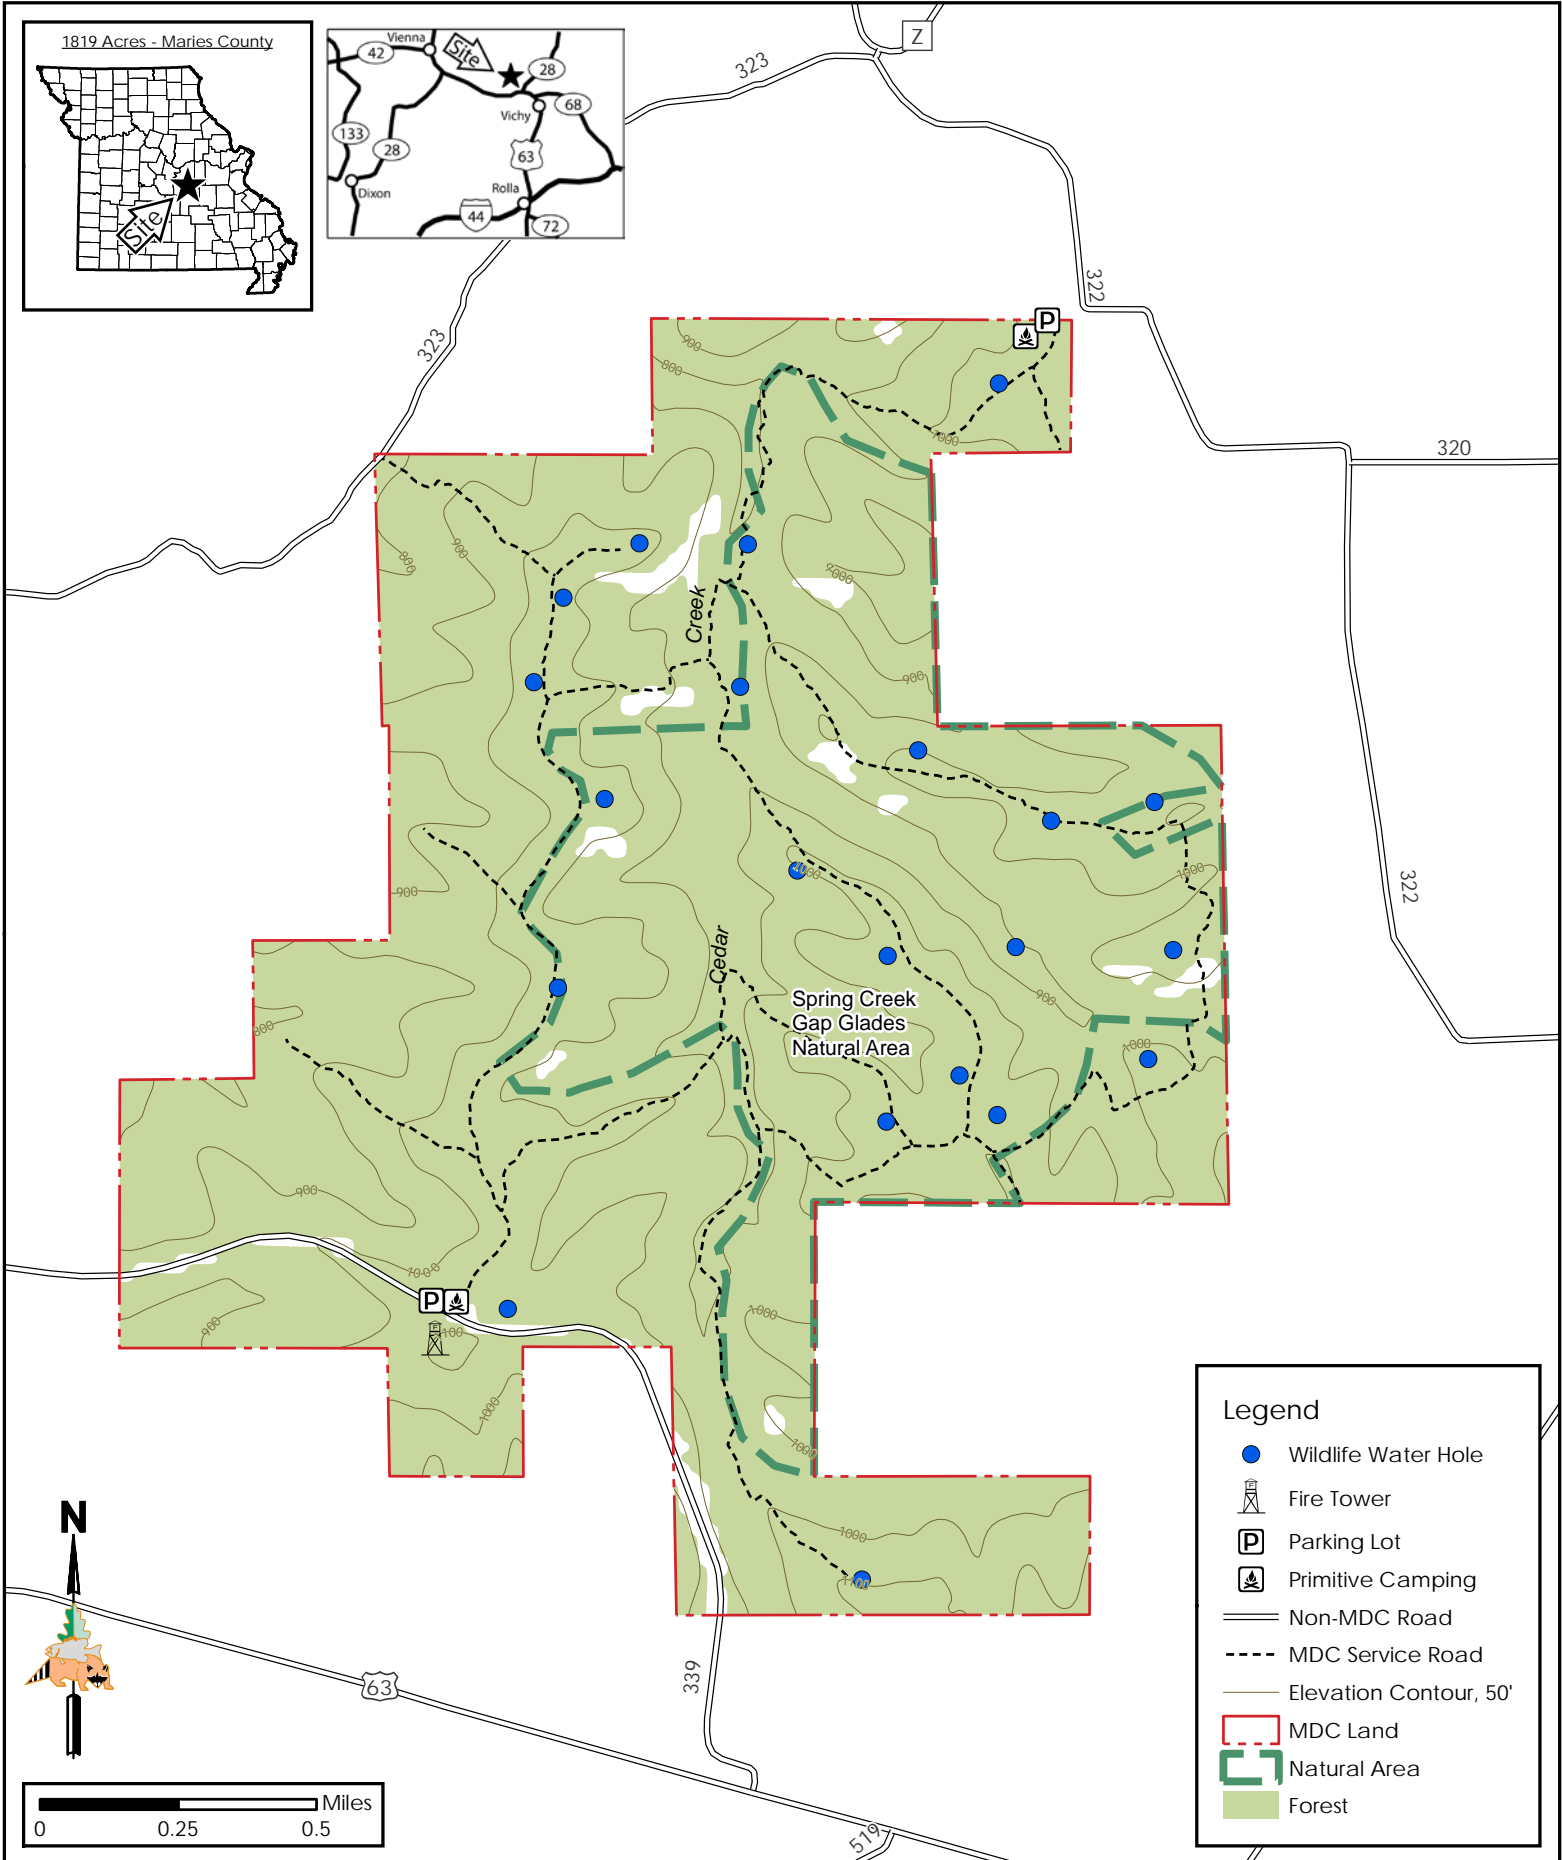

Spring Creek Gap Conservation Area

Conservation Commission of the State of Missouri ©

Last Updated - 1/26/2024

Legend

- Wildlife Water Hole
- Fire Tower
- Parking Lot
- Primitive Camping
- Non-MDC Road
- MDC Service Road
- Elevation Contour, 50'
- MDC Land
- Natural Area
- Forest

MAP DISCLAIMER: Although all data in this map have been compiled by the Missouri Department of Conservation, no warranty, expressed or implied, is made by the department as to the accuracy of the data and related materials. The act of distribution shall not constitute any such warranty, and no responsibility is assumed by the department in the use of these data or related materials.