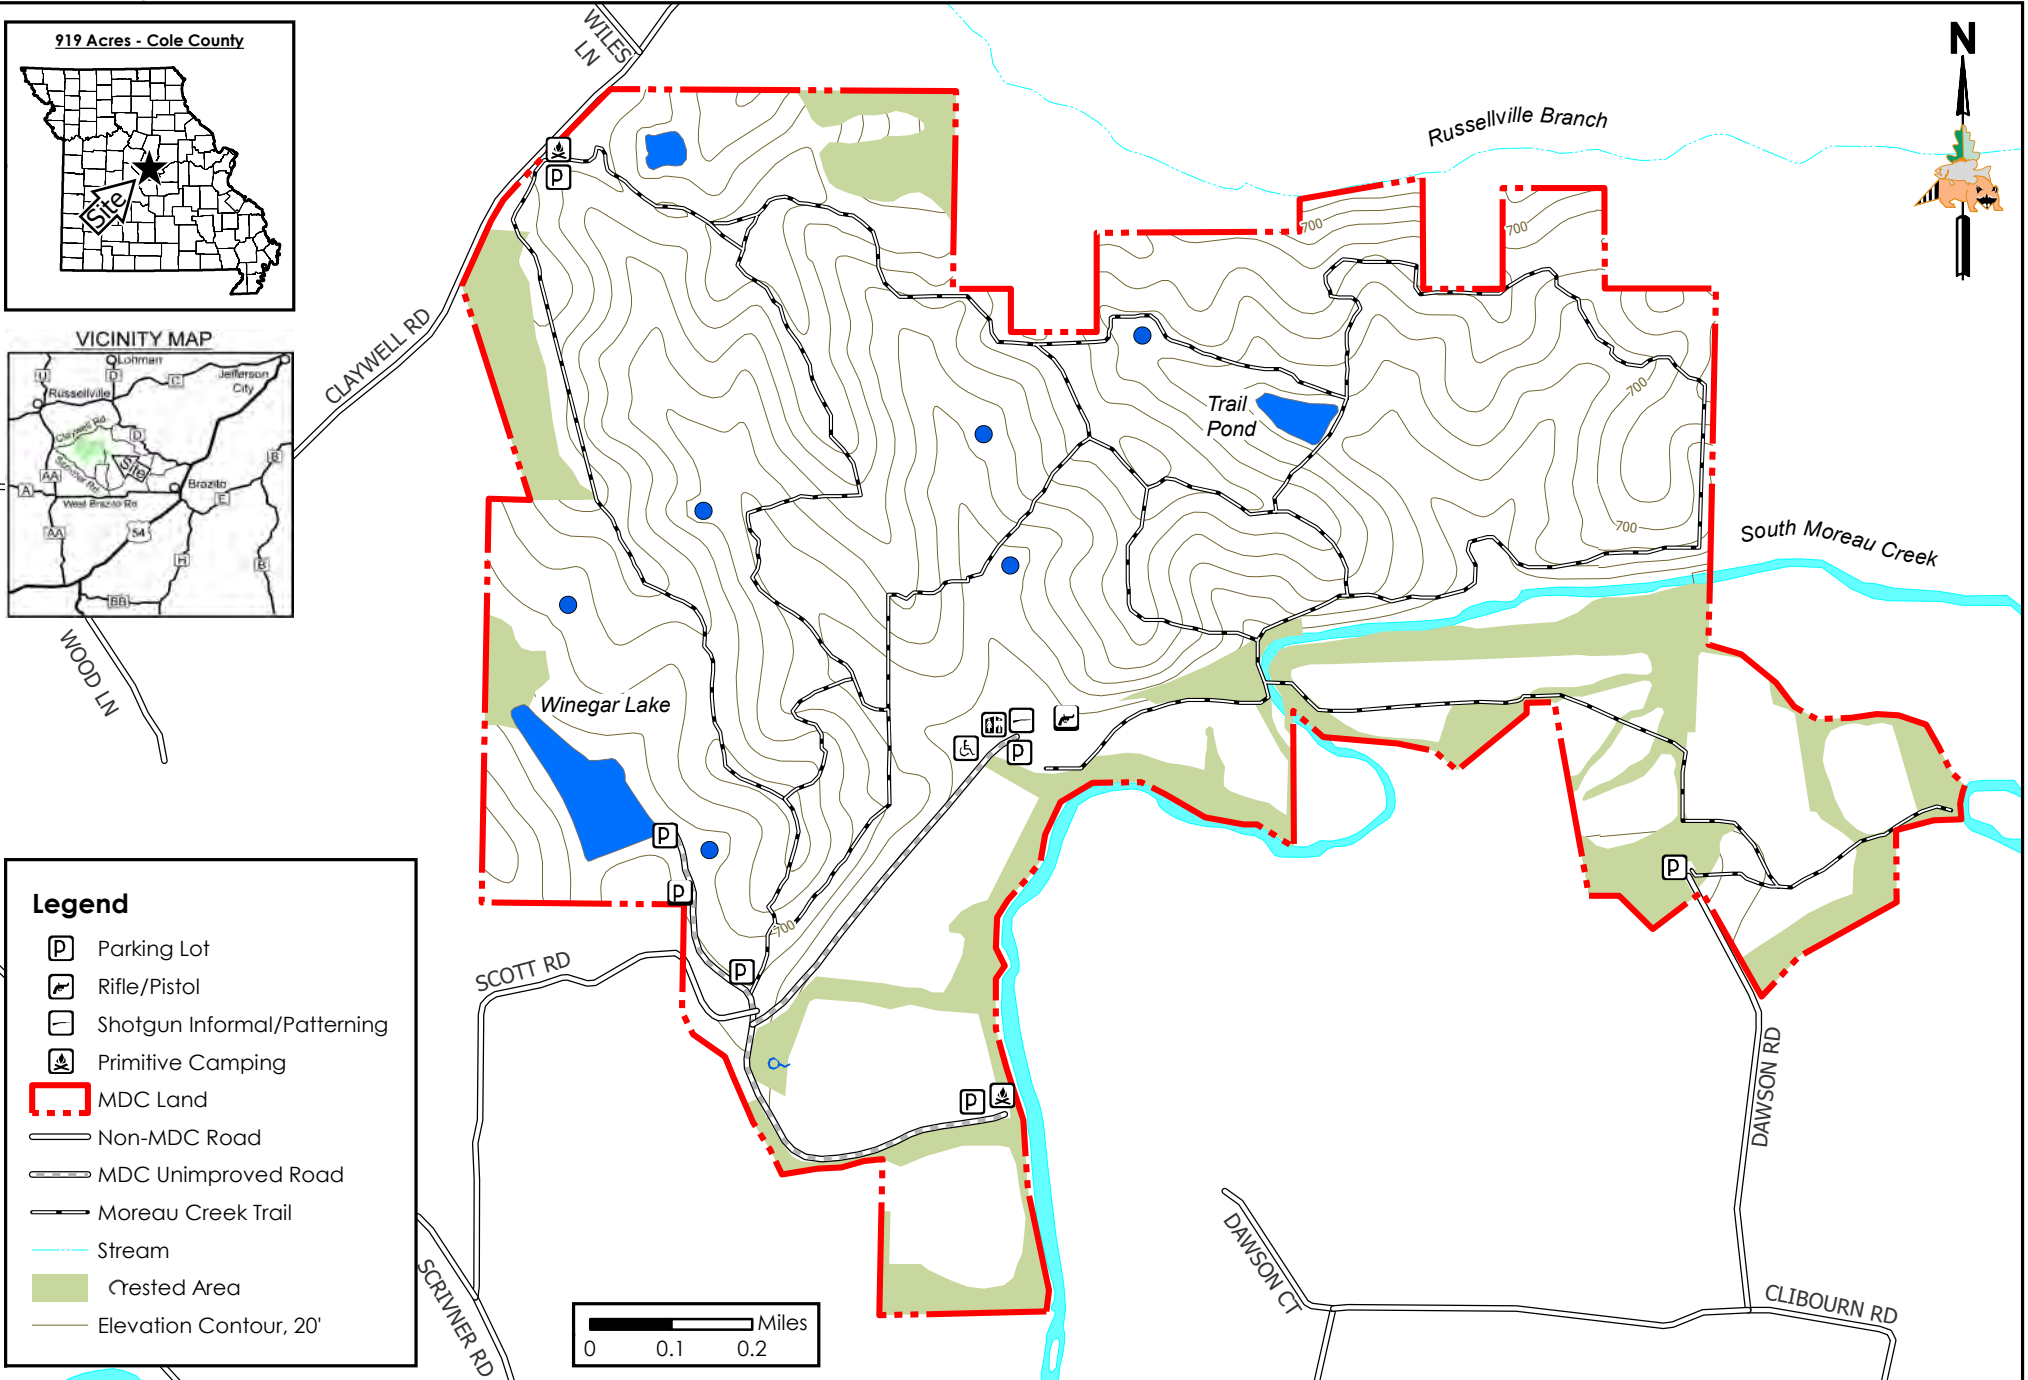

Scrivner Road Conservation Area

Conservation Commission of the State of Missouri ©

Last Updated - 5/24/2021

Legend

- Parking Lot
- Rifle/Pistol
- Shotgun Informal/Patterning
- Primitive Camping
- MDC Land
- Non-MDC Road
- MDC Unimproved Road
- Moreau Creek Trail
- Stream
- Crested Area
- Elevation Contour, 20'

MAP DISCLAIMER: Although all data in this map have been compiled by the Missouri Department of Conservation, no warranty, expressed or implied, is made by the department as to the accuracy of the data and related materials. The act of distribution shall not constitute any such warranty, and no responsibility is assumed by the department in the use of these data or related materials.