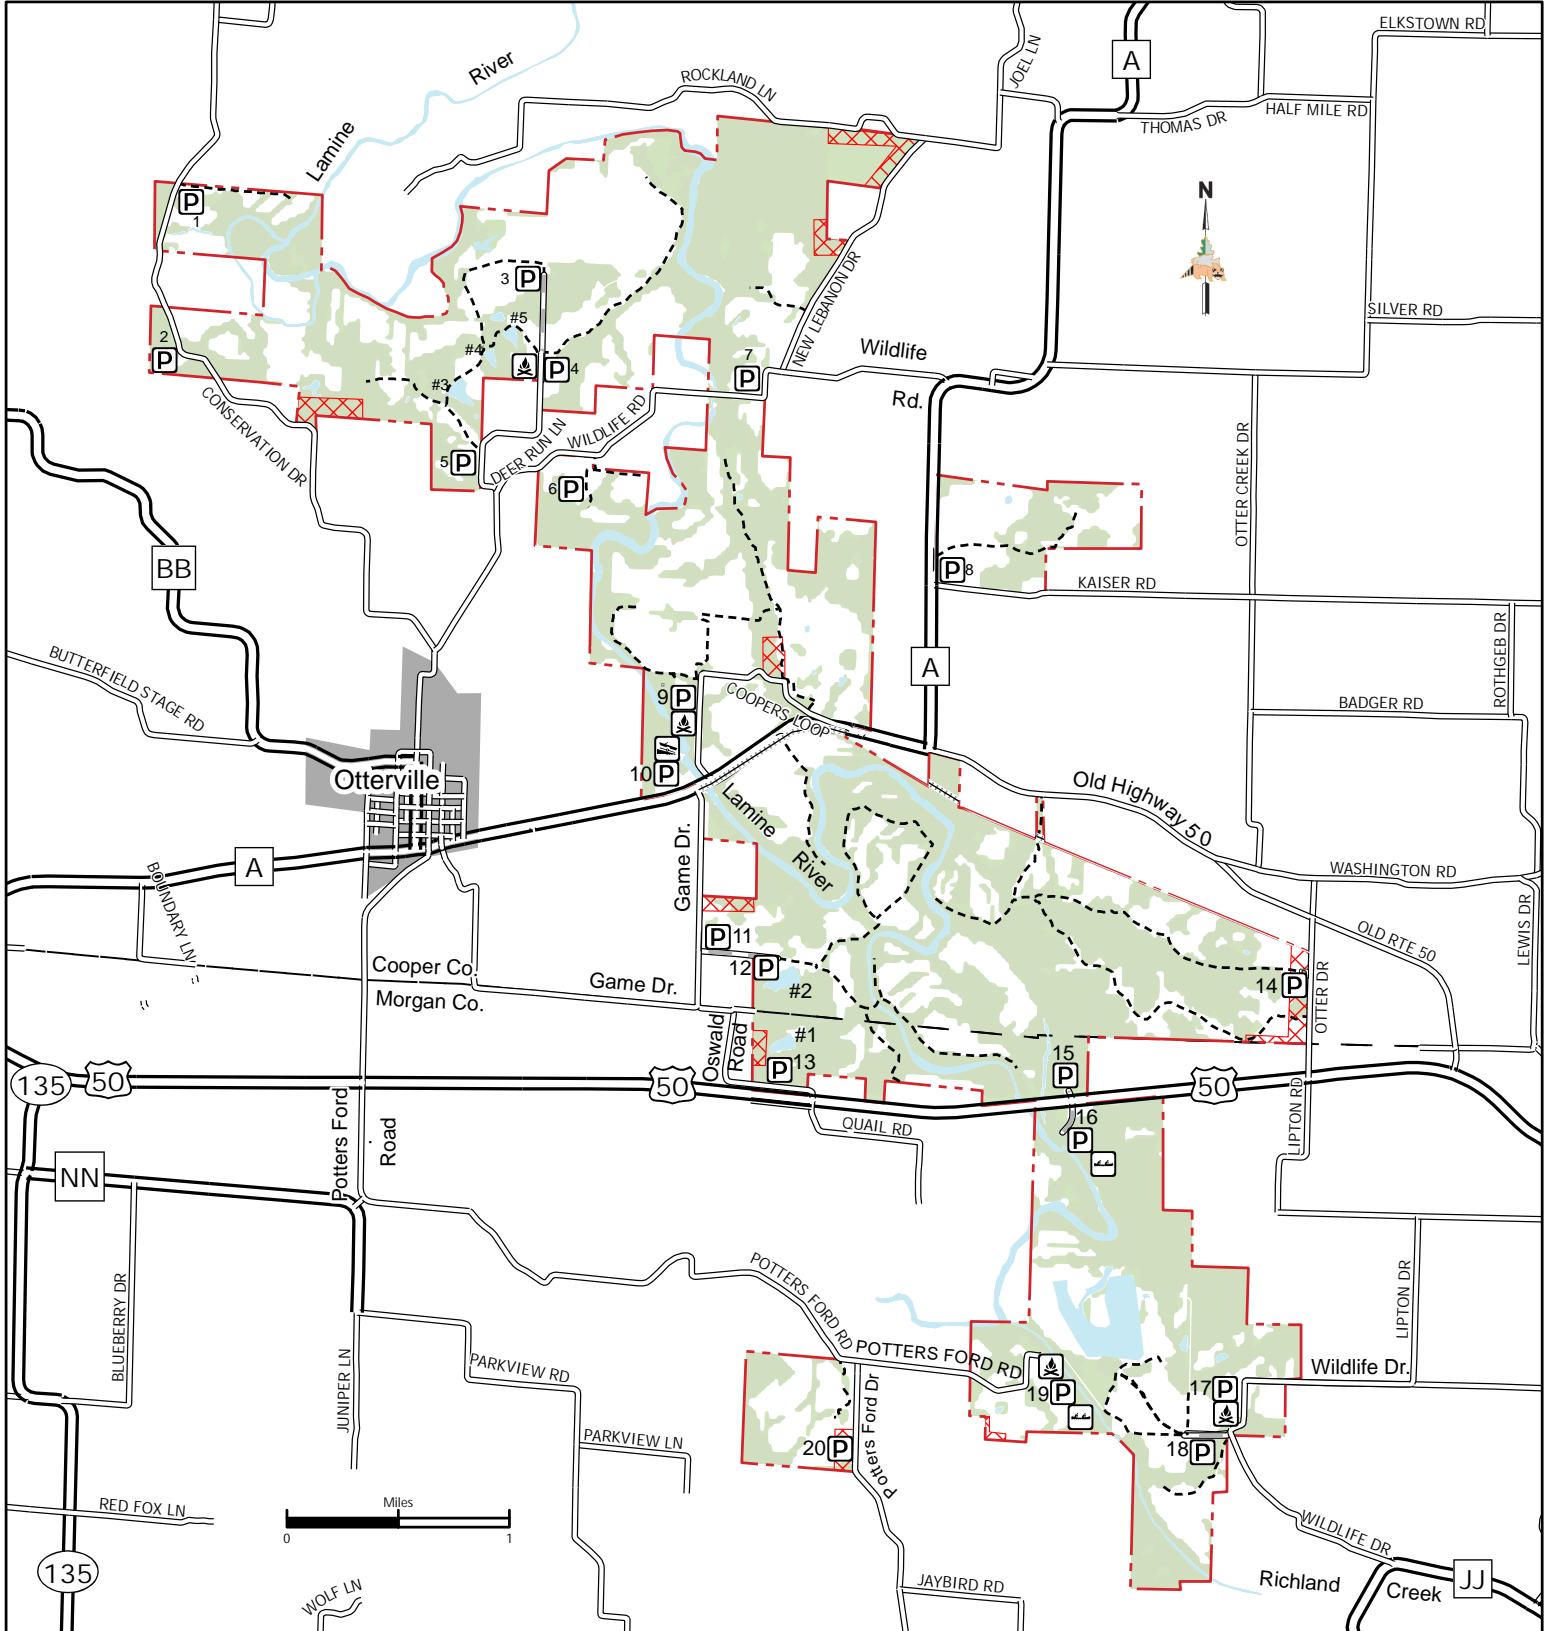

# Lamine River Conservation Area

Cooper and Morgan County - 6062 Acres

Conservation Commission of the State of Missouri 12/08/2023

- Parking Lot
- Primitive Camping
- Non Concrete Boat Ramp
- Concrete Boat Ramp
- MDC Service Road
- Improved Road
- Non-MDC Road
- MDC Lands
- Water
- Forest
- No Shooting Zone

MAP DISCLAIMER: Although all data in this map have been compiled by the Missouri Department of Conservation, no warranty, expressed or implied, is made by the department as to the accuracy of the data and related materials. The act of distribution shall not constitute any such warranty, and no responsibility is assumed by the department in the use of these data or related materials.