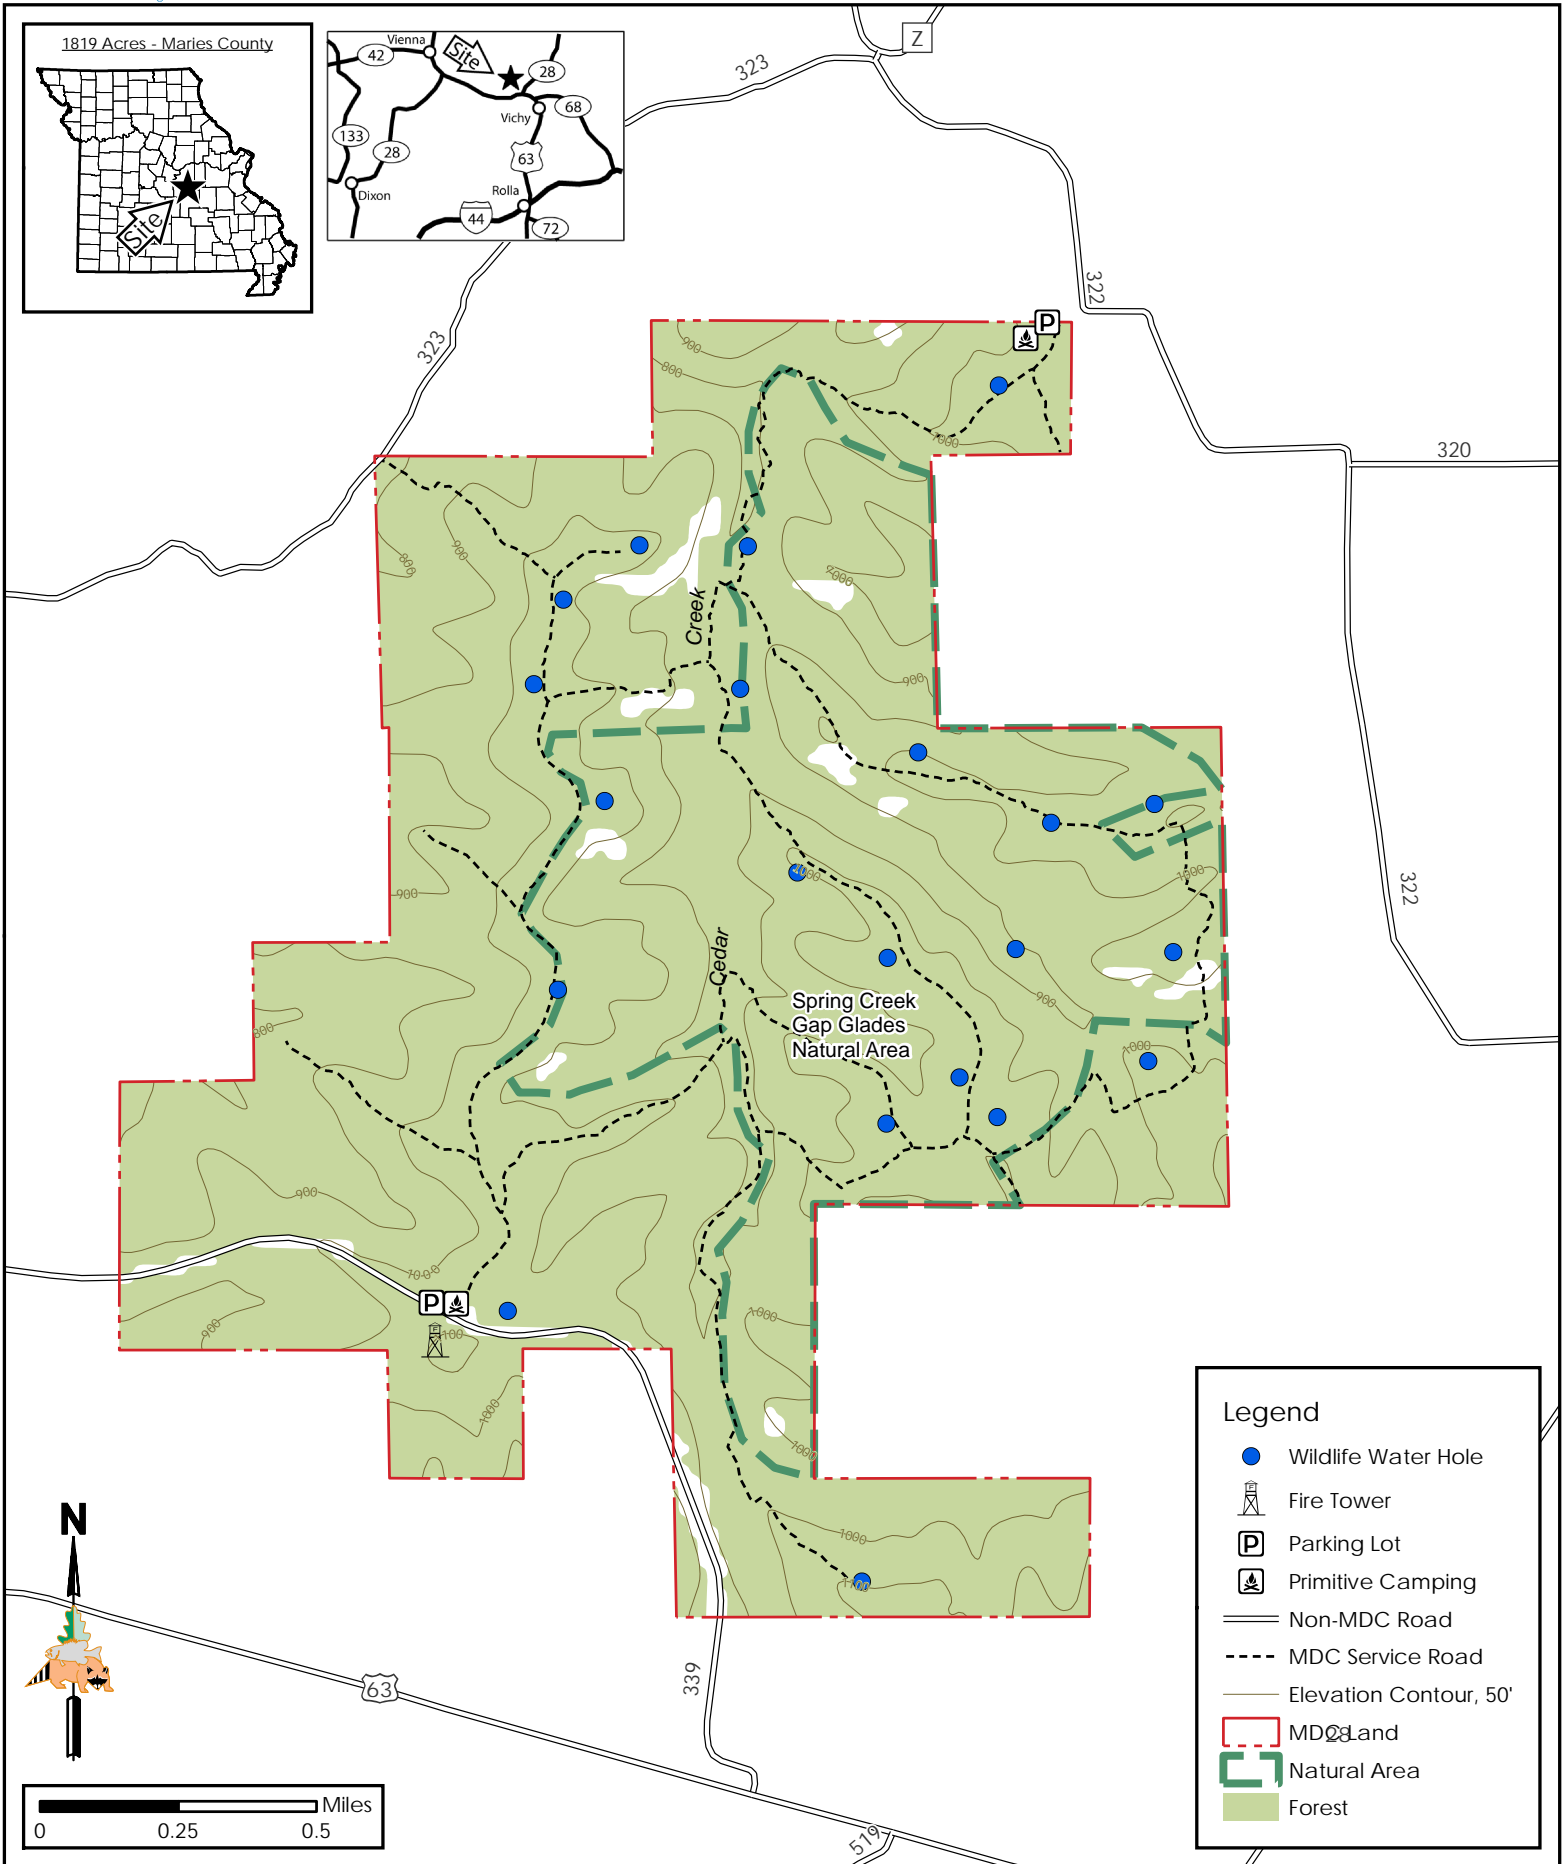

# Spring Creek Gap Conservation Area

Conservation Commission of the State of Missouri ©

Last Updated - 1/26/2024

**Legend**

- Wildlife Water Hole
- Fire Tower
- Parking Lot
- Primitive Camping
- Non-MDC Road
- MDC Service Road
- Elevation Contour, 50'
- MDC Land
- Natural Area
- Forest

MAP DISCLAIMER: Although all data in this map have been compiled by the Missouri Department of Conservation, no warranty, expressed or implied, is made by the department as to the accuracy of the data and related materials. The act of distribution shall not constitute any such warranty, and no responsibility is assumed by the department in the use of these data or related materials.