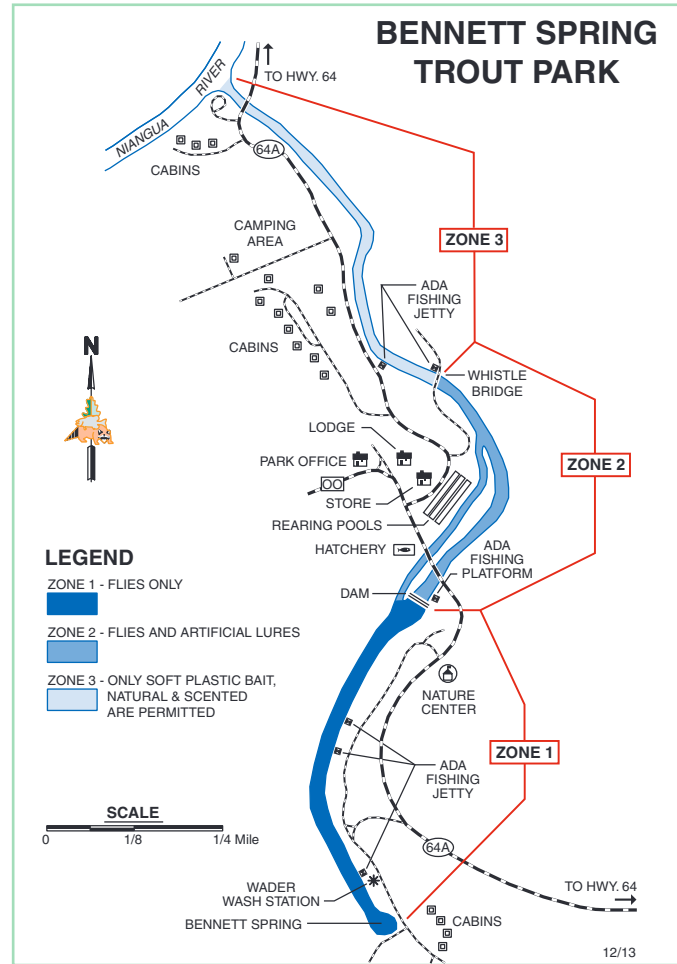

BENNETT SPRING TROUT PARK

LEGEND

- ZONE 1 - FLIES ONLY
- ZONE 2 - FLIES AND ARTIFICIAL LURES
- ZONE 3 - ONLY SOFT PLASTIC BAIT, NATURAL & SCENTED ARE PERMITTED

SCALE
0 1/8 1/4 Mile