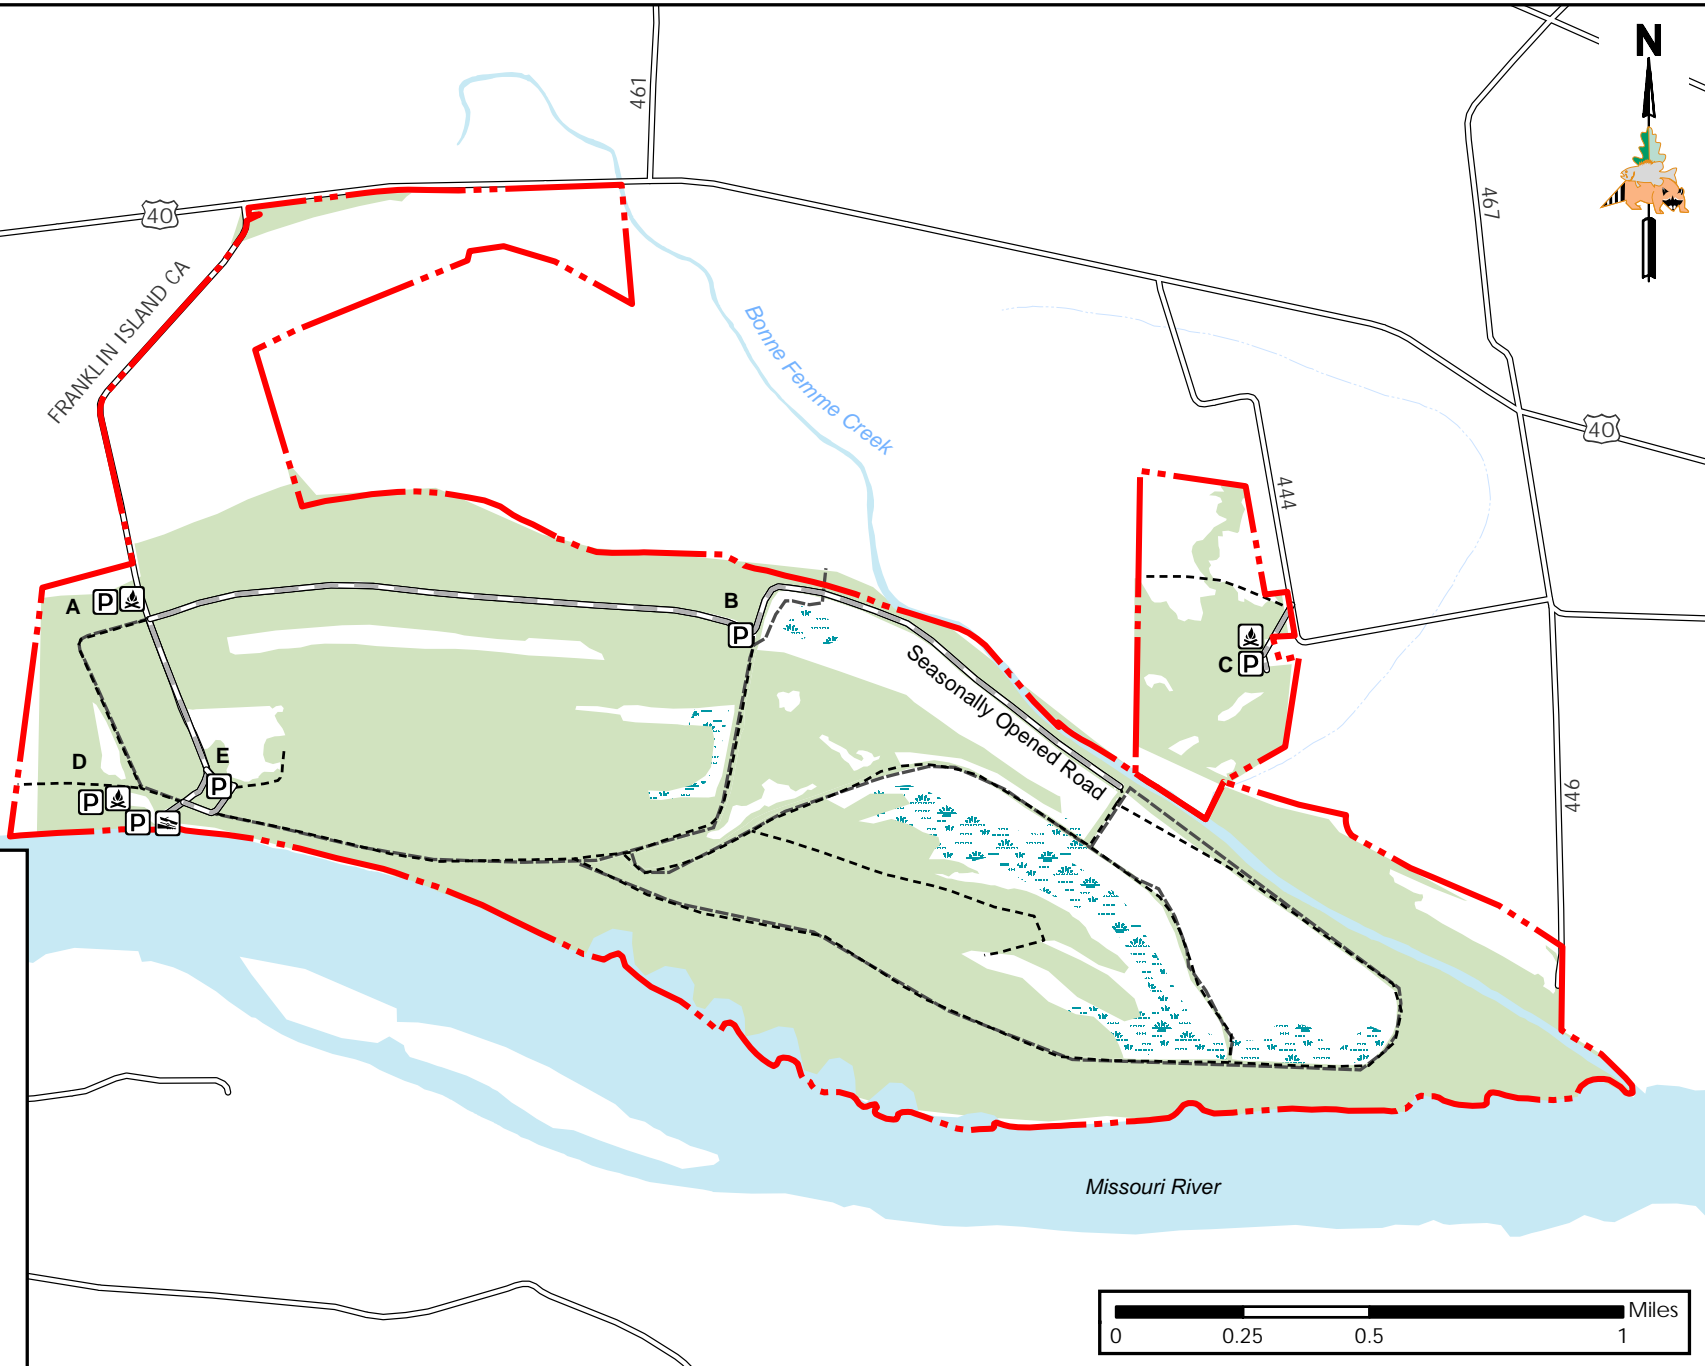

Franklin Island Conservation Area

Conservation Commission of the State of Missouri ©

Last Updated - 11/6/2023

Legend

- Parking Lot
- Primitive Camping
- Concrete Boat Ramp
- MDC Land
- MDC Improved Road
- MDC Service Road
- Non-MDC Road
- Levee
- Stream
- Marsh
- Forest
- Water

MAP DISCLAIMER: Although all data in this map have been compiled by the Missouri Department of Conservation, no warranty, expressed or implied, is made by the department as to the accuracy of the data and related materials. The act of distribution shall not constitute any such warranty, and no responsibility is assumed by the department in the use of these data or related materials.