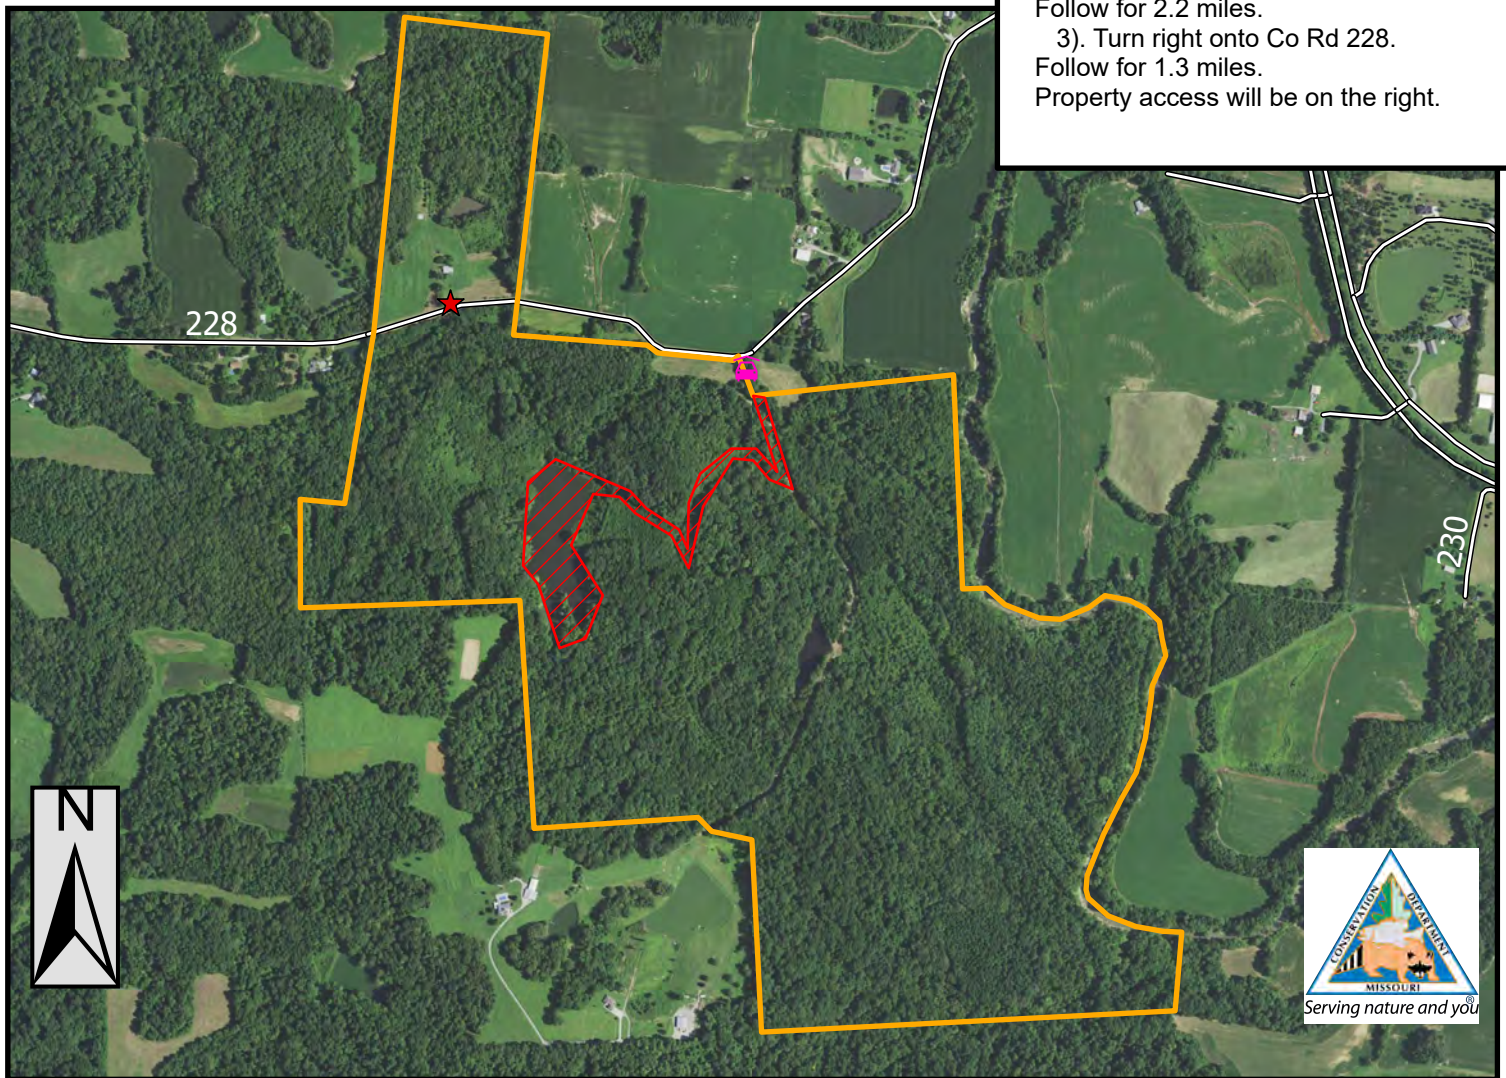

Missouri Outdoor Recreational Access Program (MRAP) Area Map

Area Name: Hieber Woods
County: Cape Girardeau **Size:** 350.6 Acres
Township: 30N, **Range:** 12E, **Section:** 13 & 14
Public Access Type: Small Game and Turkey Hunting
Area open 1 hr before sunrise to 1 hr after sunset

Cape Girardeau County

Directions From Gordonville:

- 1) Head east on Main St. toward S Bohnsack St./Pow Ln. Follow for 0.7 miles.
 - 2) Turn right onto MO 25 S. Follow for 2.2 miles.
 - 3) Turn right onto Co Rd 228. Follow for 1.3 miles.
- Property access will be on the right.

PLEASE RESPECT PRIVATE PROPERTY
WALK-IN HUNTING & FISHING ONLY
ALL OTHER ACTIVITIES PROHIBITED
PARKING IN DESIGNATED AREA ONLY
STAY ON MRAP PROPERTY; NO TRESPASSING
NO TRAPPING
NO LITTERING INCLUDING SPENT SHELLS
NO TARGET SHOOTING, CAMPING, OR ALCOHOL
NO FIREWORKS, BIKING, HORSEBACK RIDING
DO NOT OPEN GATES & AVOID DAMAGING FENCES
NO EQUIPMENT OR GEAR MAY BE LEFT OVERNIGHT

Legend	
	Additional Parking
	Parking and Registration
	NoHuntingAccess
	MRAP Boundary

SPECIAL REGULATIONS APPLY. GO TO: [HTTPS://MDC.MO.GOV/MRAP](https://mdc.mo.gov/mrap)