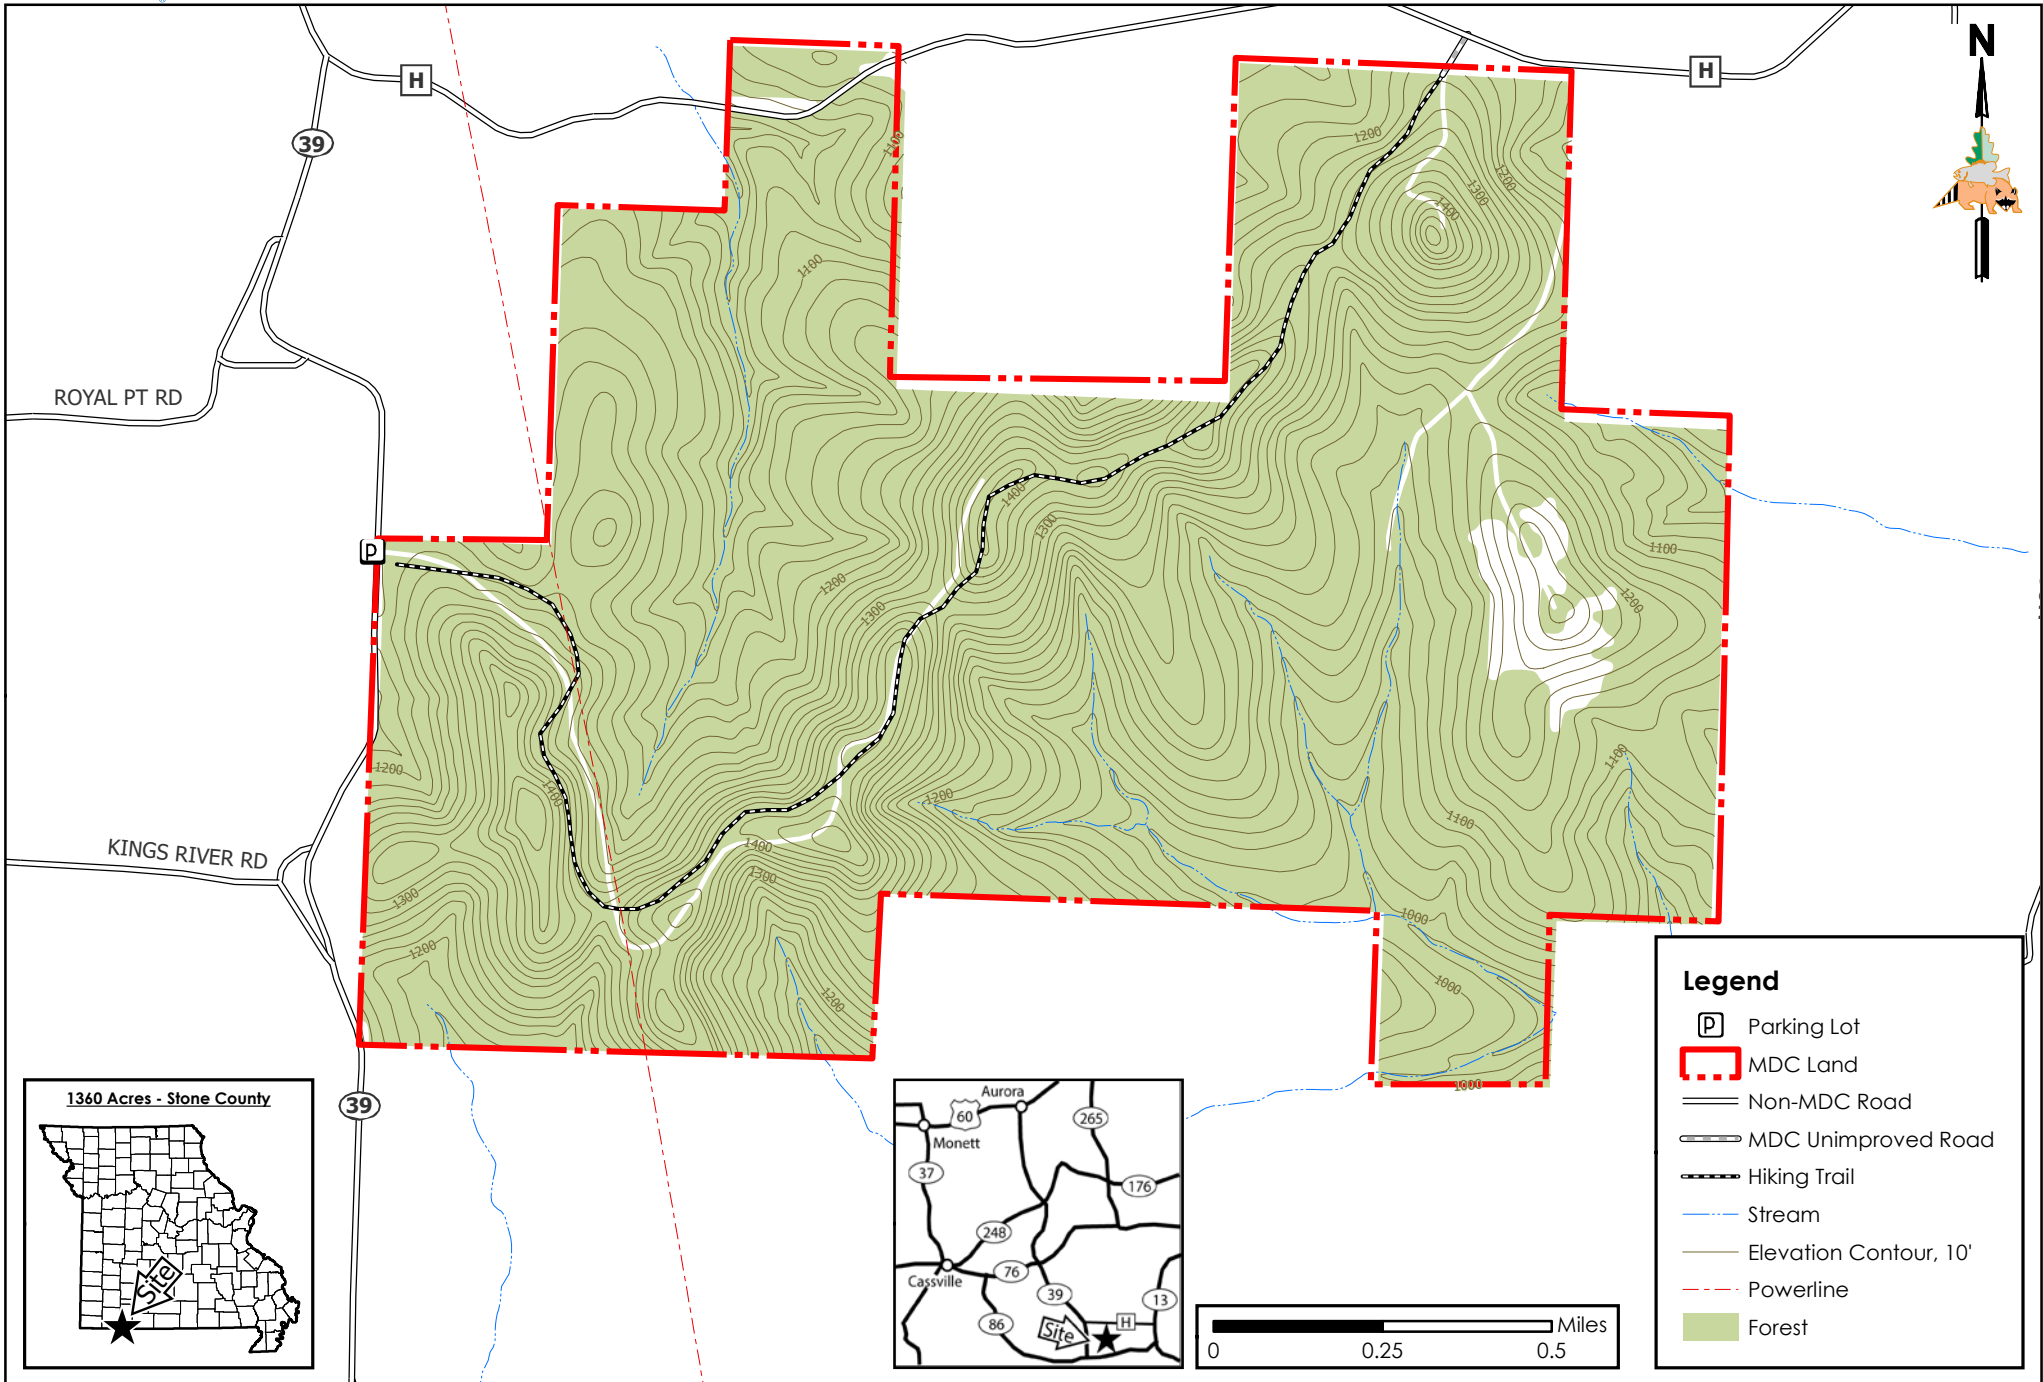

Pilot Knob Conservation Area

Conservation Commission of the State of Missouri ©

Last Updated - 8/11/2021

Legend

- Parking Lot
- MDC Land
- Non-MDC Road
- MDC Unimproved Road
- Hiking Trail
- Stream
- Elevation Contour, 10'
- Powerline
- Forest

MAP DISCLAIMER: Although all data in this map have been compiled by the Missouri Department of Conservation, no warranty, expressed or implied, is made by the department as to the accuracy of the data and related materials. The act of distribution shall not constitute any such warranty, and no responsibility is assumed by the department in the use of these data or related materials.